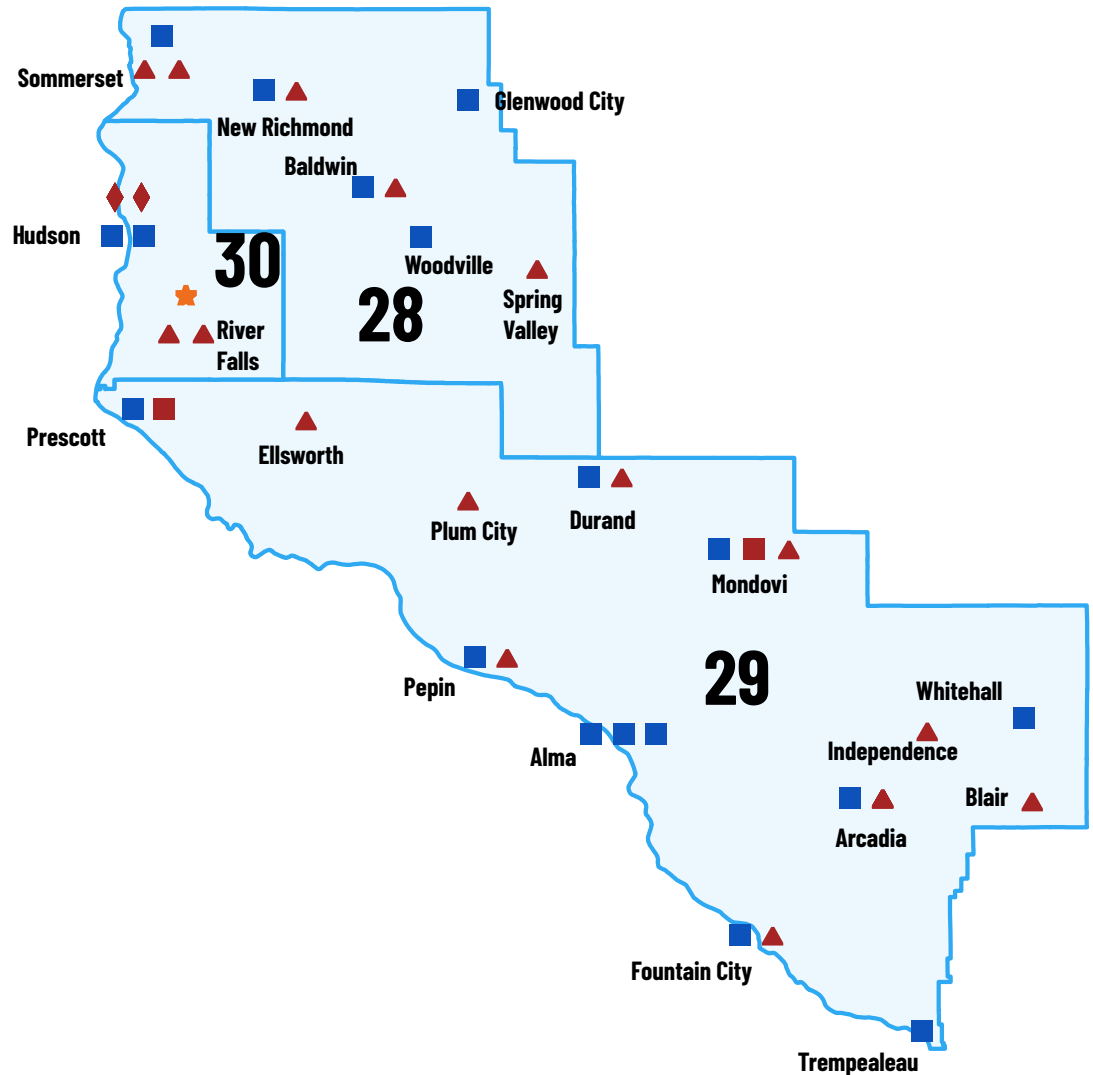

Local History Affiliates are located in this district

**1**

Area Research Center (UW-River Falls)