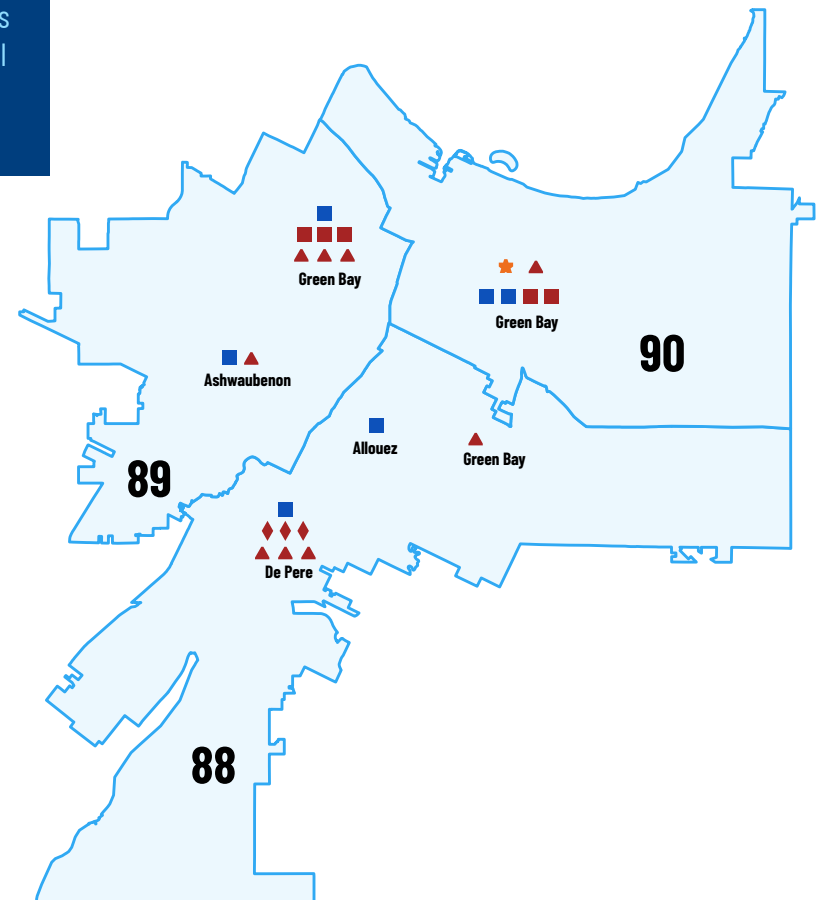

**54**

Students from 5 schools participated in National History Day

**6**

Local History Affiliates are located in this district

**1**

Area Research Center (UW-Green Bay)