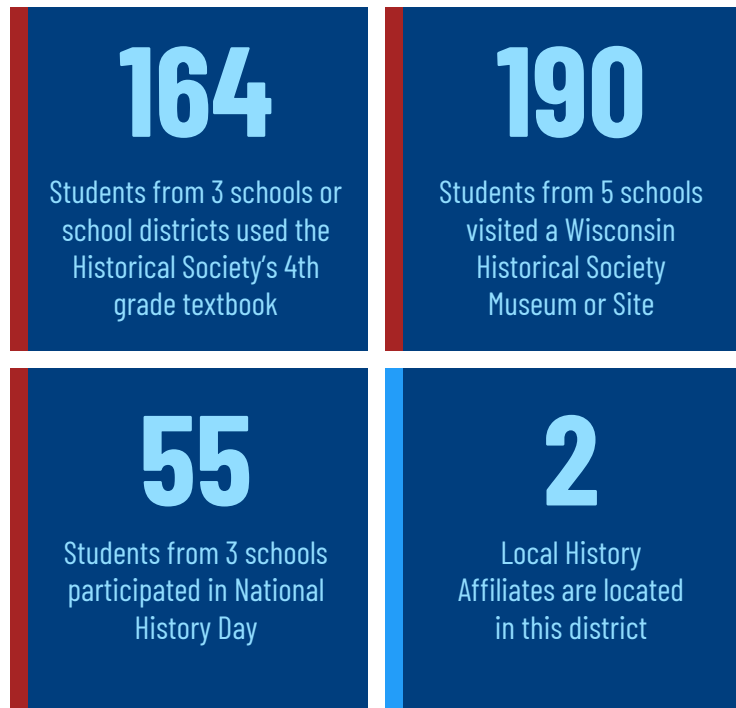

26

Students from 3 schools participated in National History Day

3

Local History Affiliates are located in this district

### SCHOOL SERVICES

- ▲ TEXTBOOK
- ◆ MUSEUM OR SITE VISIT
- HISTORY DAY

### SOCIETY SITES

- ◆ MUSEUM
- ★ AREA RESEARCH CENTER

The plotted statewide icons are not representative of each service location due to the scaling of the district maps.

# HOW WE SERVE YOUR DISTRICT

Society resources accessed in Wisconsin's

**SENATE DISTRICT 4**  
**ASSEMBLY DISTRICTS 10-12**

**SCHOOL SERVICES**

- ▲ TEXTBOOK
- ◆ MUSEUM OR SITE VISIT
- HISTORY DAY

**OUTREACH SERVICES**