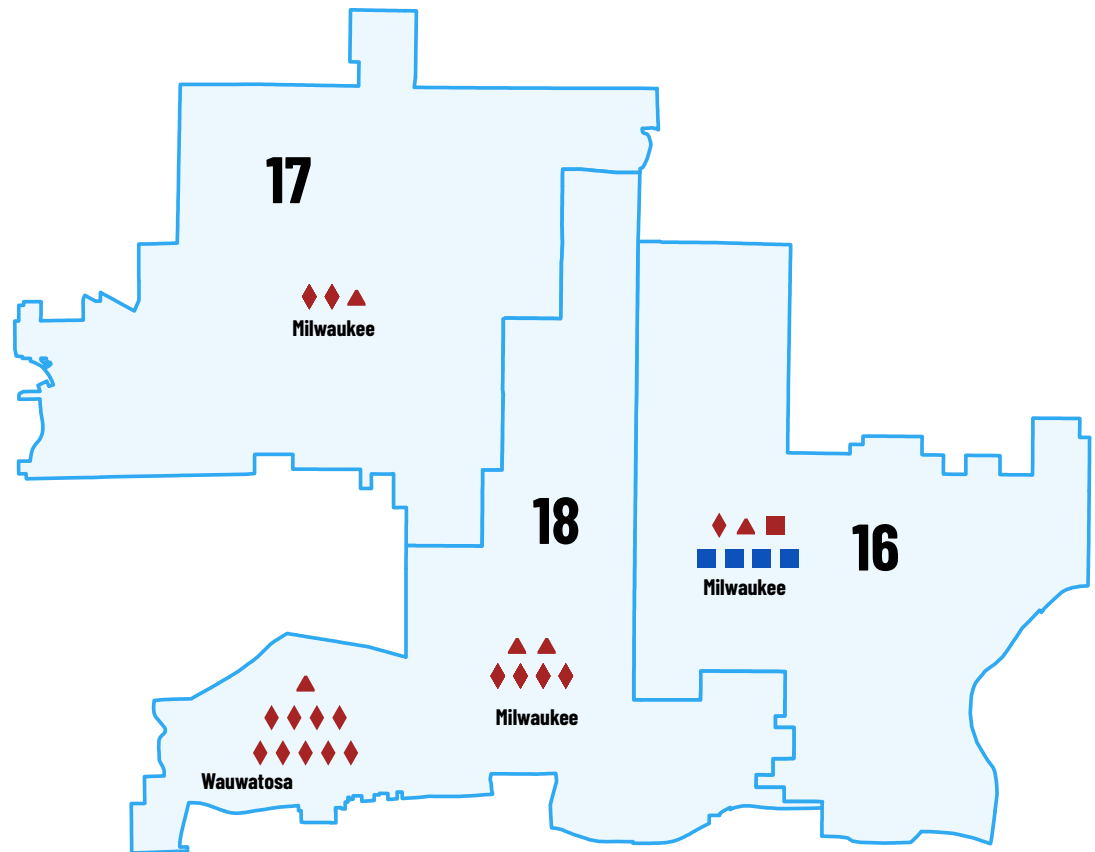

# HOW WE SERVE YOUR DISTRICT

Society resources accessed in Wisconsin's

**SENATE DISTRICT 5**  
**ASSEMBLY DISTRICTS 13-15**

**SCHOOL SERVICES**

- ▲ TEXTBOOK
- ◆ MUSEUM OR SITE VISIT
- HISTORY DAY

**OUTREACH SERVICES**

- LOCAL AFFILIATES

**SOCIETY SITES**

- ◆ MUSEUM
- ★ AREA RESEARCH CENTER

The plotted statewide icons are not representative of each service location due to the scaling of the district maps.

# HOW WE SERVE YOUR DISTRICT

Society resources accessed in Wisconsin's

**SENATE DISTRICT 6**  
**ASSEMBLY DISTRICTS 16-18**

**SCHOOL SERVICES**

- ▲ TEXTBOOK
- ◆ MUSEUM OR SITE VISIT
- HISTORY DAY

**OUTREACH SERVICES**