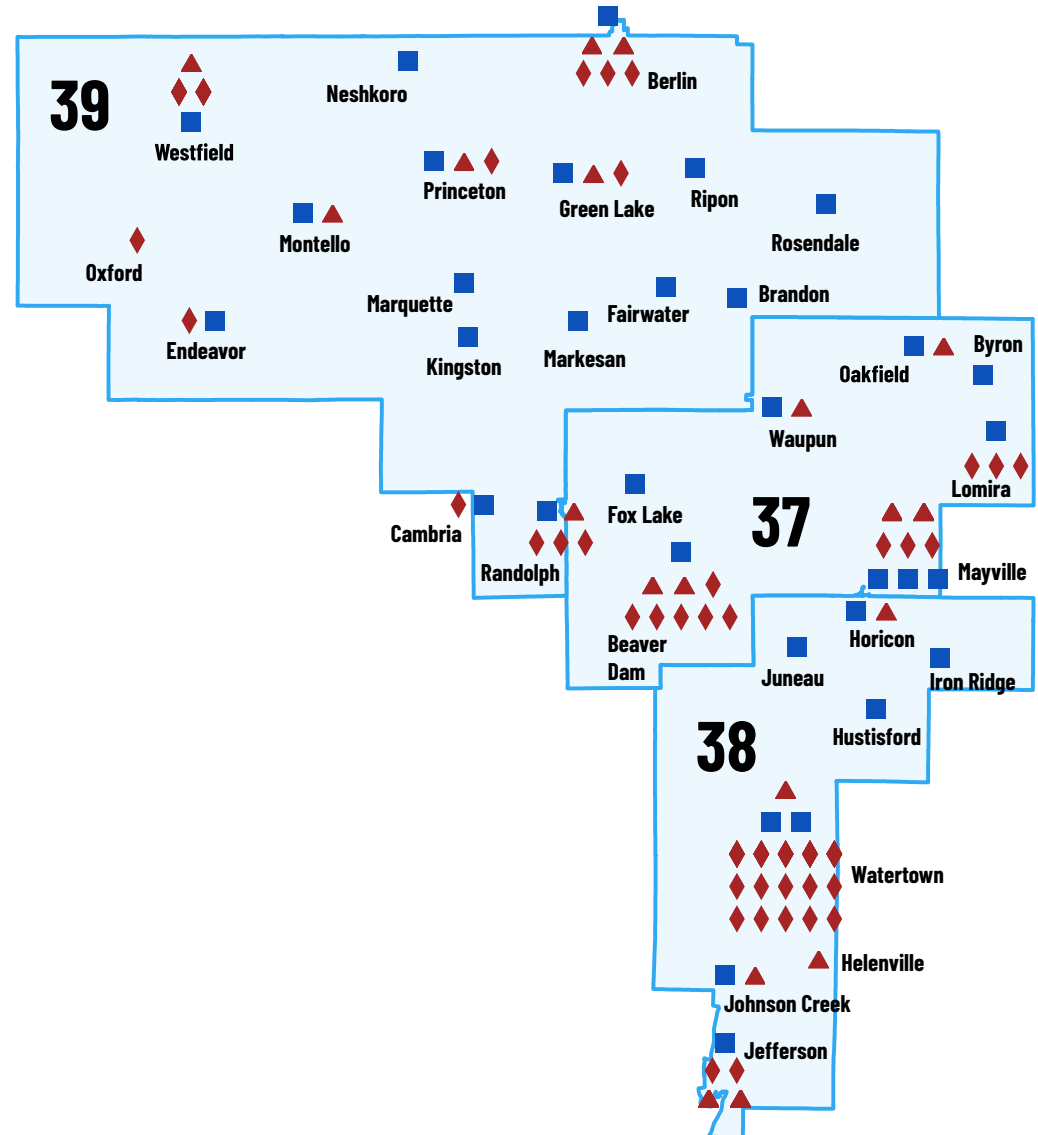

HOW WE SERVE YOUR DISTRICT

Society resources accessed in Wisconsin's

SENATE DISTRICT 13

ASSEMBLY DISTRICTS 37-39

1,172

Students from 19 schools or school districts used the Historical Society's 4th grade textbook

1,304

Students from 42 schools visited a Wisconsin Historical Society Museum or Site

33

Local History Affiliates are located in this district

SCHOOL SERVICES

- ▲ TEXTBOOK
- MUSEUM OR SITE VISIT
- HISTORY DAY

OUTREACH SERVICES

- LOCAL AFFILIATES

SOCIETY SITES

- MUSEUM
- ★ AREA RESEARCH CENTER

The plotted statewide icons are not representative of each service location due to the scaling of the district maps.