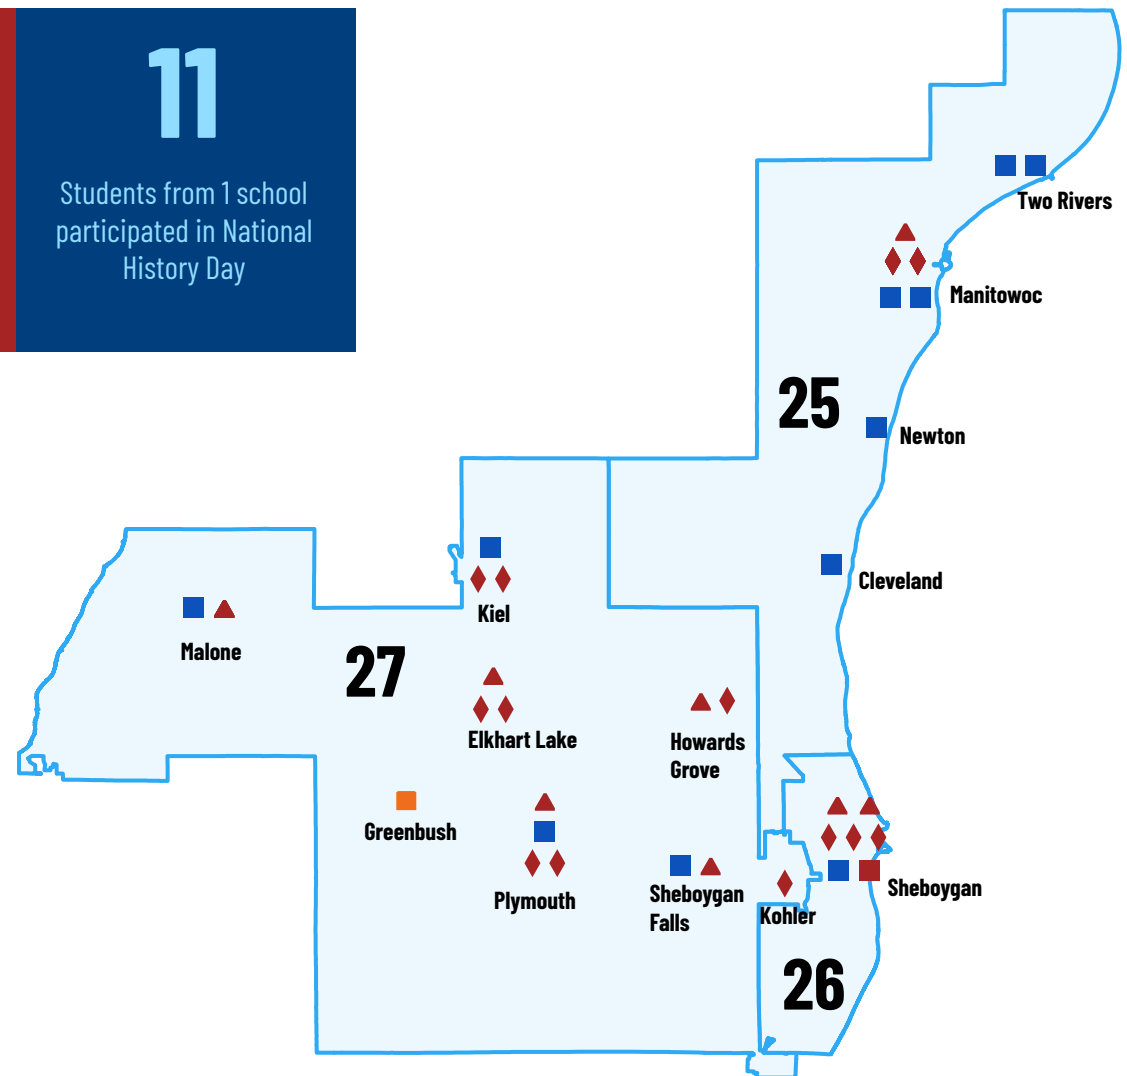

## ASSEMBLY DISTRICTS 25-27

**1,117**

Students from 10 schools or school districts used the Historical Society's 4th grade textbook

**412**

Students from 10 schools visited a Wisconsin Historical Society Museum or Site

**11**

Students from 1 school participated in National History Day

**11**

Local History Affiliates are located in this district

**1**

Historical Society Museum or Site (Wade House) with 14,452 visitors