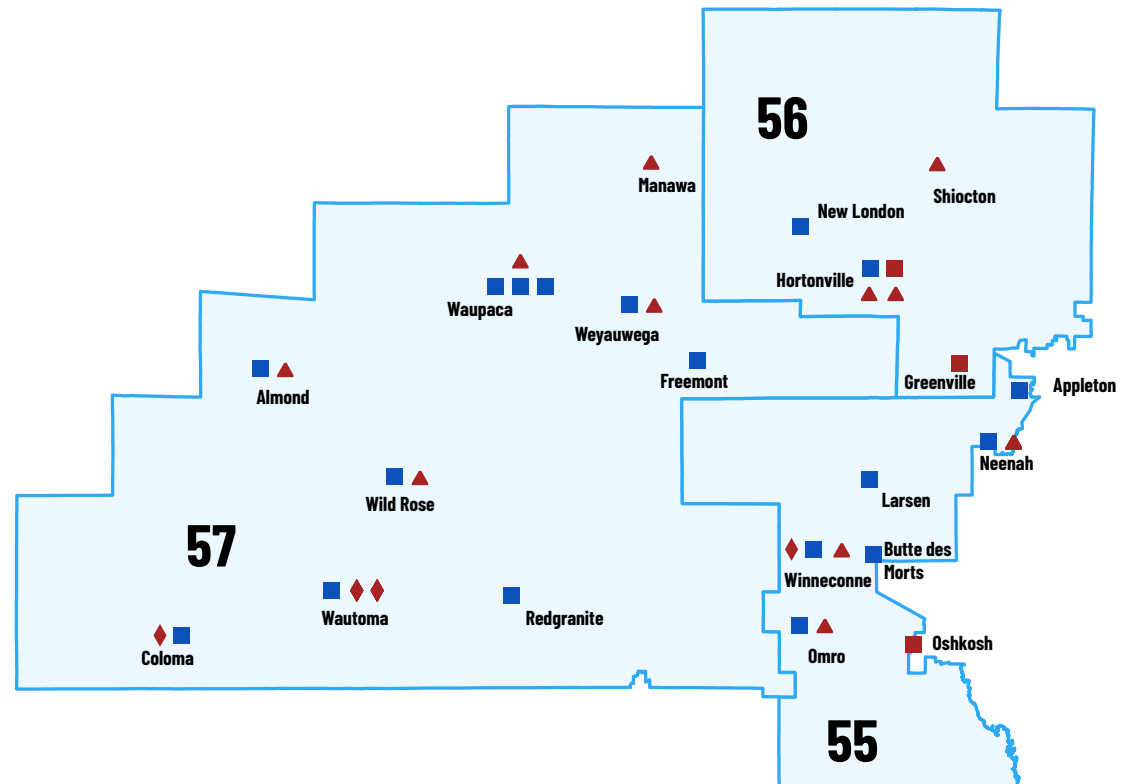

HOW WE SERVE YOUR DISTRICT

Society resources accessed in Wisconsin's

SENATE DISTRICT 19

ASSEMBLY DISTRICTS 55-57

873

Students from 11 schools or school districts used the Historical Society's 4th grade textbook

236

Students from 4 schools visited a Wisconsin Historical Society Museum or Site

17

Students from 3 schools participated in National History Day

18

Local History Affiliates are located in this district

SCHOOL SERVICES

- ▲ TEXTBOOK
- MUSEUM OR SITE VISIT
- HISTORY DAY

OUTREACH SERVICES

- LOCAL AFFILIATES

SOCIETY SITES

- MUSEUM
- ★ AREA RESEARCH CENTER

The plotted statewide icons are not representative of each service location due to the scaling of the district maps.