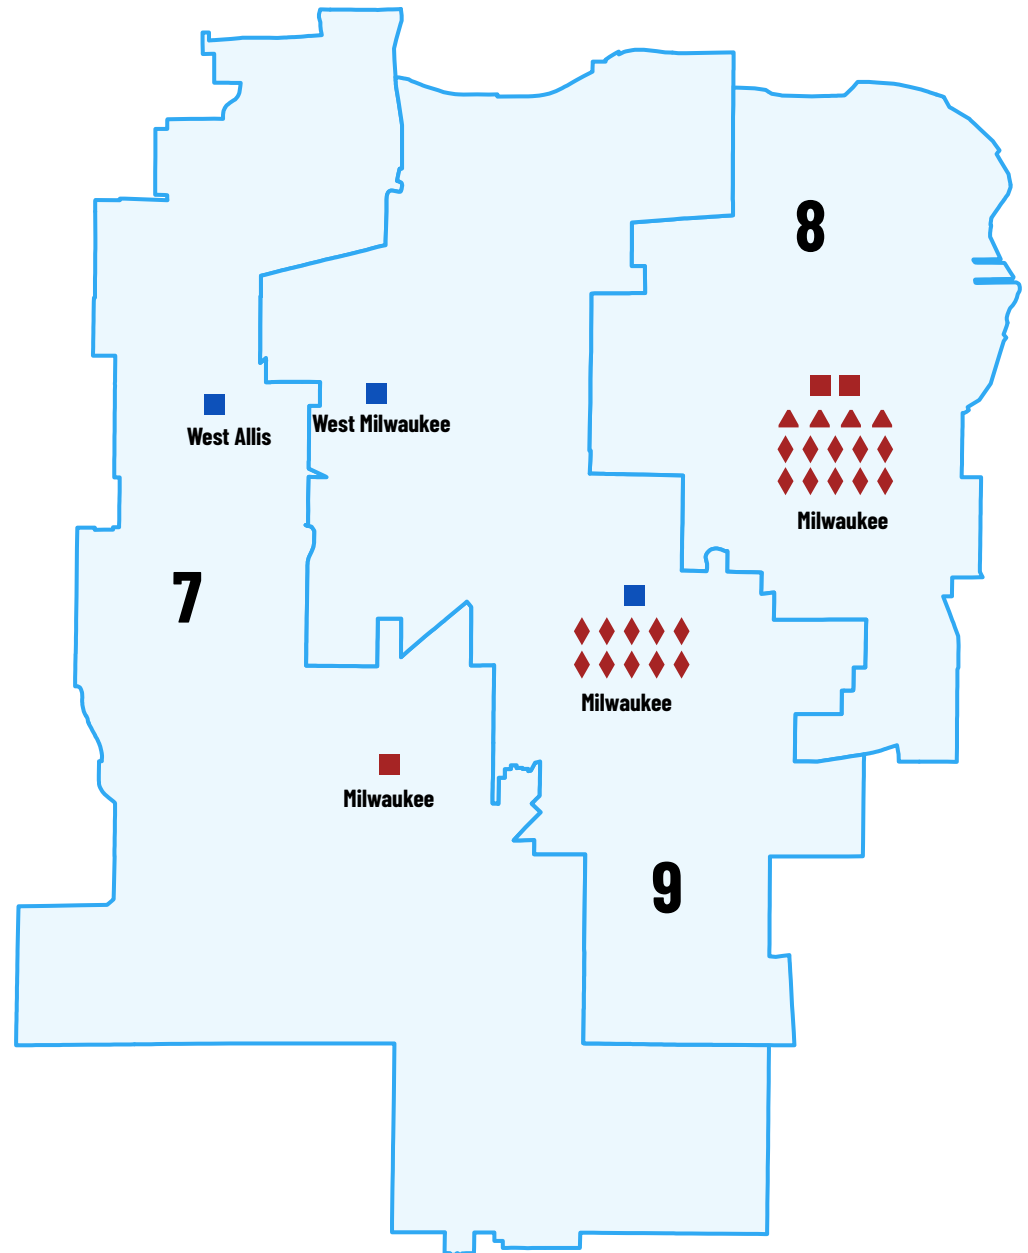

## SENATE DISTRICT 3 ASSEMBLY DISTRICTS 7-9

252

Students from 4 schools or school districts used the Historical Society's 4th grade textbook

615

Students from 20 schools visited a Wisconsin Historical Society Museum or Site

26

Students from 3 schools participated in National History Day

3

Local History Affiliates are located in this district