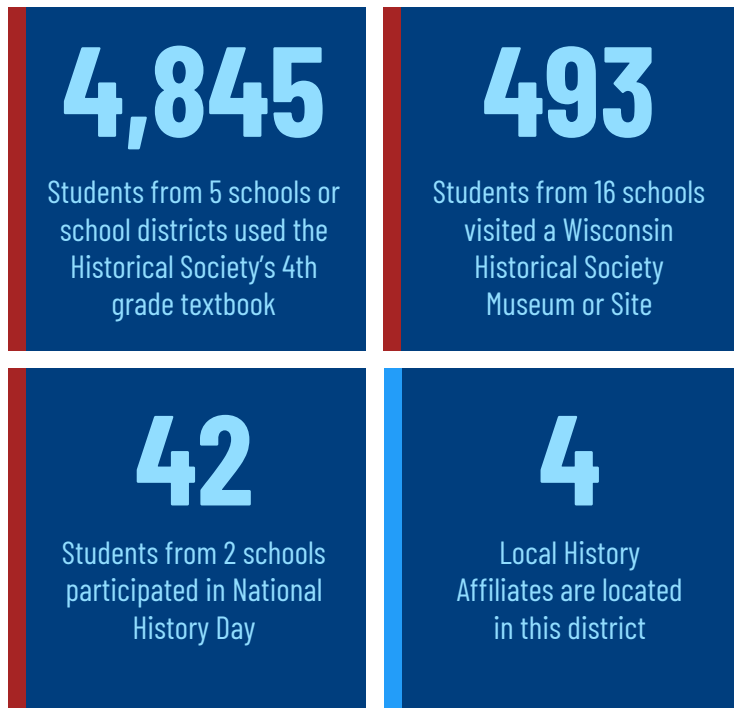

# HOW WE SERVE YOUR DISTRICT

Society resources accessed in Wisconsin's

**SENATE DISTRICT 5**  
**ASSEMBLY DISTRICTS 13-15**

**SCHOOL SERVICES**

- ▲ TEXTBOOK
- ◆ MUSEUM OR SITE VISIT
- HISTORY DAY

**OUTREACH SERVICES**

- LOCAL AFFILIATES

**SOCIETY SITES**

- ◆ MUSEUM
- ★ AREA RESEARCH CENTER

The plotted statewide icons are not representative of each service location due to the scaling of the district maps.

# HOW WE SERVE YOUR DISTRICT

Society resources accessed in Wisconsin's

**SENATE DISTRICT 6**  
**ASSEMBLY DISTRICTS 16-18**

**SCHOOL SERVICES**

- ▲ TEXTBOOK
- ◆ MUSEUM OR SITE VISIT
- HISTORY DAY

**OUTREACH SERVICES**