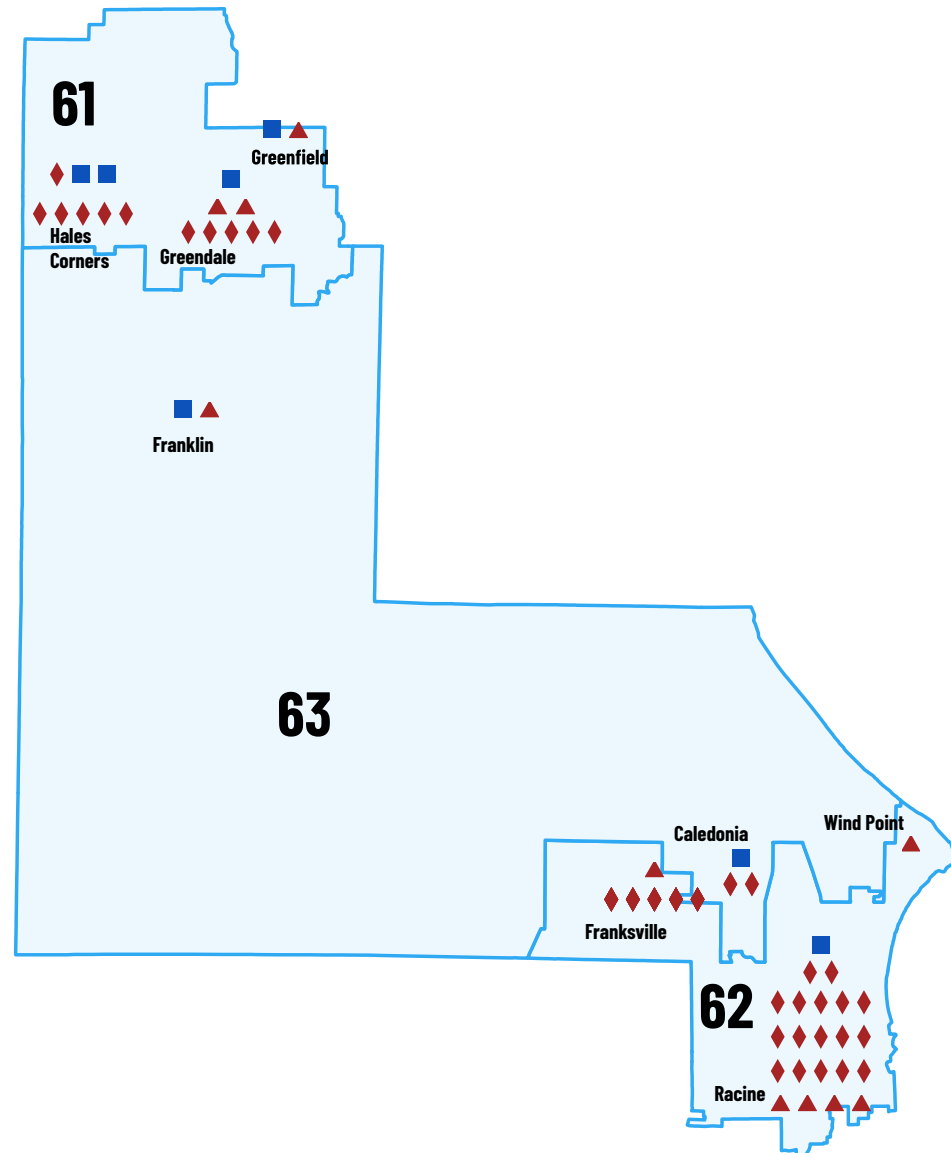

HOW WE SERVE YOUR DISTRICT

Society resources accessed in Wisconsin's

SENATE DISTRICT 21

ASSEMBLY DISTRICTS 61-63

1,848

Students from 10 schools or school districts used the Historical Society's 4th grade textbook

754

Students from 14 schools visited a Wisconsin Historical Society Museum or Site

7

Local History Affiliates are located in this district

SCHOOL SERVICES

- ▲ TEXTBOOK
- MUSEUM OR SITE VISIT
- HISTORY DAY

OUTREACH SERVICES

- LOCAL AFFILIATES

SOCIETY SITES

- MUSEUM
- ★ AREA RESEARCH CENTER

The plotted statewide icons are not representative of each service location due to the scaling of the district maps.