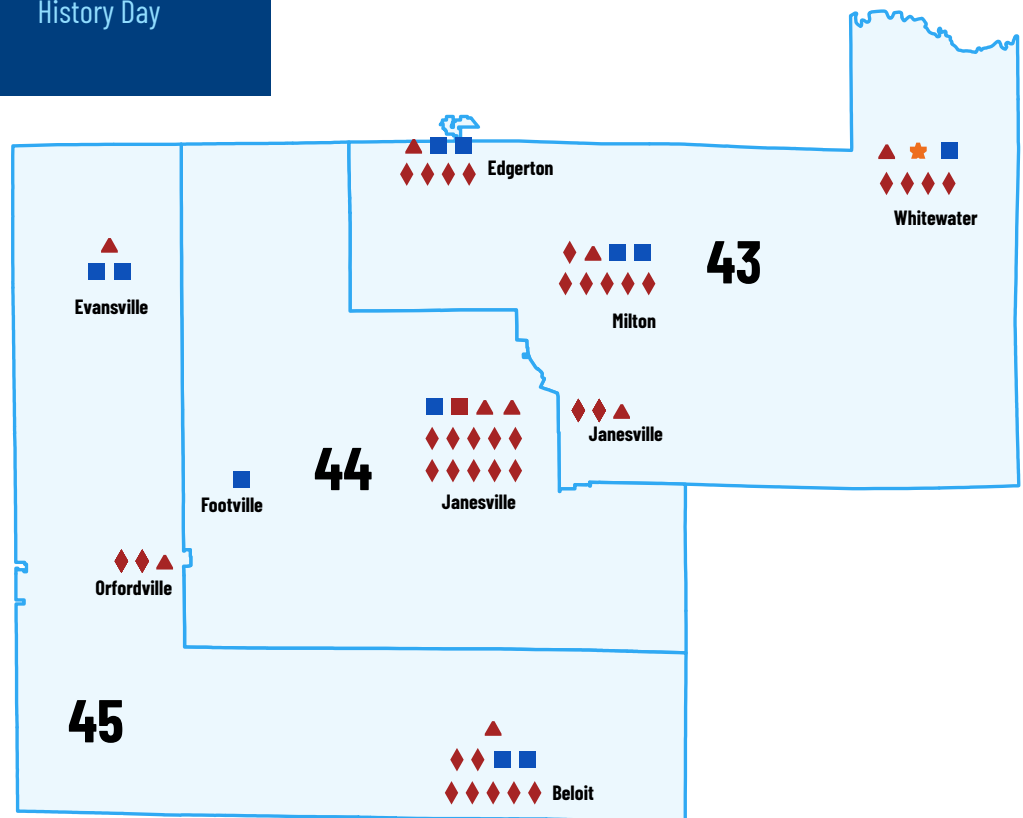

**6**

Students from 1 school participated in National History Day

**11**

Local History Affiliates are located in this district

**1**

Area Research Center (UW-Whitewater)