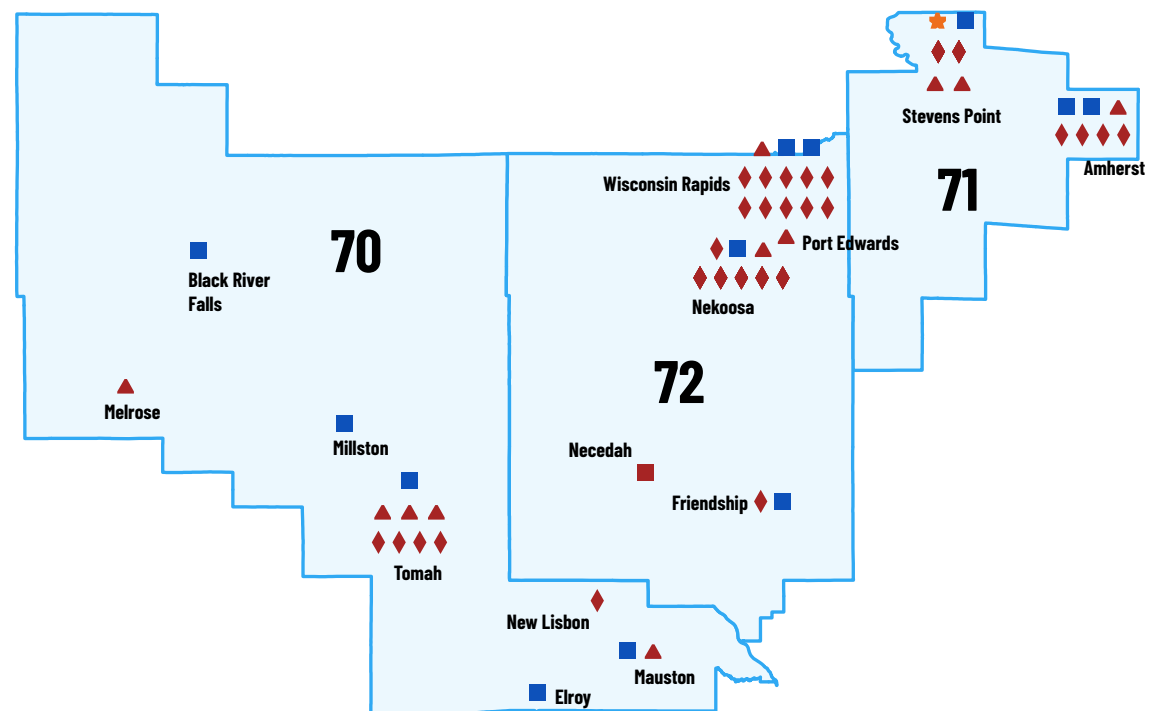

**5**

Students from 1 school participated in National History Day

**12**

Local History Affiliates are located in this district

**1**

Area Research Center (UW-Stevens Point)

**SCHOOL SERVICES**

- ▲ TEXTBOOK
- ◆ MUSEUM OR SITE VISIT
- HISTORY DAY