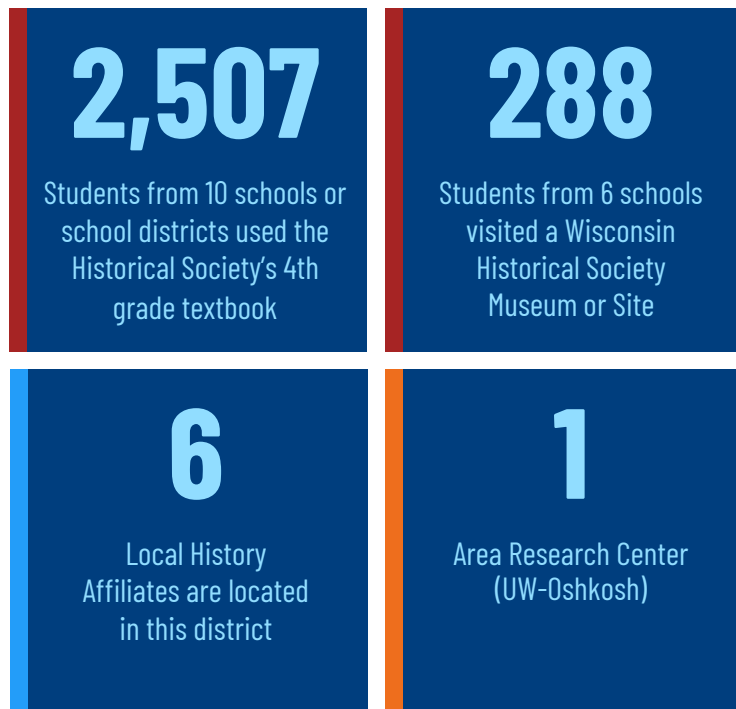

#### SCHOOL SERVICES

- ▲ TEXTBOOK
- ◆ MUSEUM OR SITE VISIT
- HISTORY DAY

#### SOCIETY SITES

- MUSEUM
- ★ AREA RESEARCH CENTER

The plotted statewide icons are not representative of each service location due to the scaling of the district maps.

# HOW WE SERVE YOUR DISTRICT

Society resources accessed in Wisconsin's

**SENATE DISTRICT 18**  
**ASSEMBLY DISTRICTS 52-54**

**SCHOOL SERVICES**

- ▲ TEXTBOOK
- ◆ MUSEUM OR SITE VISIT
- HISTORY DAY

**OUTREACH SERVICES**