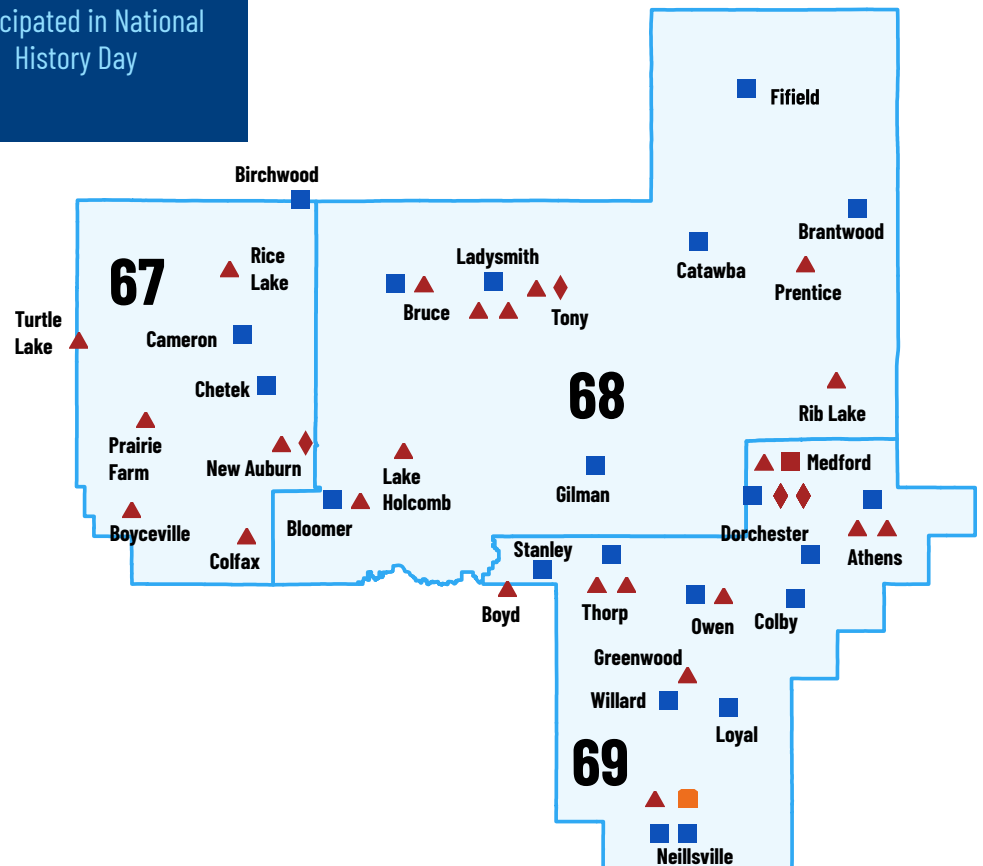

**1**

Student from 1 school participated in National History Day

**20**

Local History Affiliates are located in this district

**1**

Historical Society Museum or Site (Reed School) with 404 visitors

**SCHOOL SERVICES**