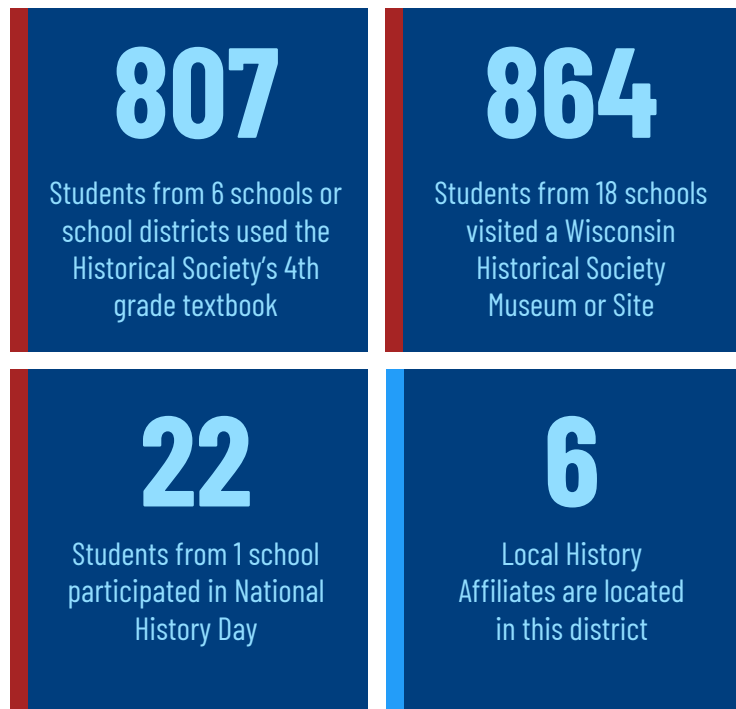

# HOW WE SERVE YOUR DISTRICT

Society resources accessed in Wisconsin's

**SENATE DISTRICT 4**  
**ASSEMBLY DISTRICTS 10-12**

**SCHOOL SERVICES**

- ▲ TEXTBOOK
- ◆ MUSEUM OR SITE VISIT
- HISTORY DAY

**OUTREACH SERVICES**

- LOCAL AFFILIATES

**SOCIETY SITES**

- ◆ MUSEUM
- ★ AREA RESEARCH CENTER

The plotted statewide icons are not representative of each service location due to the scaling of the district maps.

# HOW WE SERVE YOUR DISTRICT

Society resources accessed in Wisconsin's

**SENATE DISTRICT 5**  
**ASSEMBLY DISTRICTS 13-15**

**SCHOOL SERVICES**

- ▲ TEXTBOOK
- ◆ MUSEUM OR SITE VISIT
- HISTORY DAY

**OUTREACH SERVICES**