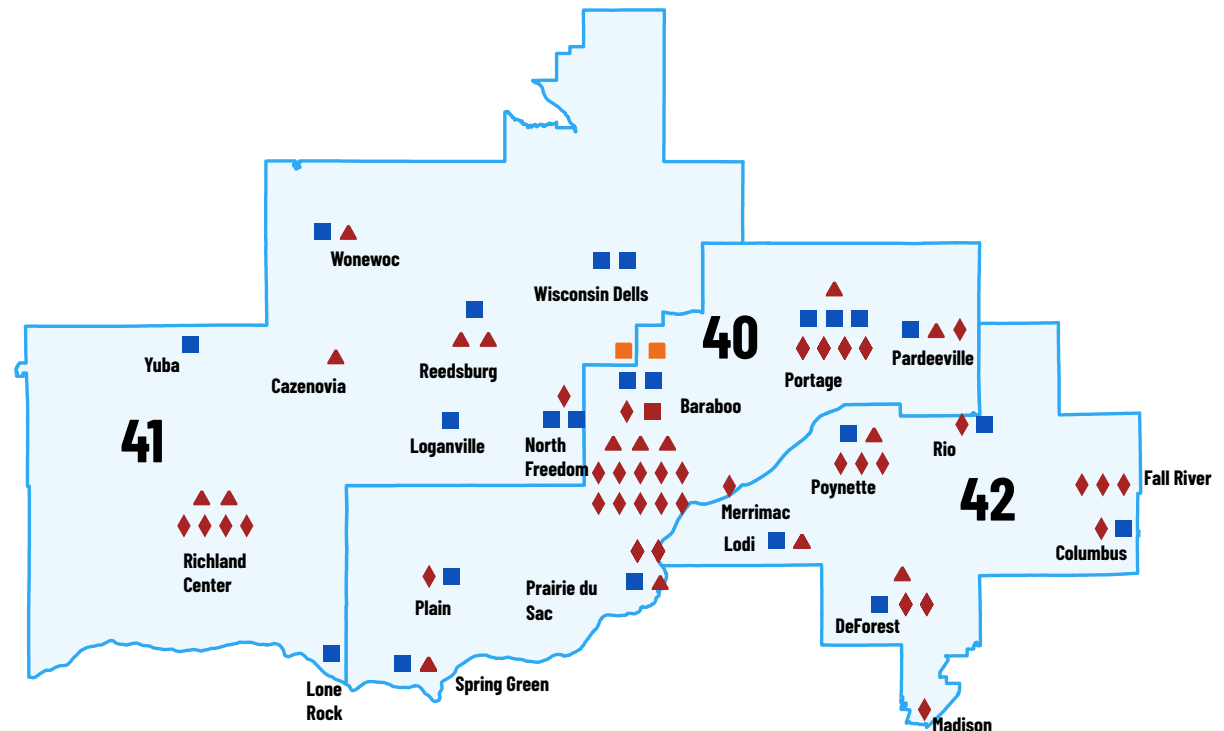

HOW WE SERVE YOUR DISTRICT

Society resources accessed in Wisconsin's

SENATE DISTRICT 14

ASSEMBLY DISTRICTS 40-42

1,462

Students from 16 schools or school districts used the Historical Society's 4th grade textbook

1,189

Students from 36 schools visited a Wisconsin Historical Society Museum or Site

27

Students from 1 school participated in National History Day

23

Local History Affiliates are located in this district

2

Historical Society Museum or Sites (HH Bennett Studio and Circus World) with 65,159 visitors

SCHOOL SERVICES

- ▲ TEXTBOOK
- MUSEUM OR SITE VISIT
- HISTORY DAY

OUTREACH SERVICES

- LOCAL AFFILIATES

SOCIETY SITES

- MUSEUM
- ★ AREA RESEARCH CENTER

The plotted statewide icons are not representative of each service location due to the scaling of the district maps.