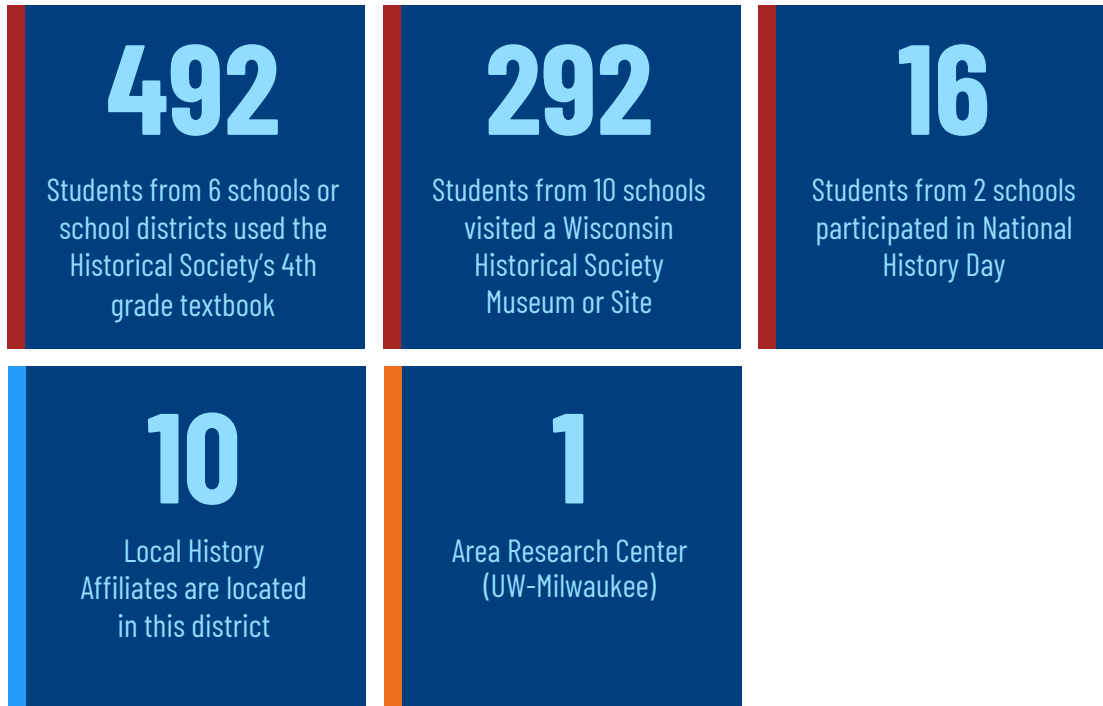

# HOW WE SERVE YOUR DISTRICT

Society resources accessed in Wisconsin's

**SENATE DISTRICT 6**  
**ASSEMBLY DISTRICTS 16-18**

**SCHOOL SERVICES**

- ▲ TEXTBOOK
- ◆ MUSEUM OR SITE VISIT
- HISTORY DAY

**OUTREACH SERVICES**

- LOCAL AFFILIATES

**SOCIETY SITES**

- ◆ MUSEUM
- ★ AREA RESEARCH CENTER

The plotted statewide icons are not representative of each service location due to the scaling of the district maps.

# HOW WE SERVE YOUR DISTRICT

Society resources accessed in Wisconsin's

**SENATE DISTRICT 7**  
**ASSEMBLY DISTRICTS 19-21**

**SCHOOL SERVICES**

- ▲ TEXTBOOK
- ◆ MUSEUM OR SITE VISIT
- HISTORY DAY

**OUTREACH SERVICES**

**1,811**

Students from 44 schools visited a Wisconsin Historical Society Museum or Site

**140**

Students from 6 schools participated in National History Day

**14**

Local History Affiliates are located in this district