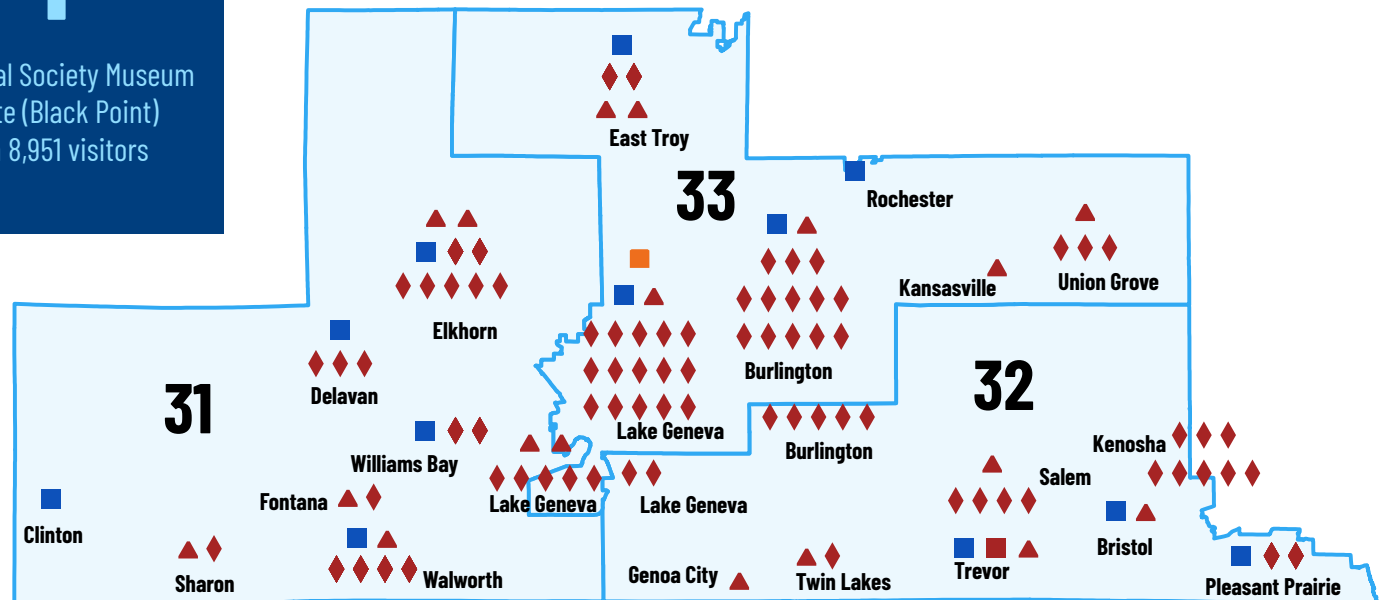

**3,130**

Students from 72 schools visited a Wisconsin Historical Society Museum or Site

**26**

Students from 1 school participated in National History Day

**11**

Local History Affiliates are located in this district

**1**

Historical Society Museum or Site (Black Point) with 8,951 visitors

**SCHOOL SERVICES**

- ▲ TEXTBOOK
- ◆ MUSEUM OR SITE VISIT
- HISTORY DAY

**OUTREACH SERVICES**

- LOCAL AFFILIATES

**SOCIETY SITES**

- ◆ MUSEUM
- ★ AREA RESEARCH CENTER

The plotted statewide icons are not representative of each service location due to the scaling of the district maps.