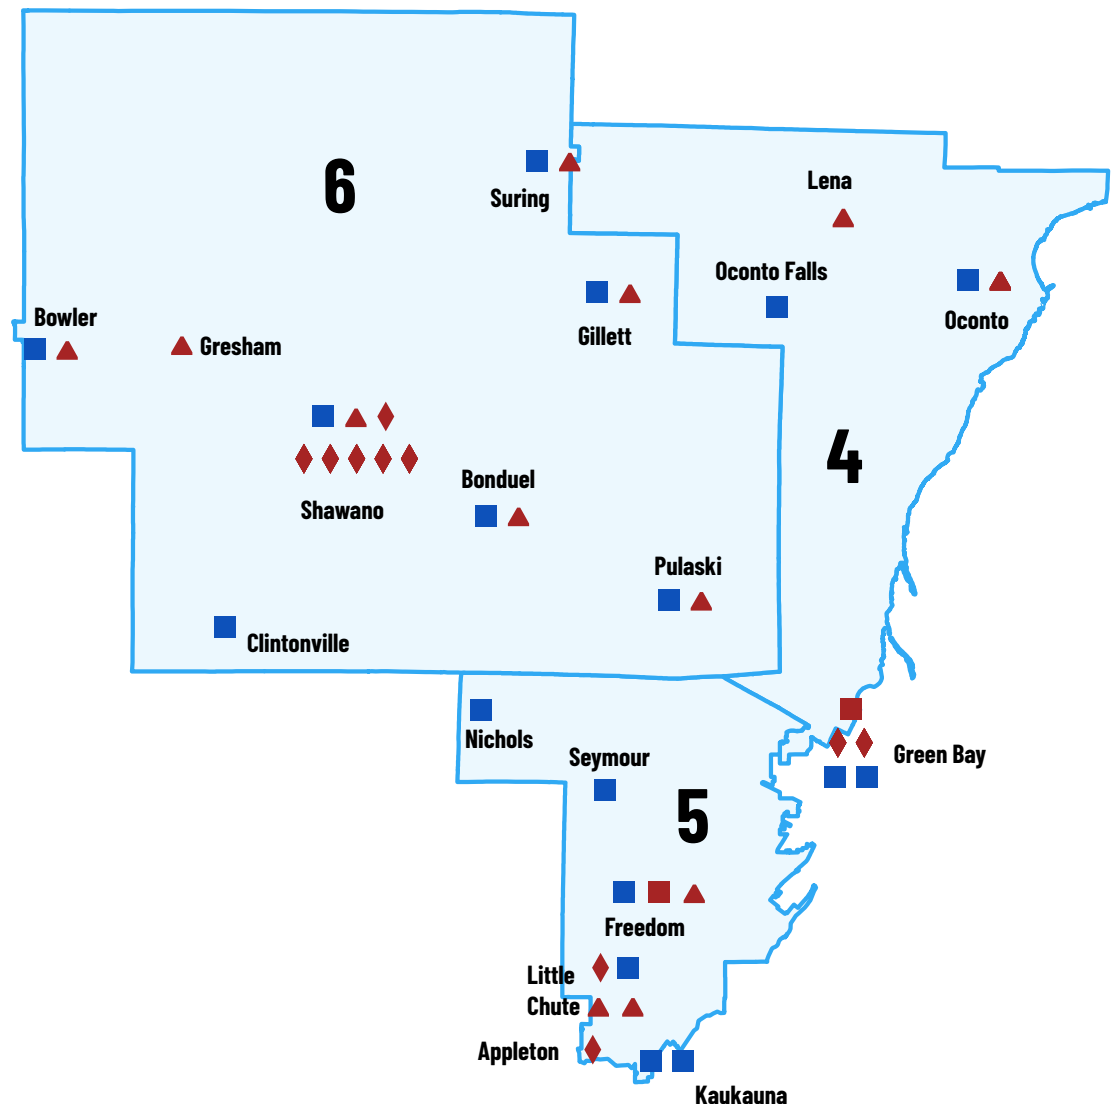

32

Students from 3 schools participated in National History Day

20

Local History Affiliates are located in this district

## SENATE DISTRICT 2 ASSEMBLY DISTRICTS 4-6

**1,285**

Students from 14 schools or school districts used the Historical Society's 4th grade textbook

**255**

Students from 8 schools visited a Wisconsin Historical Society Museum or Site

**29**

Students from 2 schools participated in National History Day

**17**

Local History Affiliates are located in this district

**SCHOOL SERVICES**

- ▲ TEXTBOOK
- ◆ MUSEUM OR SITE VISIT
- HISTORY DAY

**OUTREACH SERVICES**