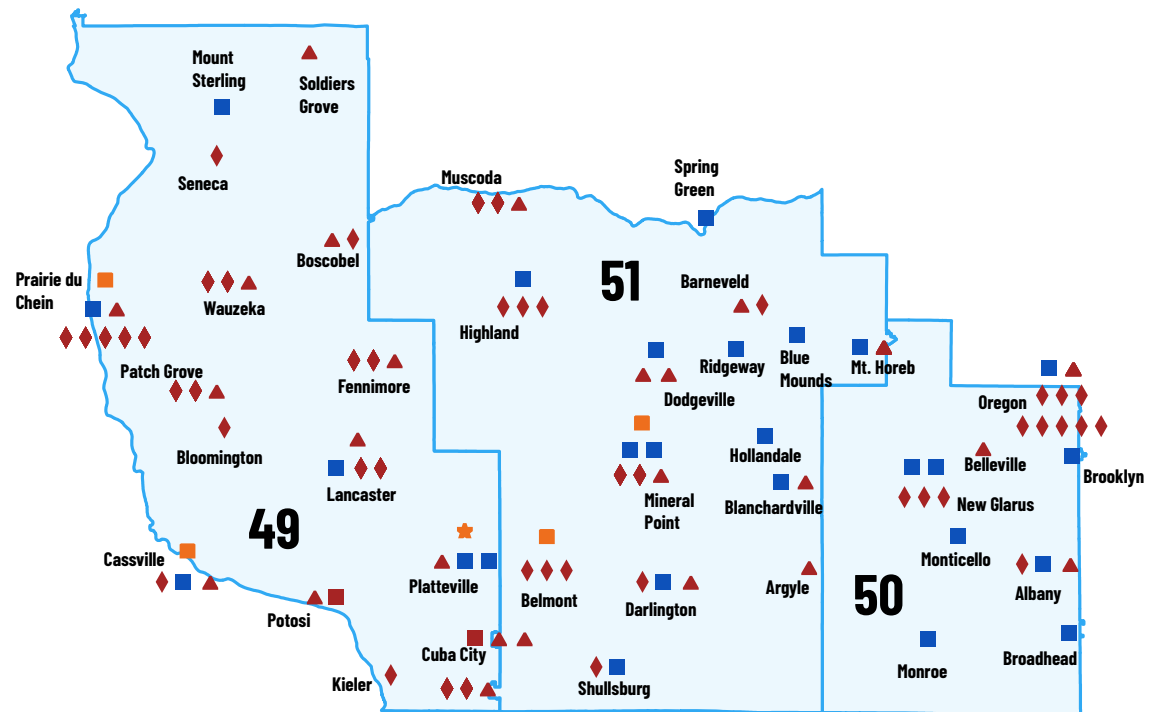

HOW WE SERVE YOUR DISTRICT

Society resources accessed in Wisconsin's

SENATE DISTRICT 17

ASSEMBLY DISTRICTS 49-51

1,598

Students from 48 schools or school districts used the Historical Society's 4th grade textbook

1,189

Students from 36 schools visited a Wisconsin Historical Society Museum or Site

48

Students from 2 schools participated in National History Day

26

Local History Affiliates are located in this district

4

Historical Society Museum or Sites (Stonefield, First Capitol, Pendarvis and Villa Louis) with 20,670 visitors

1

Area Research Center (UW-Platteville)

SCHOOL SERVICES

- ▲ TEXTBOOK
- MUSEUM OR SITE VISIT
- HISTORY DAY

OUTREACH SERVICES

- LOCAL AFFILIATES

SOCIETY SITES

- MUSEUM
- ★ AREA RESEARCH CENTER

The plotted statewide icons are not representative of each service location due to the scaling of the district maps.