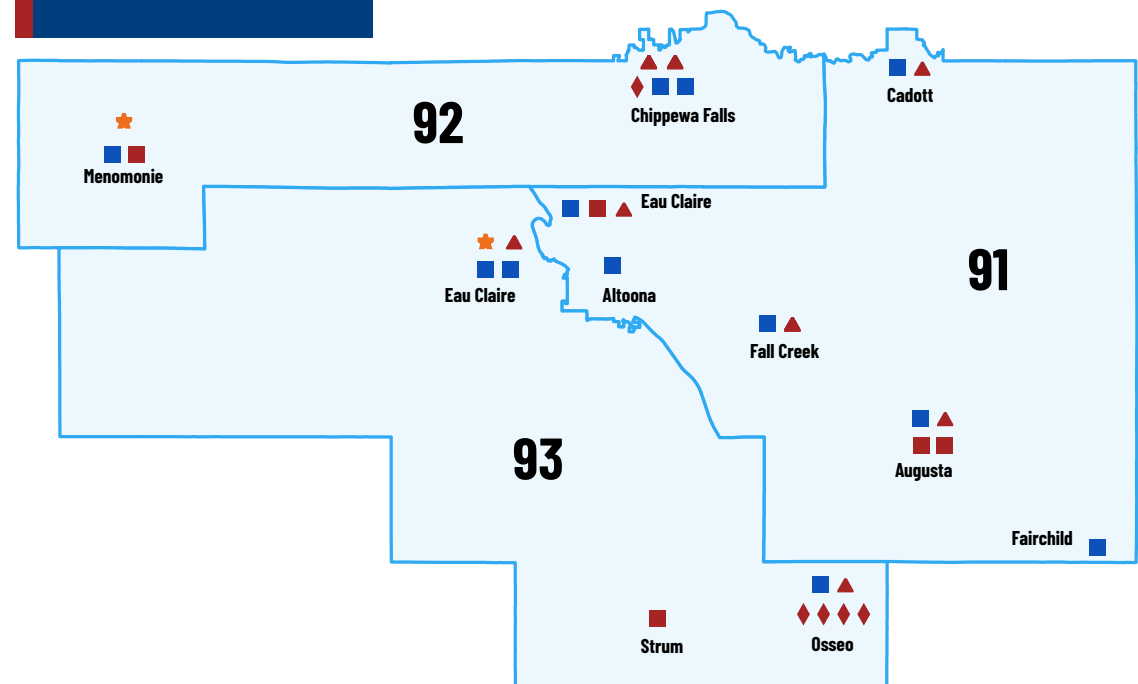

**59**

Students from 5 schools participated in National History Day

**12**

Local History Affiliates are located in this district

**2**

Area Research Centers (UW-Stout and UW-Eau Claire)