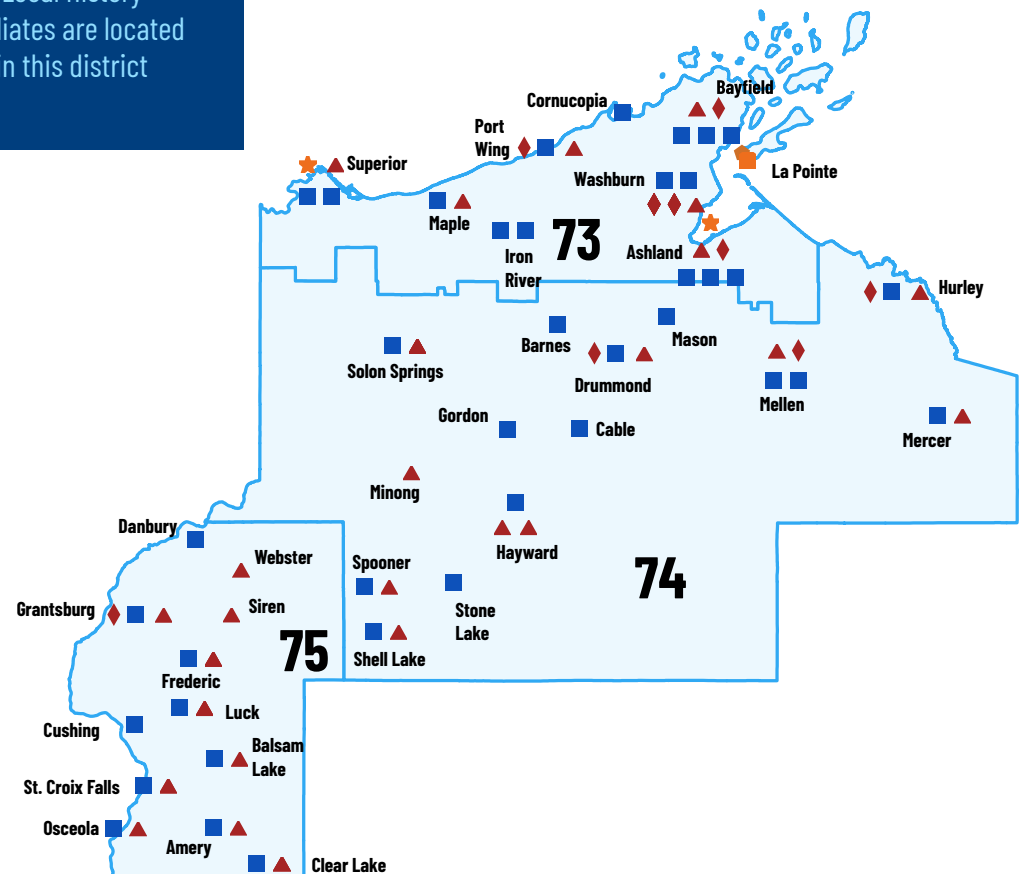

**15**

Local History Affiliates are located in this district

**1**

Historical Society Museum or Site (Madeline Island) with 13,630 visitors

**2**

Area Research Centers (UW-Superior and North Woods Area Research Center)