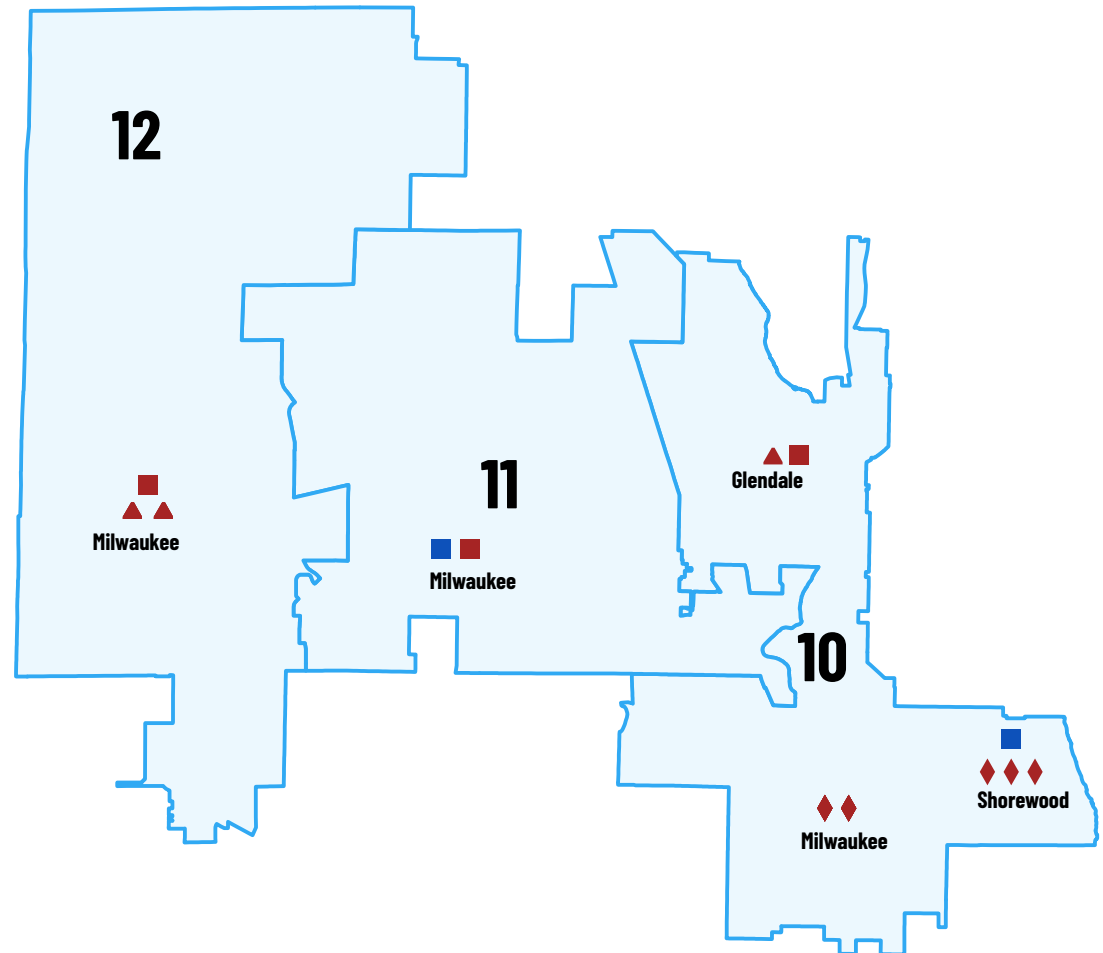

### SOCIETY SITES

- ◆ MUSEUM
- ★ AREA RESEARCH CENTER

The plotted statewide icons are not representative of each service location due to the scaling of the district maps.

# HOW WE SERVE YOUR DISTRICT

Society resources accessed in Wisconsin's

**SENATE DISTRICT 4**  
**ASSEMBLY DISTRICTS 10-12**

**SCHOOL SERVICES**

- ▲ TEXTBOOK
- ◆ MUSEUM OR SITE VISIT
- HISTORY DAY

**OUTREACH SERVICES**