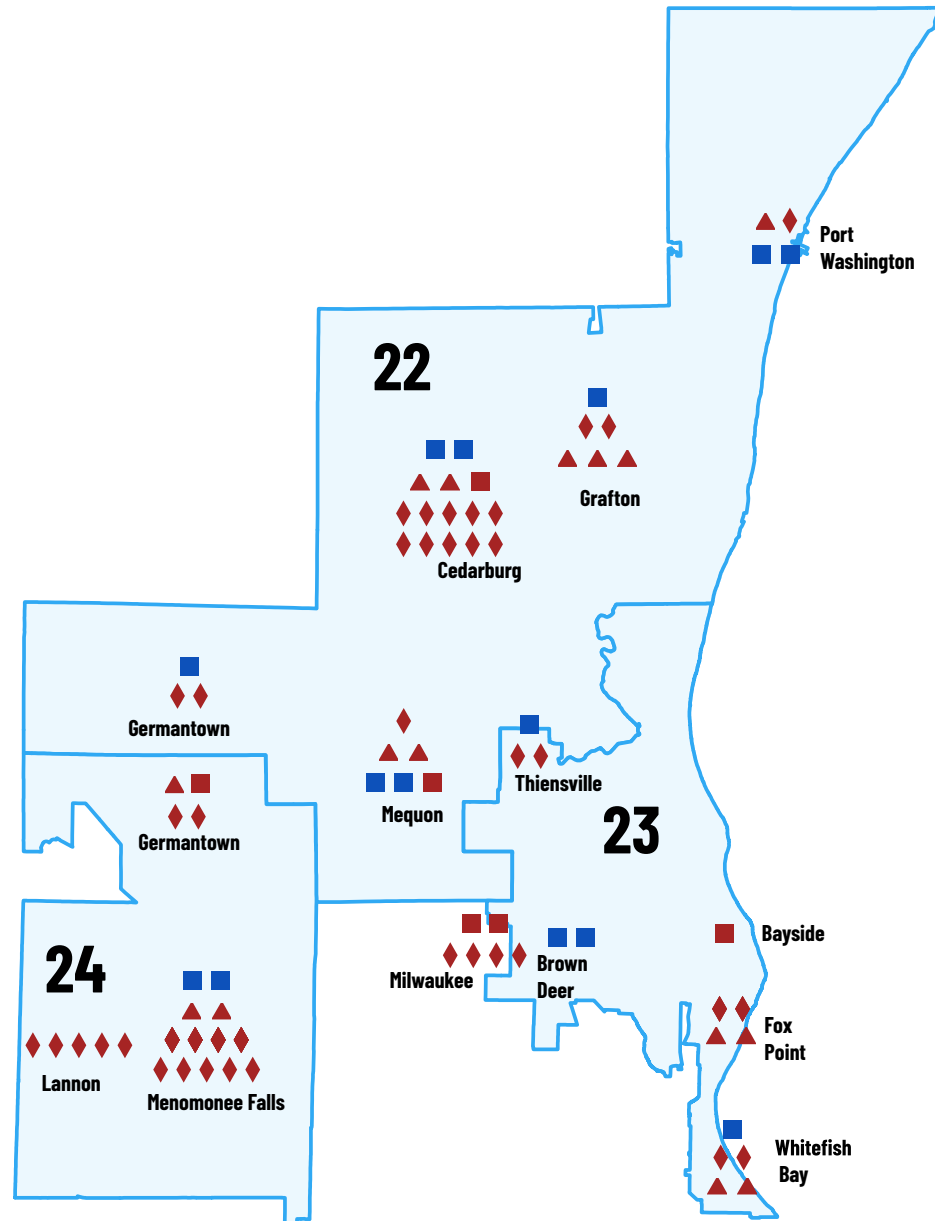

**1,811**

Students from 44 schools visited a Wisconsin Historical Society Museum or Site

**140**

Students from 6 schools participated in National History Day

**14**

Local History Affiliates are located in this district

**SCHOOL SERVICES**

- ▲ TEXTBOOK
- ◆ MUSEUM OR SITE VISIT
- HISTORY DAY

**OUTREACH SERVICES**

- LOCAL AFFILIATES

**SOCIETY SITES**

- ◆ MUSEUM
- ★ AREA RESEARCH CENTER

The plotted statewide icons are not representative of each service location due to the scaling of the district maps.