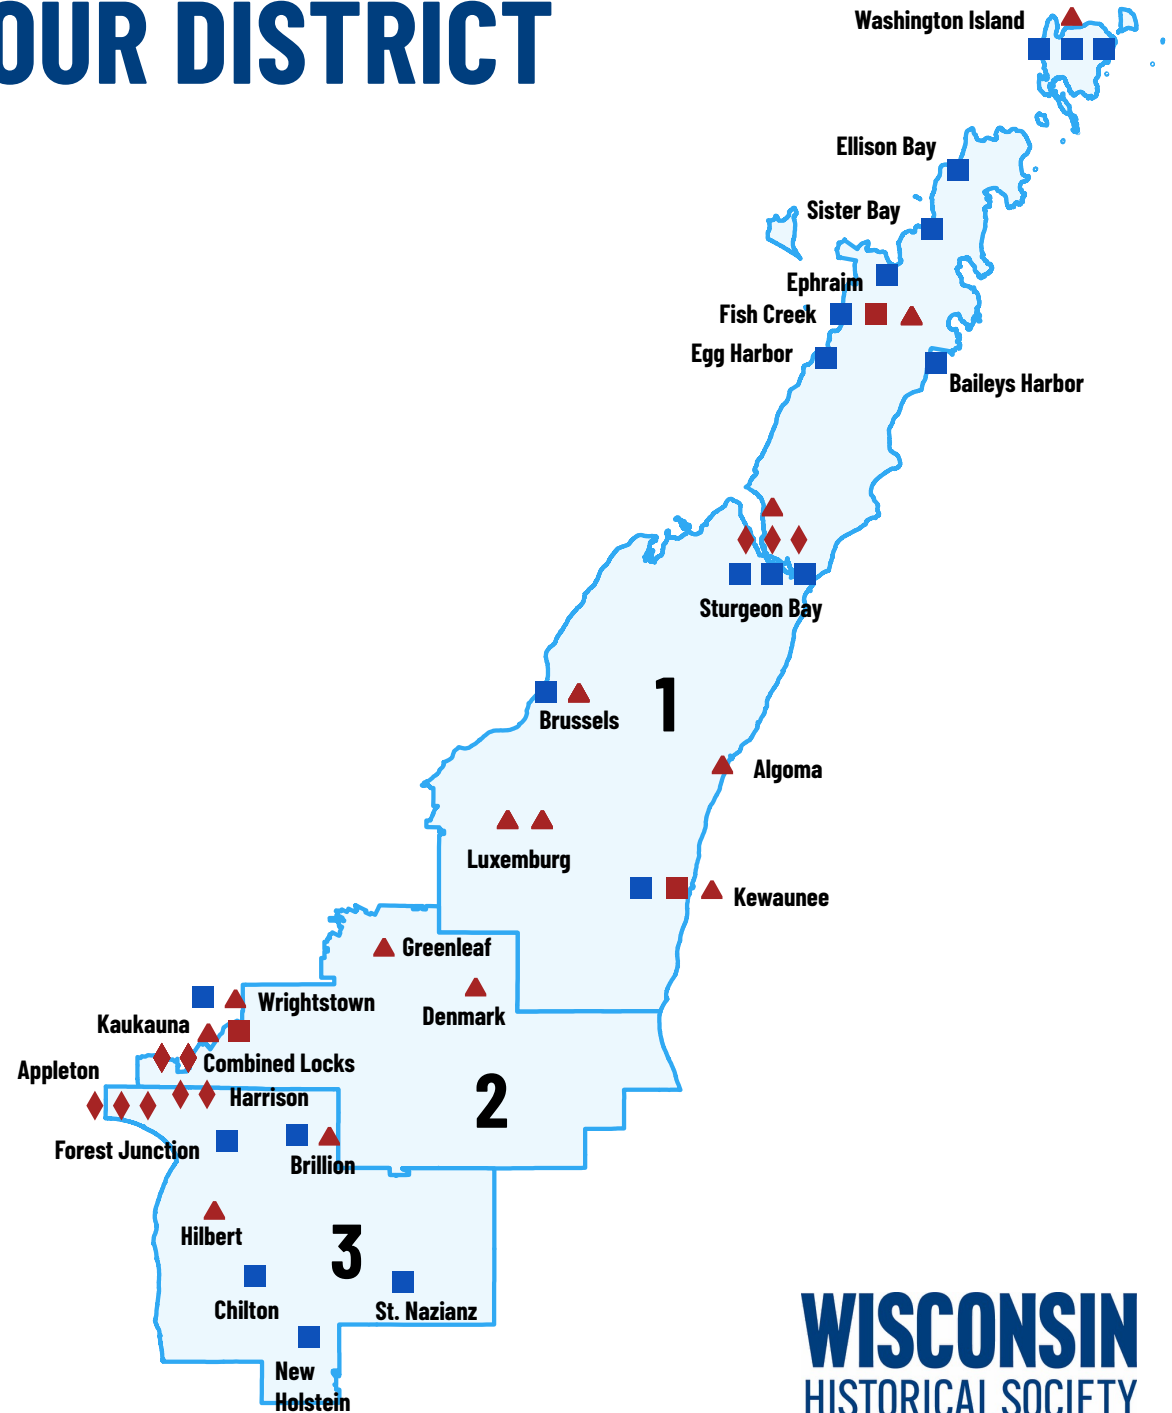

## SENATE DISTRICT 1 ASSEMBLY DISTRICTS 1-3

1,335

Students from 17 schools or school districts used the Historical Society's 4th grade textbook

303

Students from 11 schools visited a Wisconsin Historical Society Museum or Site

32

Students from 3 schools participated in National History Day

20

Local History Affiliates are located in this district