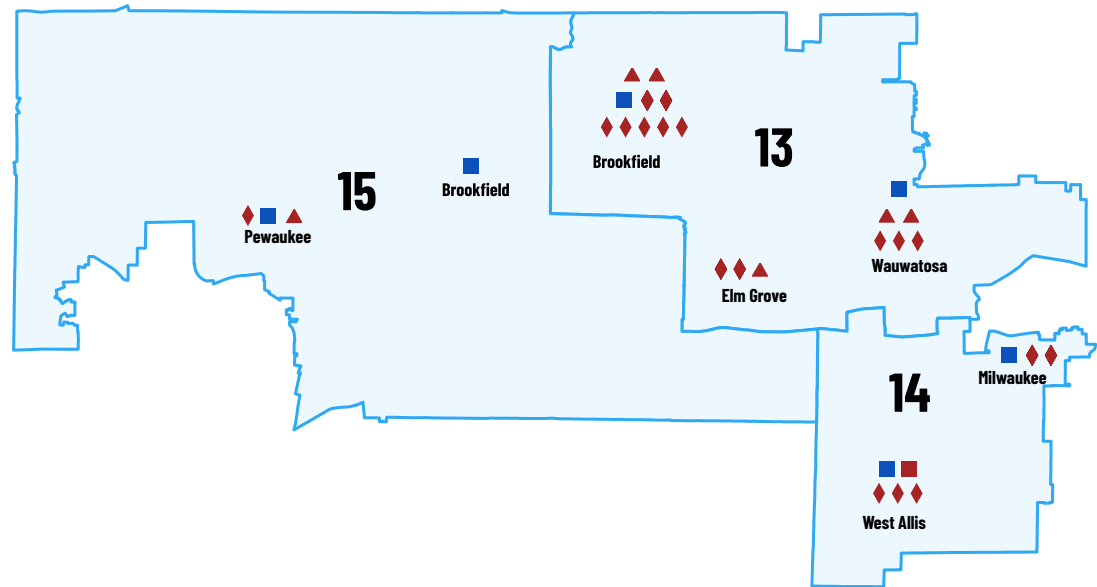

- LOCAL AFFILIATES

**SOCIETY SITES**

- ◆ MUSEUM
- ★ AREA RESEARCH CENTER

The plotted statewide icons are not representative of each service location due to the scaling of the district maps.

# HOW WE SERVE YOUR DISTRICT

Society resources accessed in Wisconsin's

**SENATE DISTRICT 5**  
**ASSEMBLY DISTRICTS 13-15**

**SCHOOL SERVICES**

- ▲ TEXTBOOK
- ◆ MUSEUM OR SITE VISIT
- HISTORY DAY

**OUTREACH SERVICES**