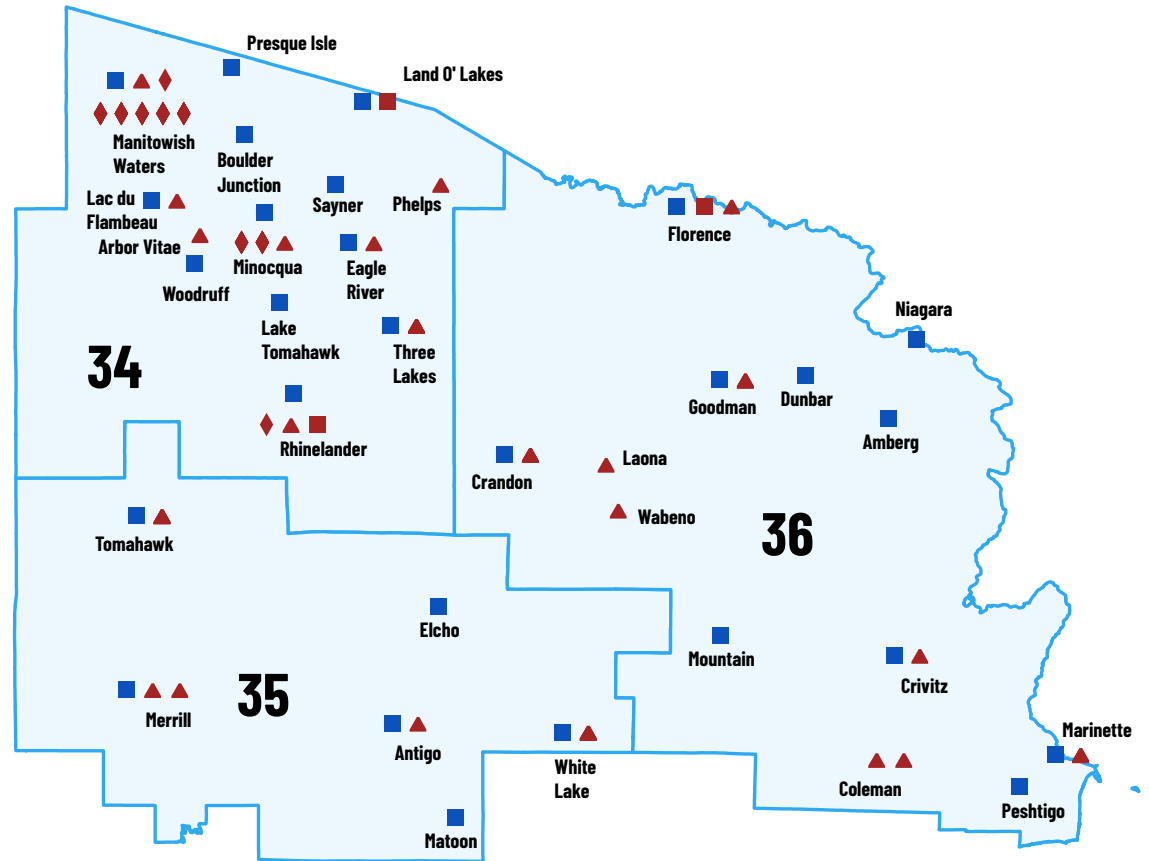

## ASSEMBLY DISTRICTS 34-36

**1,141**

Students from 22 schools or school districts used the Historical Society's 4th grade textbook

**152**

Students from 9 schools visited a Wisconsin Historical Society Museum or Site

**86**

Students from 3 schools participated in National History Day

**28**

Local History Affiliates are located in this district