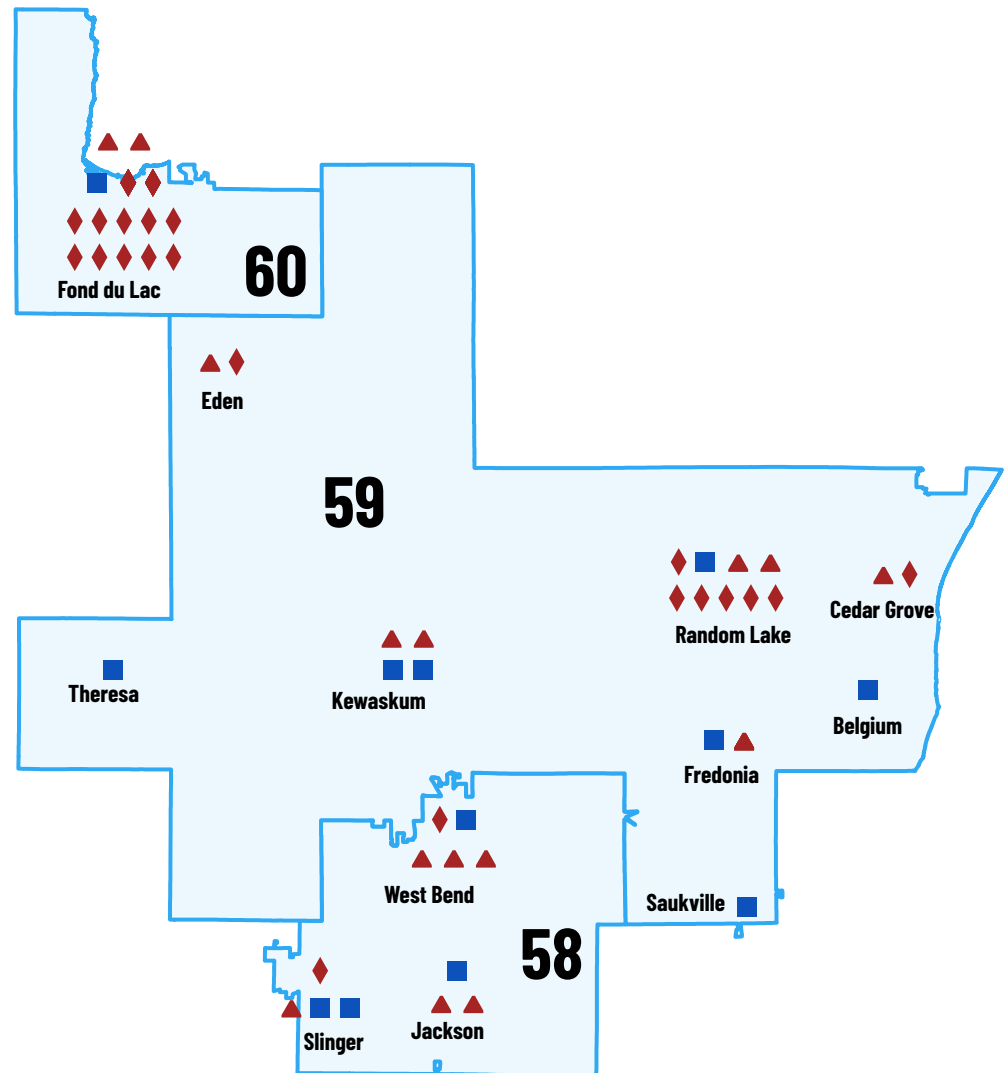

HOW WE SERVE YOUR DISTRICT

Society resources accessed in Wisconsin's

SENATE DISTRICT 20

ASSEMBLY DISTRICTS 58-60

1,149

Students from 15 schools or school districts used the Historical Society's 4th grade textbook

772

Students from 22 schools visited a Wisconsin Historical Society Museum or Site

12

Local History Affiliates are located in this district

SCHOOL SERVICES

- ▲ TEXTBOOK
- MUSEUM OR SITE VISIT
- HISTORY DAY

OUTREACH SERVICES

- LOCAL AFFILIATES

SOCIETY SITES

- MUSEUM
- ★ AREA RESEARCH CENTER

The plotted statewide icons are not representative of each service location due to the scaling of the district maps.