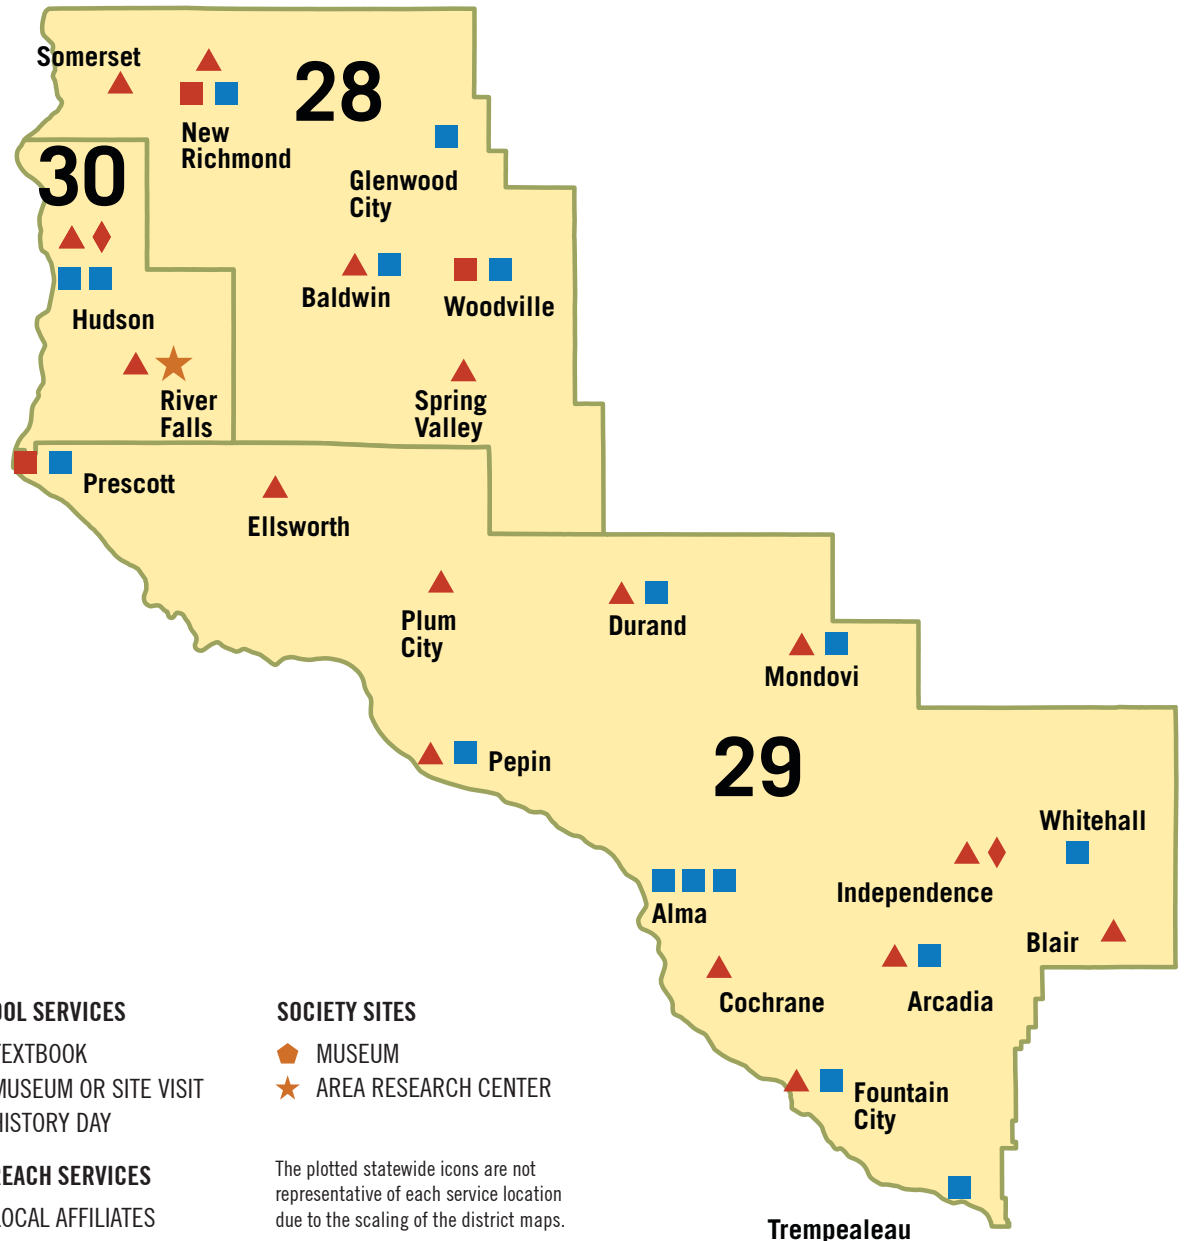

11

Local History Affiliates are located in this district

1

Historic Site (Wade House) with 10,548 visitors

SCHOOL SERVICES

- ▲ TEXTBOOK
- ◆ MUSEUM OR SITE VISIT
- HISTORY DAY

OUTREACH SERVICES

- LOCAL AFFILIATES

SOCIETY SITES

- ◆ MUSEUM
- ★ AREA RESEARCH CENTER

The plotted statewide icons are not representative of each service location due to the scaling of the district maps.

HOW WE SERVE YOUR DISTRICT

Society resources accessed in Wisconsin's
SENATE DISTRICT 10
ASSEMBLY DISTRICTS 28-30

17

Local History Affiliates are located in this district

1

Area Research Center (UW-River Falls)

HOW WE SERVE YOUR DISTRICT

Society resources accessed in Wisconsin's
SENATE DISTRICT 11
ASSEMBLY DISTRICTS 31-33

12

Local History Affiliates are located in this district

1

Museum Site (Black Point) with 9,581 visitors

SCHOOL SERVICES

- ▲ TEXTBOOK
- ◆ MUSEUM OR SITE VISIT
- HISTORY DAY

OUTREACH SERVICES

- LOCAL AFFILIATES