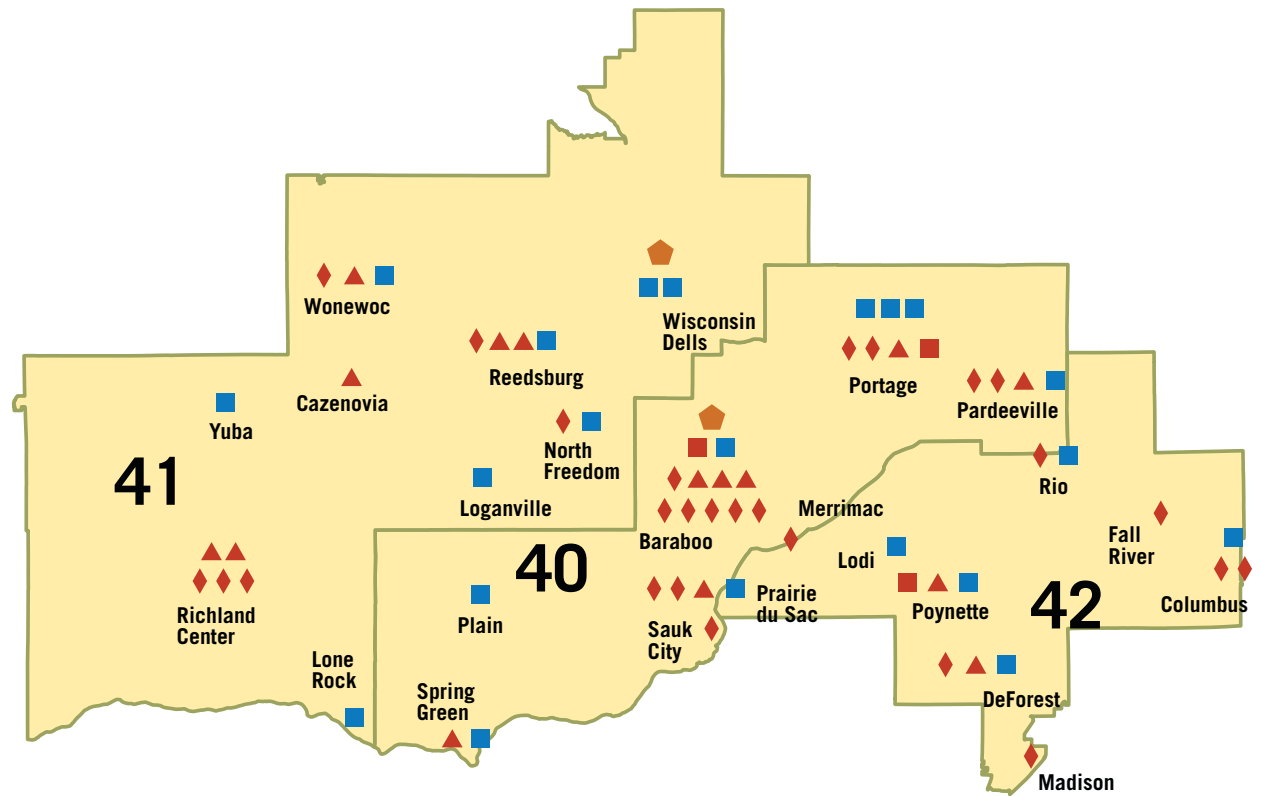

12

Local History Affiliates are located in this district

1

Museum Site (Black Point) with 9,581 visitors

SCHOOL SERVICES

- ▲ TEXTBOOK
- ◆ MUSEUM OR SITE VISIT
- HISTORY DAY

OUTREACH SERVICES

- LOCAL AFFILIATES

1,654

Students from 26 schools visiting a Historical Society Museum or Site

298

Students from 3 schools participating in National History Day

23

Local History Affiliates are located in this district

2

Museum Sites (Circus World and H.H. Bennett Studio) with 79,649 visitors

SCHOOL SERVICES

- ▲ TEXTBOOK
- ◆ MUSEUM OR SITE VISIT
- HISTORY DAY

OUTREACH SERVICES

- LOCAL AFFILIATES

SOCIETY SITES

- ◆ MUSEUM
- ★ AREA RESEARCH CENTER

The plotted statewide icons are not representative of each service location due to the scaling of the district maps.