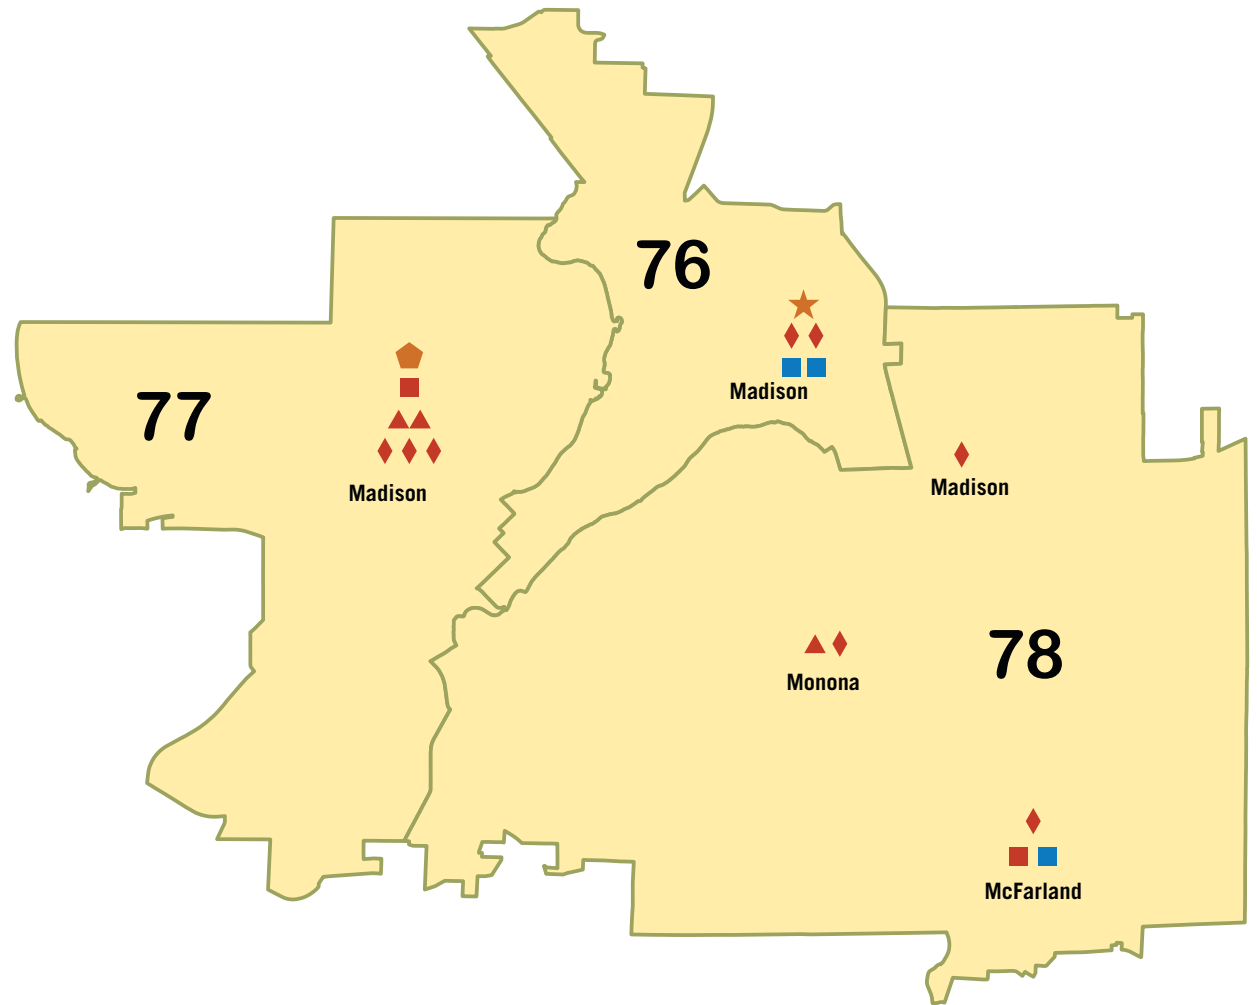

HOW WE SERVE YOUR DISTRICT

Society resources accessed in Wisconsin's
SENATE DISTRICT 26
ASSEMBLY DISTRICTS 76-78

2,154

Students from 3 schools or school districts using the Historical Society's 4th grade textbook

312

Students from 12 schools visiting a Historical Society Museum or Site

210

Students from 2 schools participating in National History Day

5

Local History Affiliates are located in this district

1

Museum Site (History Maker Space) with 10,548 visitors

2

Area Research Center (State Historical Society)

SCHOOL SERVICES

- ▲ TEXTBOOK
- MUSEUM OR SITE VISIT
- HISTORY DAY

OUTREACH SERVICES

- LOCAL AFFILIATES

SOCIETY SITES

- MUSEUM
- ★ AREA RESEARCH CENTER

The plotted statewide icons are not representative of each service location due to the scaling of the district maps.