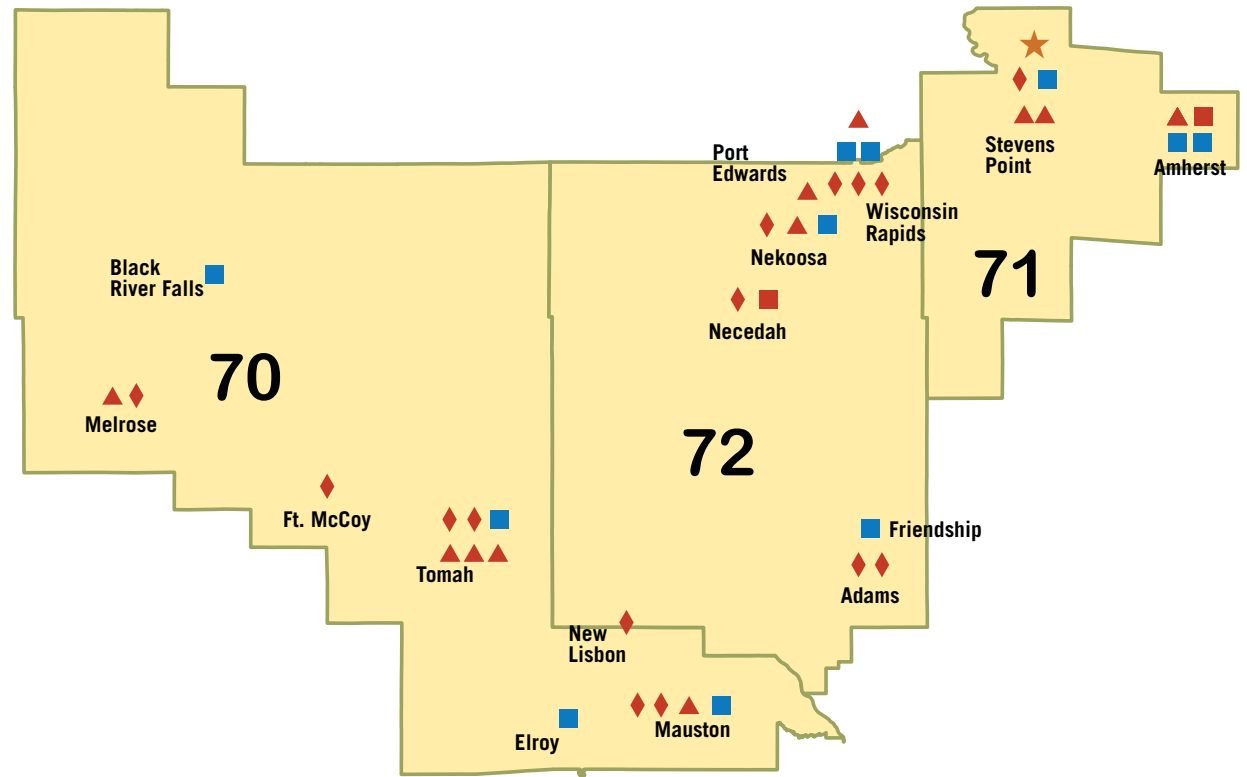

59

Students from 2 schools participating in National History Day

12

Local History Affiliates are located in this district

1

Area Research Center (UW-Stevens Point)

SCHOOL SERVICES

- ▲ TEXTBOOK
- ◆ MUSEUM OR SITE VISIT
- HISTORY DAY