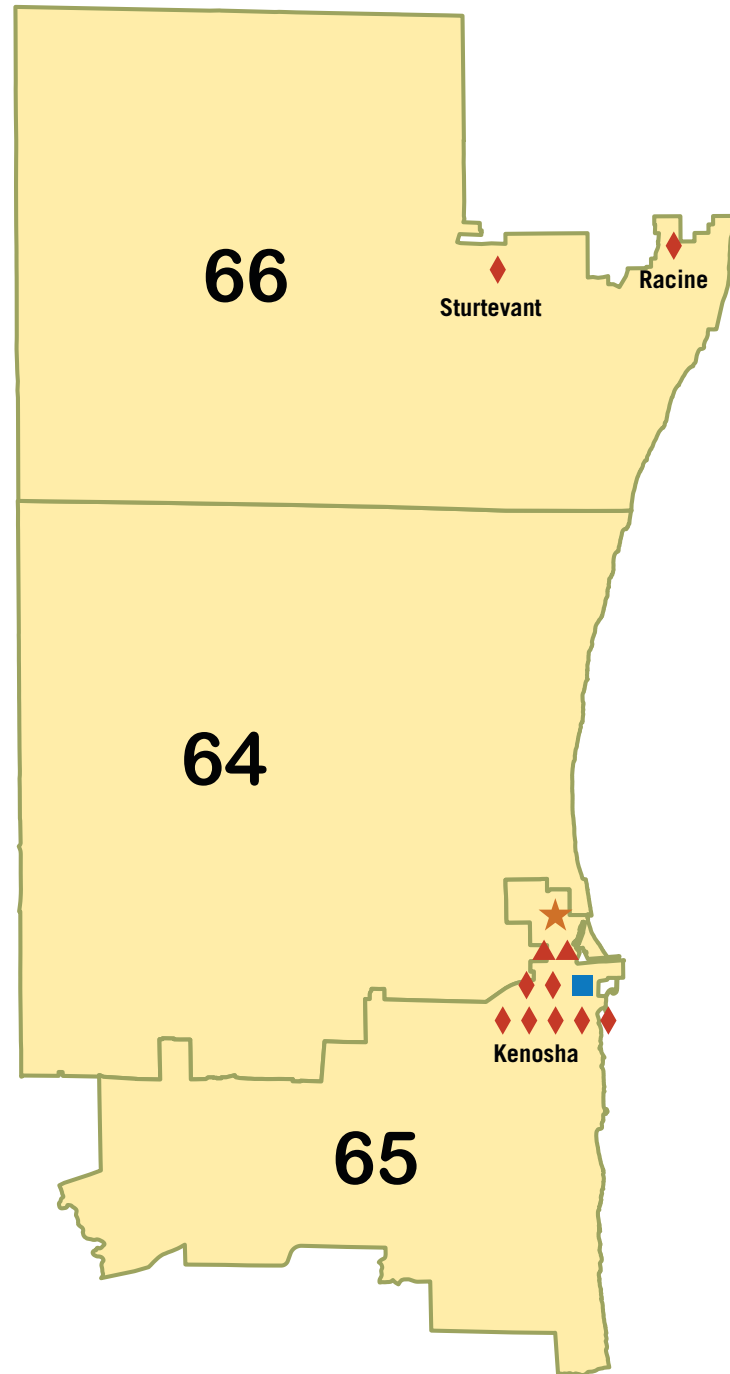

HOW WE SERVE YOUR DISTRICT

Society resources accessed in Wisconsin's
SENATE DISTRICT 22
ASSEMBLY DISTRICTS 64-66

1,401

Students from 2 schools or school districts using the Historical Society's 4th grade textbook

876

Students from 9 schools visiting a Historical Society Museum or Site

1

Local History Affiliates are located in this district

1

Area Research Center (UW-Parkside)

SCHOOL SERVICES

- ▲ TEXTBOOK
- MUSEUM OR SITE VISIT
- HISTORY DAY

OUTREACH SERVICES

- LOCAL AFFILIATES

SOCIETY SITES

- MUSEUM
- ★ AREA RESEARCH CENTER

The plotted statewide icons are not representative of each service location due to the scaling of the district maps.