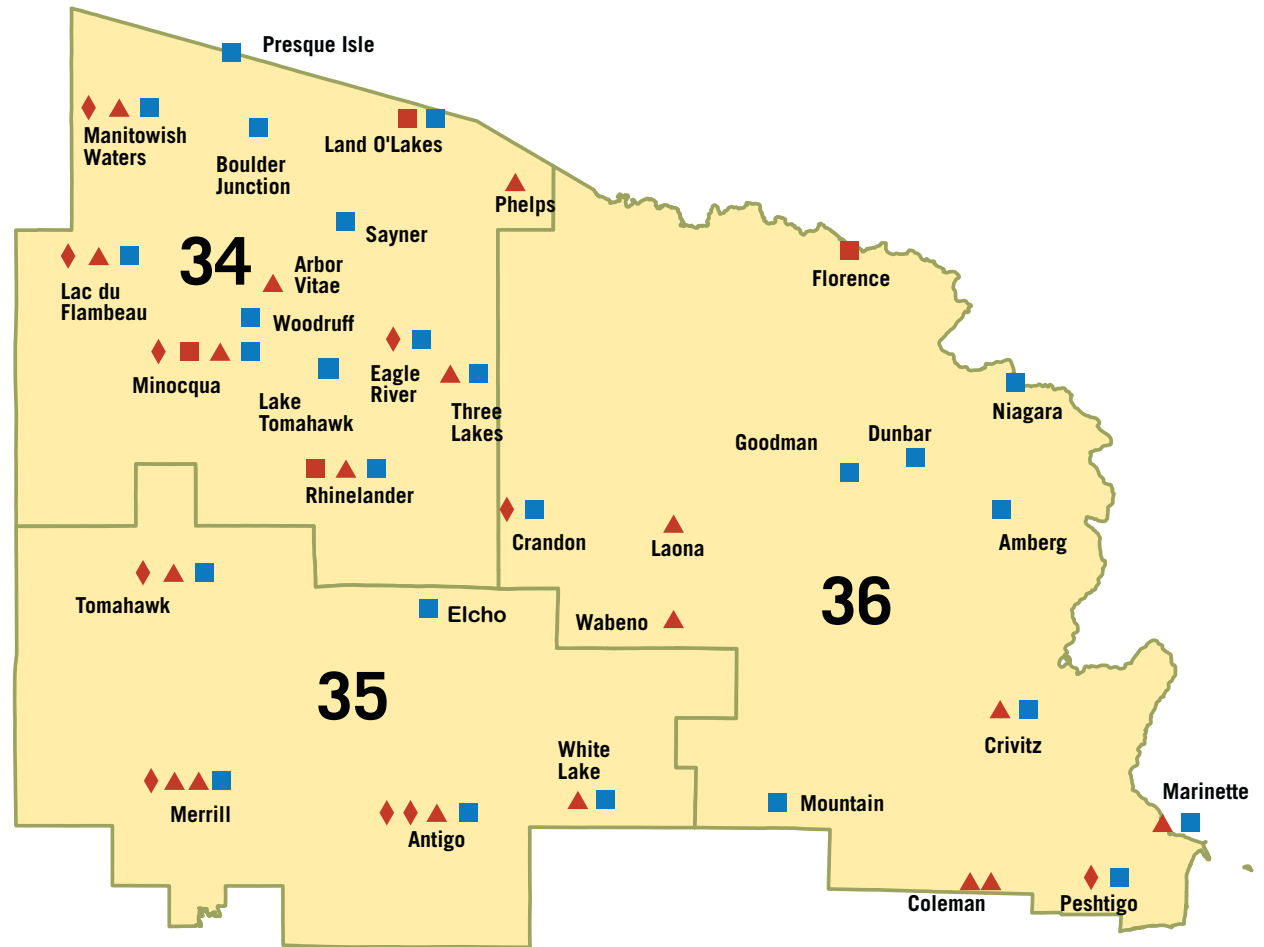

12

Local History Affiliates are located in this district

1

Museum Site (Black Point) with 9,581 visitors

SCHOOL SERVICES

- ▲ TEXTBOOK
- ◆ MUSEUM OR SITE VISIT
- HISTORY DAY

OUTREACH SERVICES

- LOCAL AFFILIATES

27

Local History Affiliates are located in this district

SCHOOL SERVICES

- ▲ TEXTBOOK
- ◆ MUSEUM OR SITE VISIT
- HISTORY DAY

OUTREACH SERVICES

- LOCAL AFFILIATES

SOCIETY SITES

- ◆ MUSEUM
- ★ AREA RESEARCH CENTER

The plotted statewide icons are not representative of each service location due to the scaling of the district maps.

HOW WE SERVE YOUR DISTRICT

Society resources accessed in Wisconsin's
SENATE DISTRICT 13
ASSEMBLY DISTRICTS 37-39