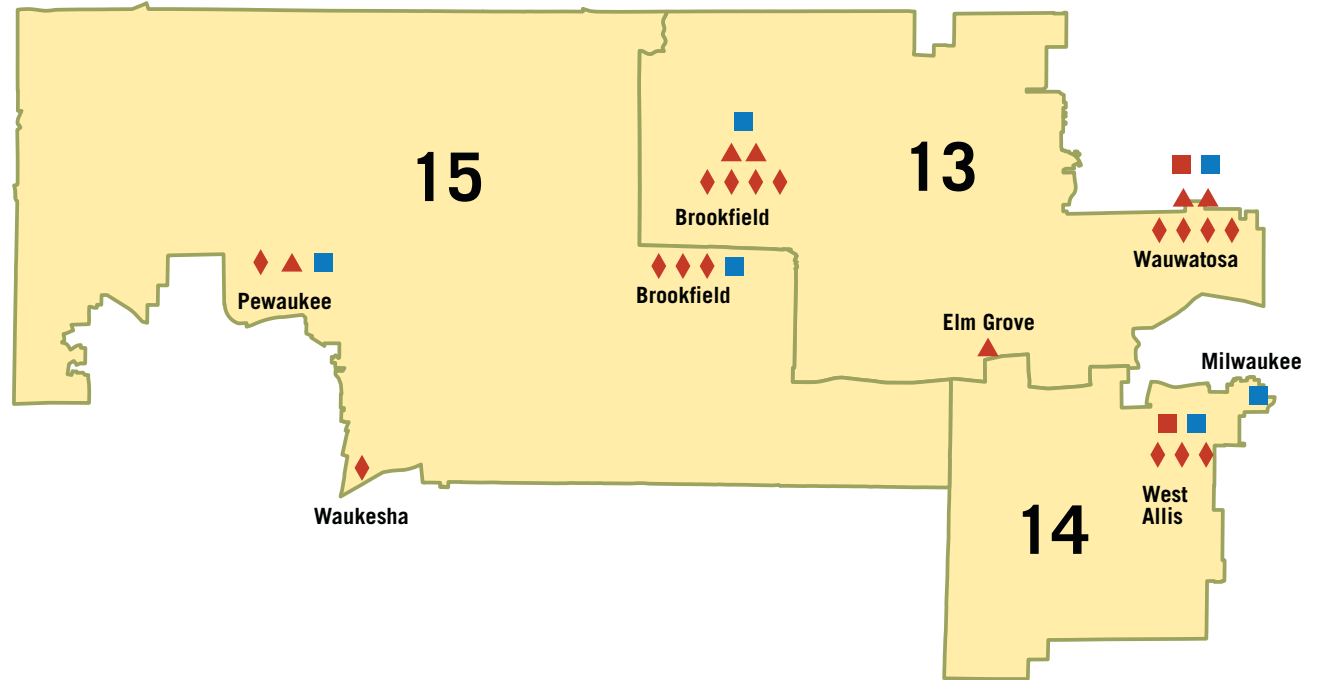

- LOCAL AFFILIATES

SOCIETY SITES

- ◆ MUSEUM
- ★ AREA RESEARCH CENTER

The plotted statewide icons are not representative of each service location due to the scaling of the district maps.

HOW WE SERVE YOUR DISTRICT

Society resources accessed in Wisconsin's
SENATE DISTRICT 5
ASSEMBLY DISTRICTS 13-15

839

Students from 6 schools or school districts using the Historical Society's 4th grade textbook

1,648

Students from 17 schools visiting a Historical Society Museum or Site

60

Students from 2 schools participating in National History Day

6

Local History Affiliates are located in this district

SCHOOL SERVICES

- ▲ TEXTBOOK
- ◆ MUSEUM OR SITE VISIT
- HISTORY DAY

OUTREACH SERVICES

Society resources accessed in Wisconsin's
SENATE DISTRICT 6
ASSEMBLY DISTRICTS 16-18

4,843

Students from 4 schools or school districts using the Historical Society's 4th grade textbook

498

Students from 9 schools visiting a Historical Society Museum or Site