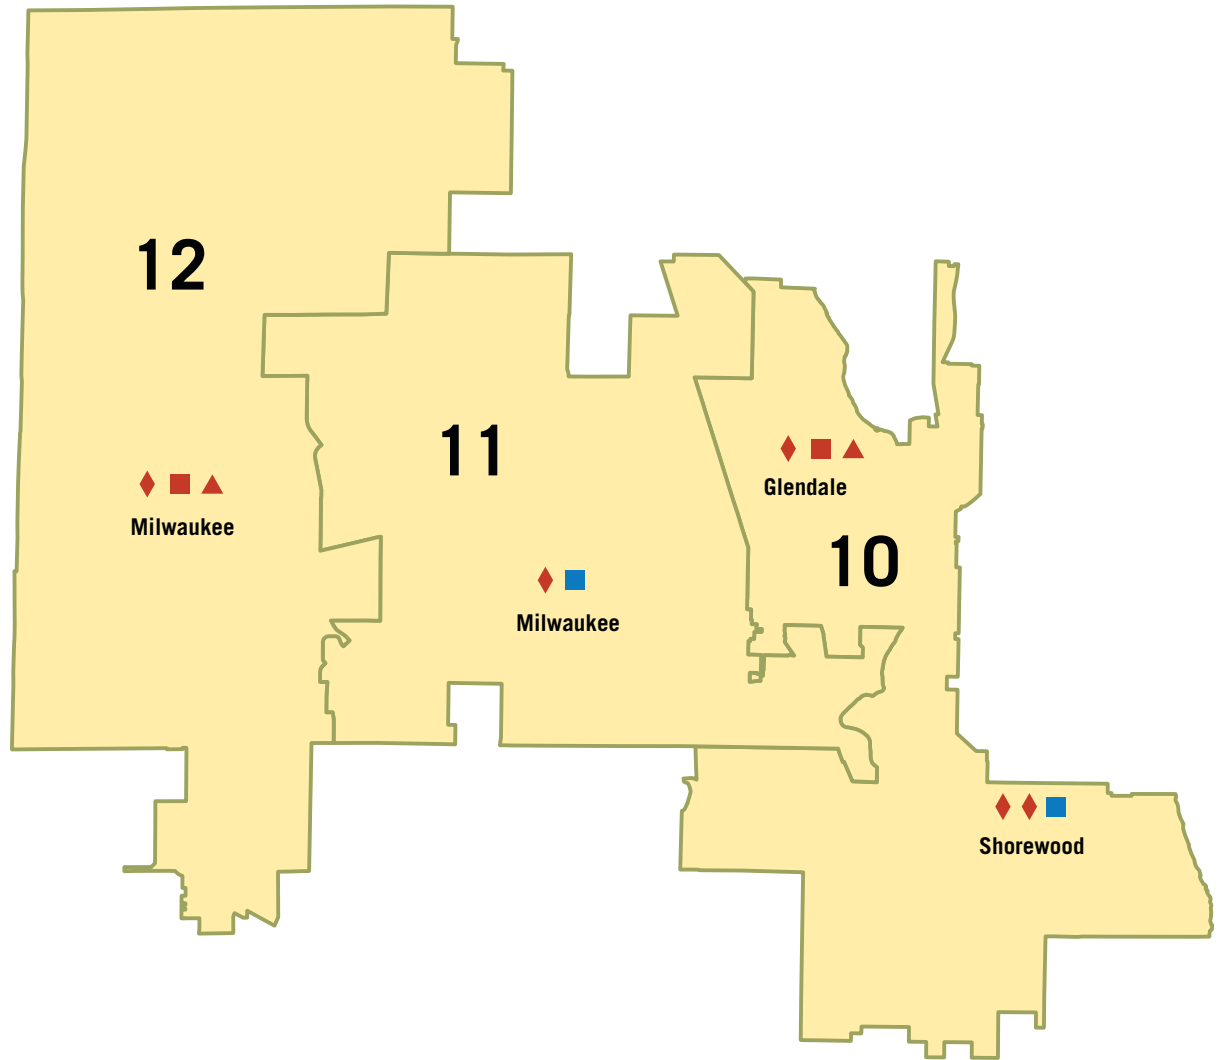

- LOCAL AFFILIATES

SOCIETY SITES

- ◆ MUSEUM
- ★ AREA RESEARCH CENTER

The plotted statewide icons are not representative of each service location due to the scaling of the district maps.

HOW WE SERVE YOUR DISTRICT

Society resources accessed in Wisconsin's
SENATE DISTRICT 4
ASSEMBLY DISTRICTS 10-12

135

Students from 2 schools or school districts using the Historical Society's 4th grade textbook

155

Students from 4 schools visiting a Historical Society Museum or Site

421

Students from 2 schools participating in National History Day

2

Local History Affiliates are located in this district

SCHOOL SERVICES

- ▲ TEXTBOOK
- ◆ MUSEUM OR SITE VISIT
- HISTORY DAY

OUTREACH SERVICES