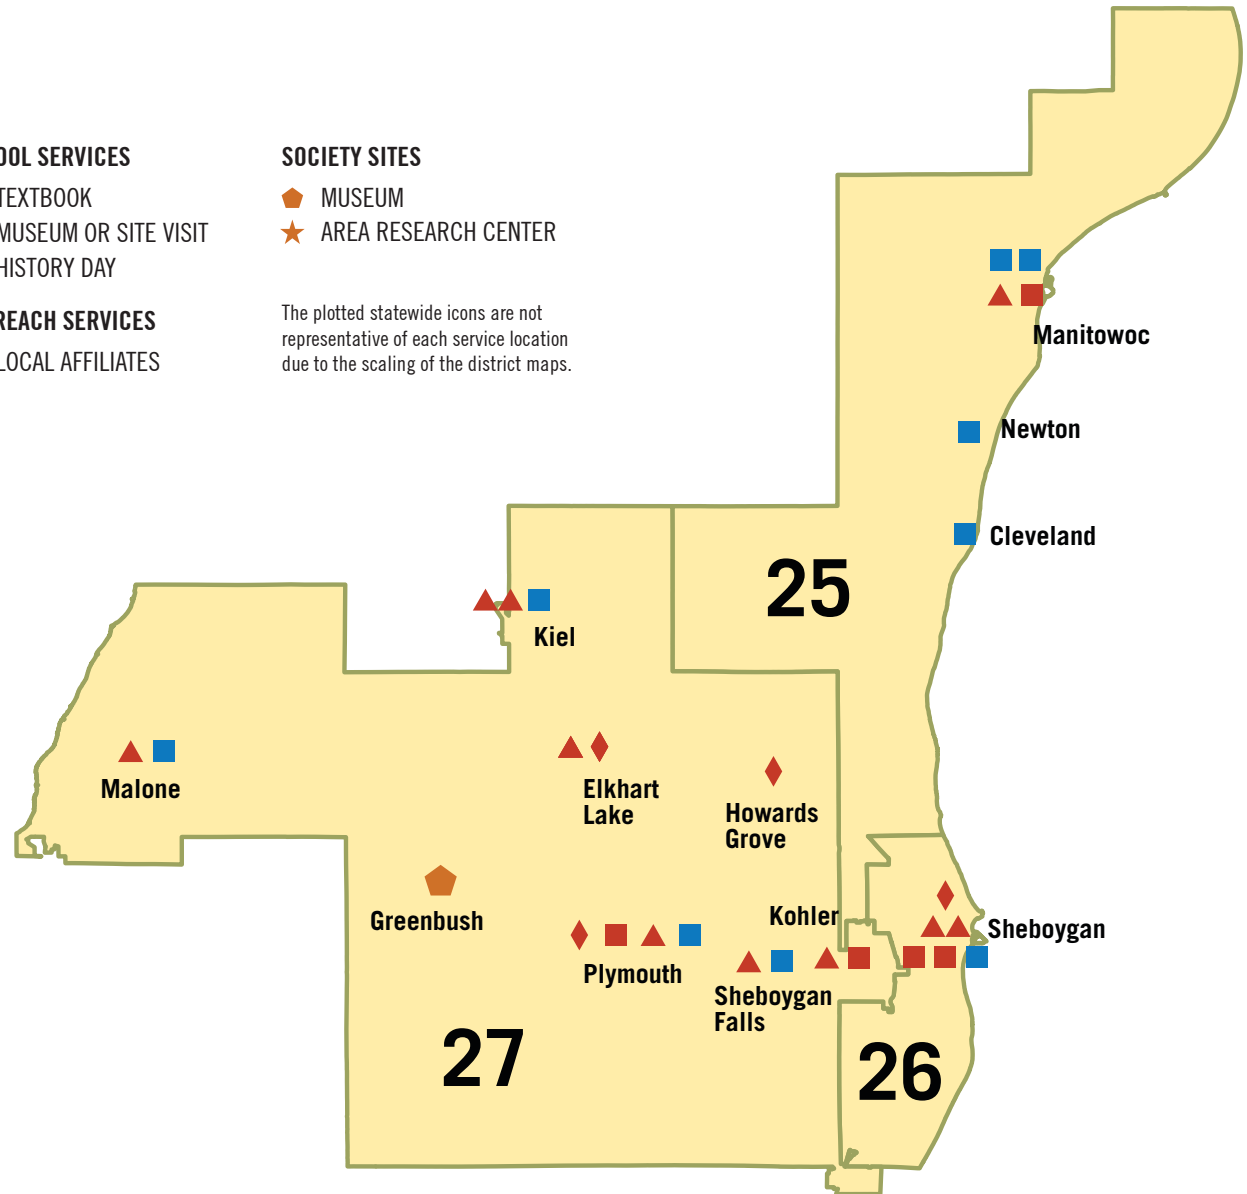

The plotted statewide icons are not representative of each service location due to the scaling of the district maps.

HOW WE SERVE YOUR DISTRICT

Society resources accessed in Wisconsin's
SENATE DISTRICT 9
ASSEMBLY DISTRICTS 25-27

11

Local History Affiliates are located in this district

1

Historic Site (Wade House) with 10,548 visitors

SCHOOL SERVICES

- ▲ TEXTBOOK
- ◆ MUSEUM OR SITE VISIT
- HISTORY DAY

OUTREACH SERVICES

- LOCAL AFFILIATES

SOCIETY SITES

- ◆ MUSEUM
- ★ AREA RESEARCH CENTER

The plotted statewide icons are not representative of each service location due to the scaling of the district maps.

HOW WE SERVE YOUR DISTRICT

Society resources accessed in Wisconsin's
SENATE DISTRICT 10
ASSEMBLY DISTRICTS 28-30

12

Local History Affiliates are located in this district

1

Museum Site (Black Point) with 9,581 visitors

SCHOOL SERVICES

- ▲ TEXTBOOK
- ◆ MUSEUM OR SITE VISIT
- HISTORY DAY

OUTREACH SERVICES

- LOCAL AFFILIATES