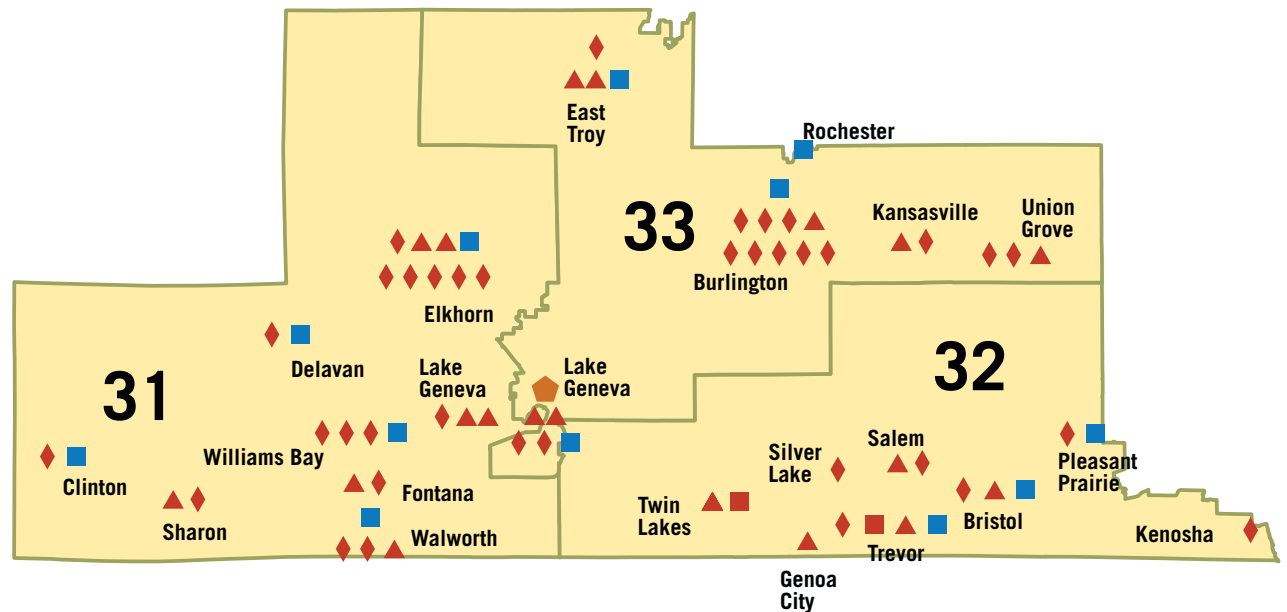

17

Local History Affiliates are located in this district

1

Area Research Center (UW-River Falls)

HOW WE SERVE YOUR DISTRICT

Society resources accessed in Wisconsin's
SENATE DISTRICT 11
ASSEMBLY DISTRICTS 31-33

1,301

Students from 19 schools or school districts using the Historical Society's 4th grade textbook

3,109

Students from 40 schools visiting a Historical Society Museum or Site

50

Students from 1 school participating in National History Day

12

Local History Affiliates are located in this district

1

Museum Site (Black Point) with 9,581 visitors

SCHOOL SERVICES

- ▲ TEXTBOOK
- ◆ MUSEUM OR SITE VISIT
- HISTORY DAY

OUTREACH SERVICES

- LOCAL AFFILIATES