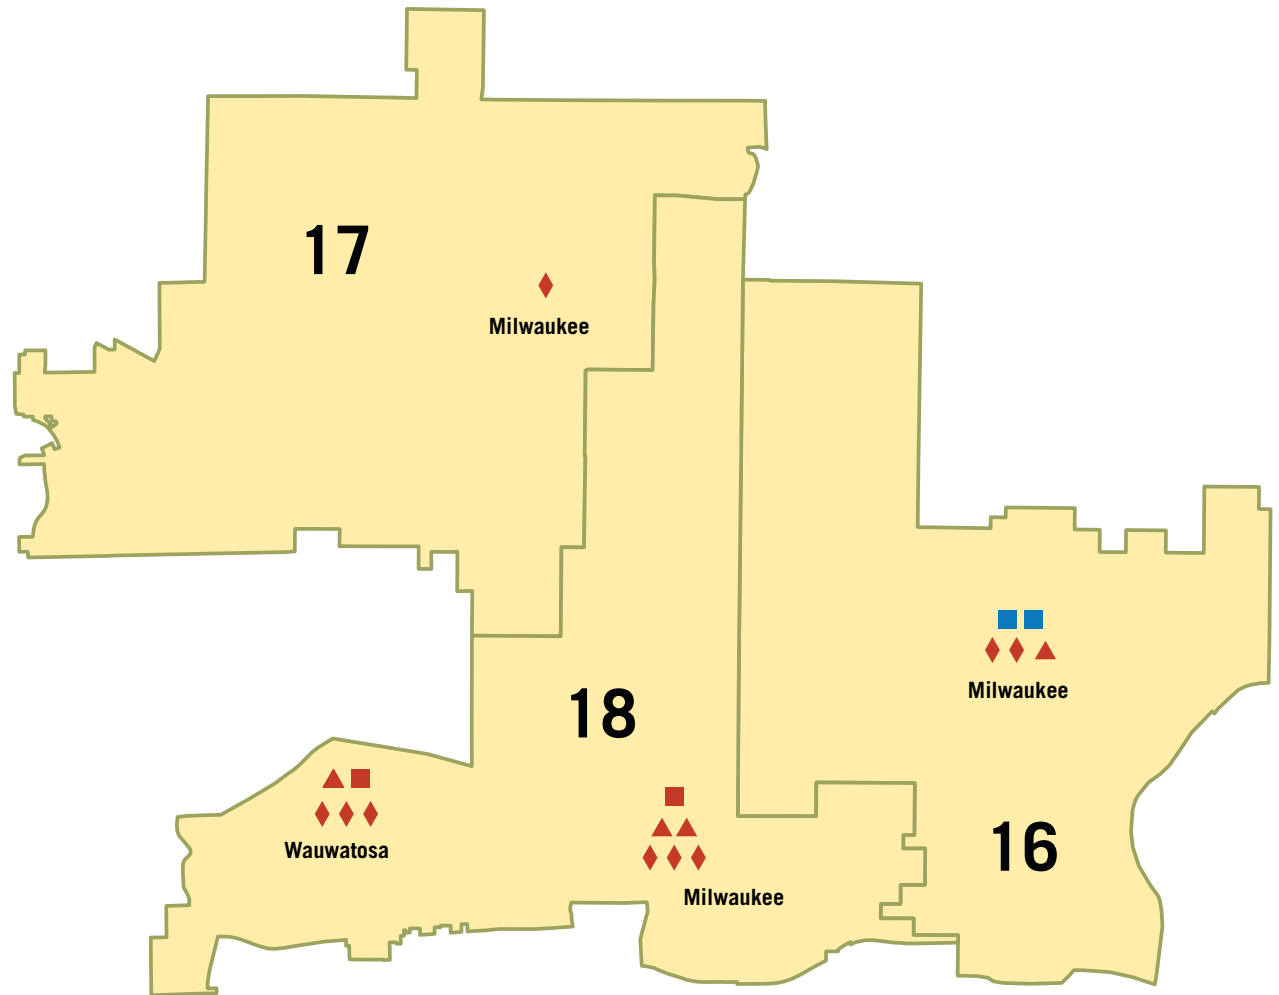

Society resources accessed in Wisconsin's
SENATE DISTRICT 6
ASSEMBLY DISTRICTS 16-18

4,843

Students from 4 schools or school districts using the Historical Society's 4th grade textbook

498

Students from 9 schools visiting a Historical Society Museum or Site

84

Students from 2 schools participating in National History Day

4

Local History Affiliates are located in this district

SCHOOL SERVICES

- ▲ TEXTBOOK
- ◆ MUSEUM OR SITE VISIT
- HISTORY DAY

OUTREACH SERVICES

- LOCAL AFFILIATES

SOCIETY SITES

- ◆ MUSEUM
- ★ AREA RESEARCH CENTER

The plotted statewide icons are not representative of each service location due to the scaling of the district maps.

HOW WE SERVE YOUR DISTRICT

Society resources accessed in Wisconsin's
SENATE DISTRICT 7
ASSEMBLY DISTRICTS 19-21

420

Students from 5 schools or school districts using the Historical Society's 4th grade textbook

291

Students from 4 schools visiting a Historical Society Museum or Site