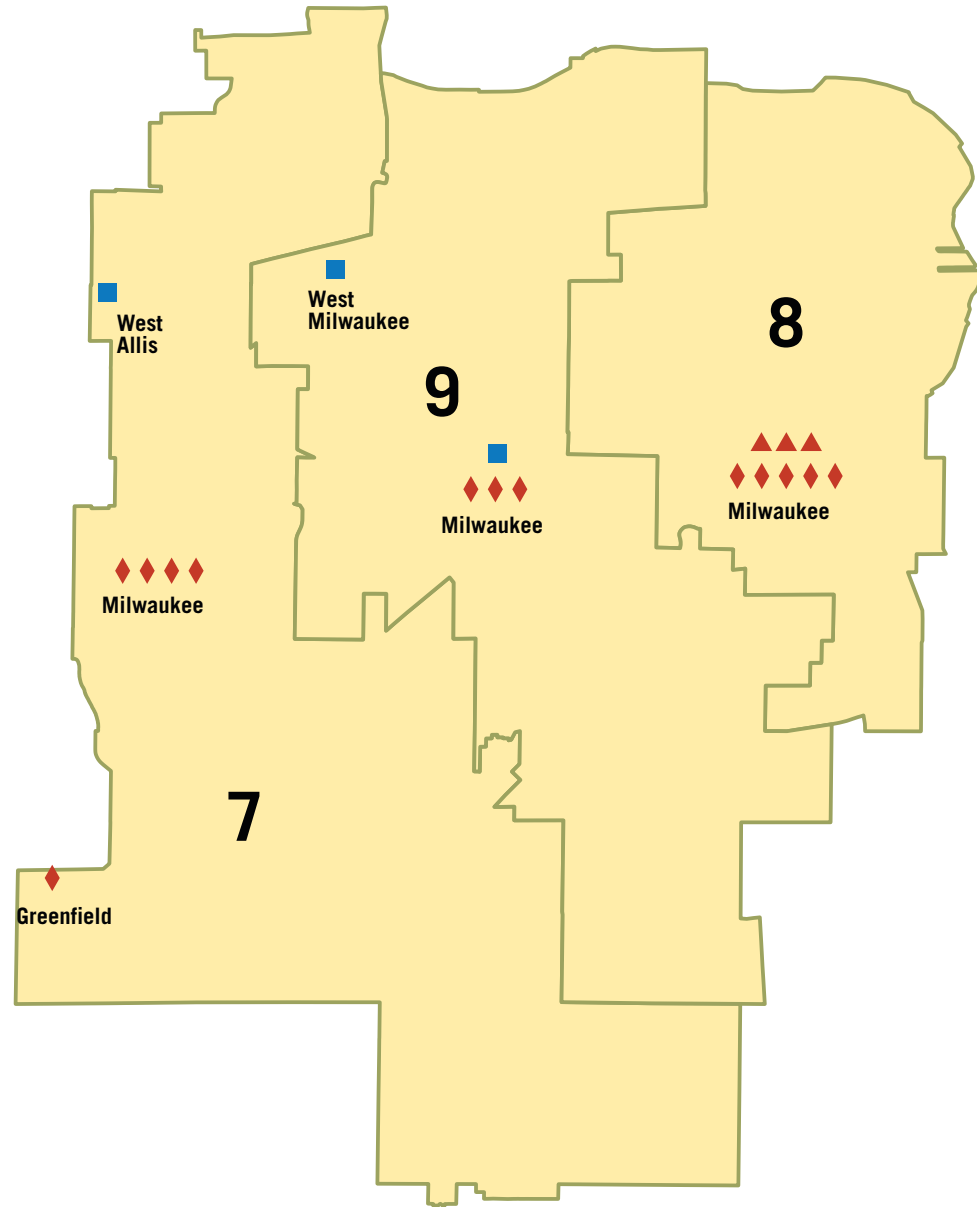

304

Students from 4 schools visiting a Historical Society Museum or Site

239

Students from 2 schools participating in National History Day

17

Local History Affiliates are located in this district

SCHOOL SERVICES

- ▲ TEXTBOOK
- ◆ MUSEUM OR SITE VISIT
- HISTORY DAY

OUTREACH SERVICES

- LOCAL AFFILIATES

SOCIETY SITES

- ◆ MUSEUM
- ★ AREA RESEARCH CENTER

The plotted statewide icons are not representative of each service location due to the scaling of the district maps.

HOW WE SERVE YOUR DISTRICT

Society resources accessed in Wisconsin's
SENATE DISTRICT 3
ASSEMBLY DISTRICTS 7-9

180

Students from 3 schools or school districts using the Historical Society's 4th grade textbook

1,314

Students from 14 schools visiting a Historical Society Museum or Site

3

Local History Affiliates are located in this district

SCHOOL SERVICES

- ▲ TEXTBOOK
- ◆ MUSEUM OR SITE VISIT
- HISTORY DAY

OUTREACH SERVICES