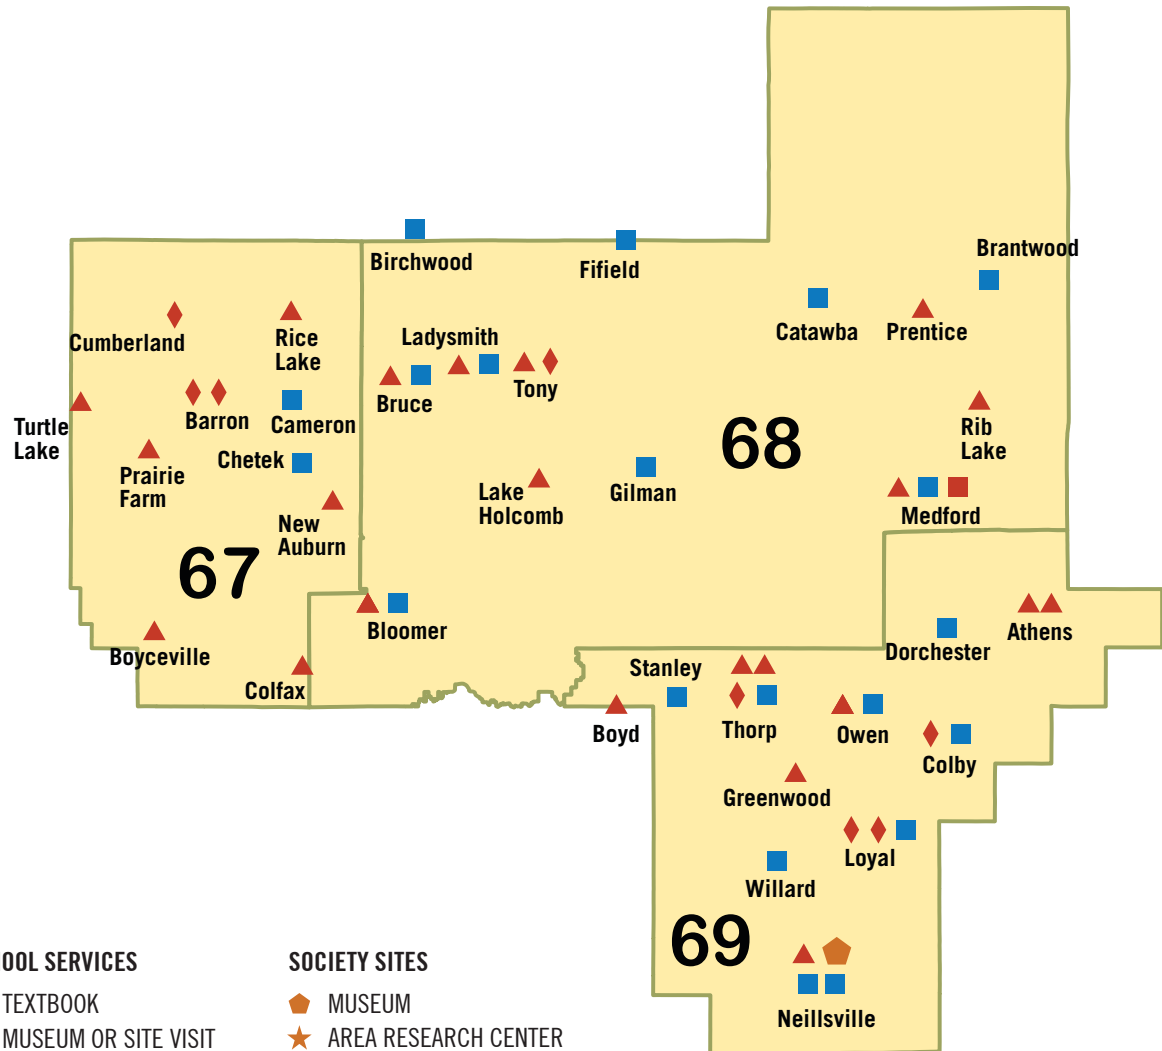

2

Students from 1 school participating in National History Day

19

Local History Affiliates are located in this district

1

Museum Site (Reed School) with 383 visitors

SCHOOL SERVICES

- ▲ TEXTBOOK
- ◆ MUSEUM OR SITE VISIT
- HISTORY DAY