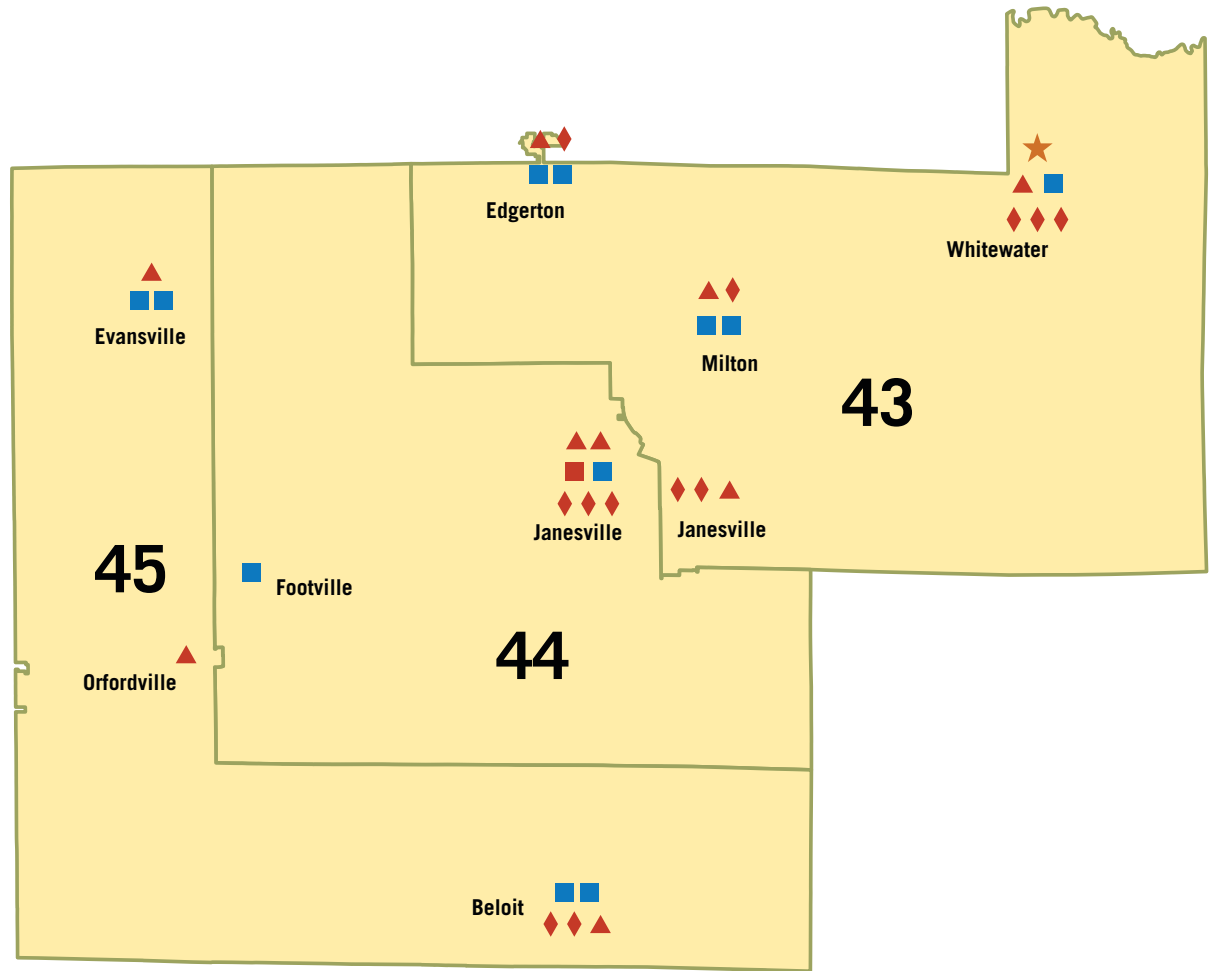

1,496

Students from 12 schools visiting a Historical Society Museum or Site

6

Students from 1 school participating in National History Day

11

Local History Affiliates are located in this district

1

Area Research Center (UW-Whitewater)