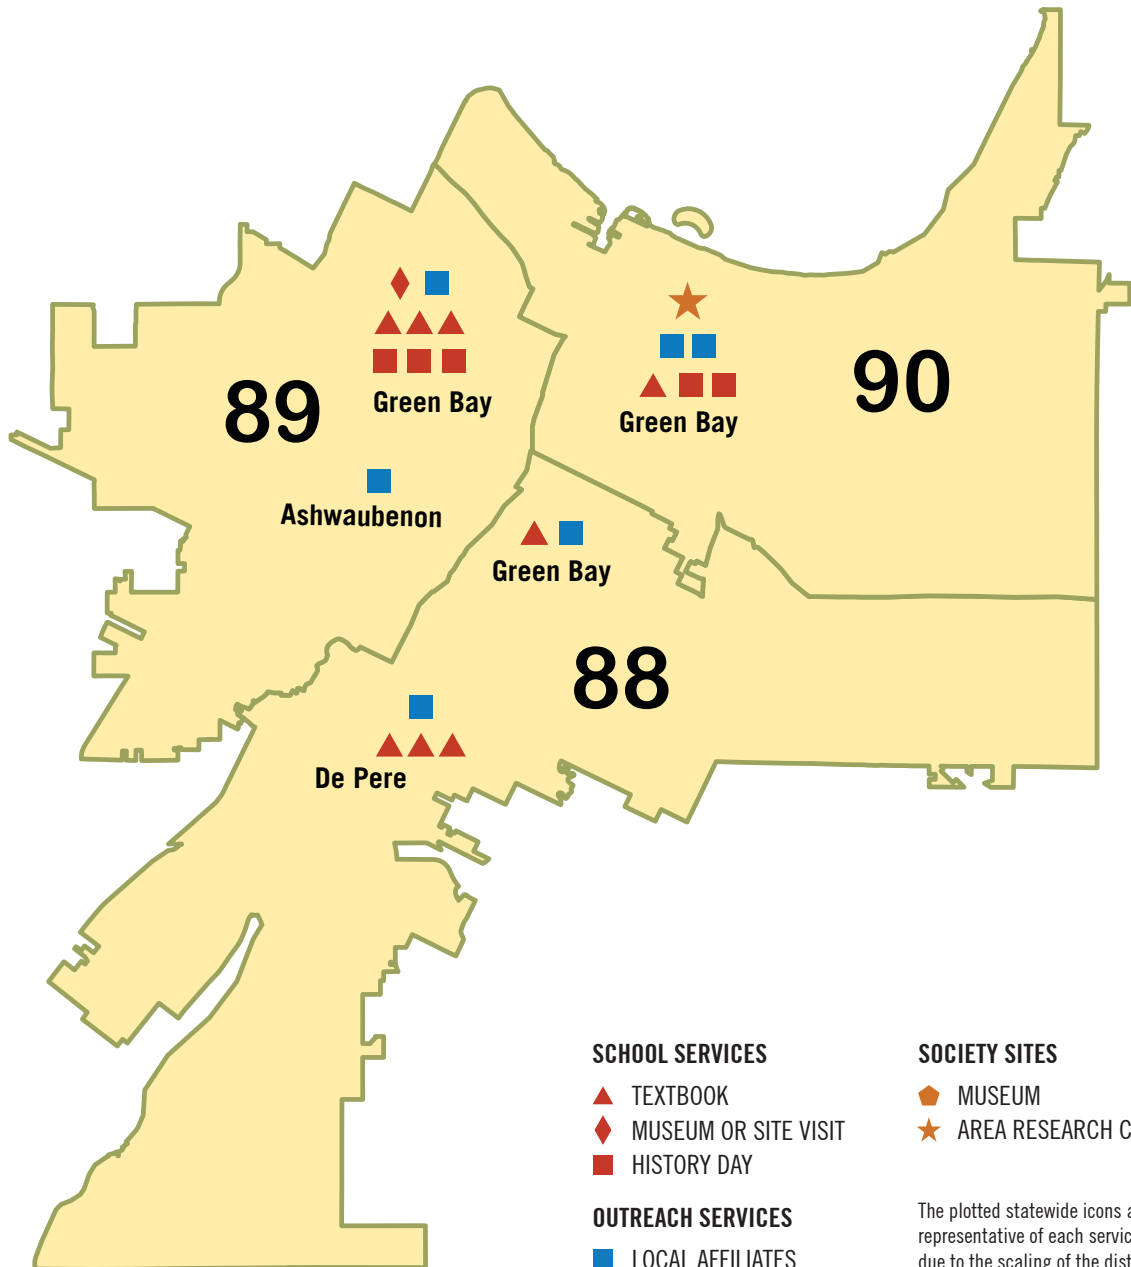

240

Students from 1 school visiting a Historical Society Museum or Site

46

Students from 5 schools participating in National History Day

6

Local History Affiliates are located in this district

1

Area Research Center (UW-Green Bay)