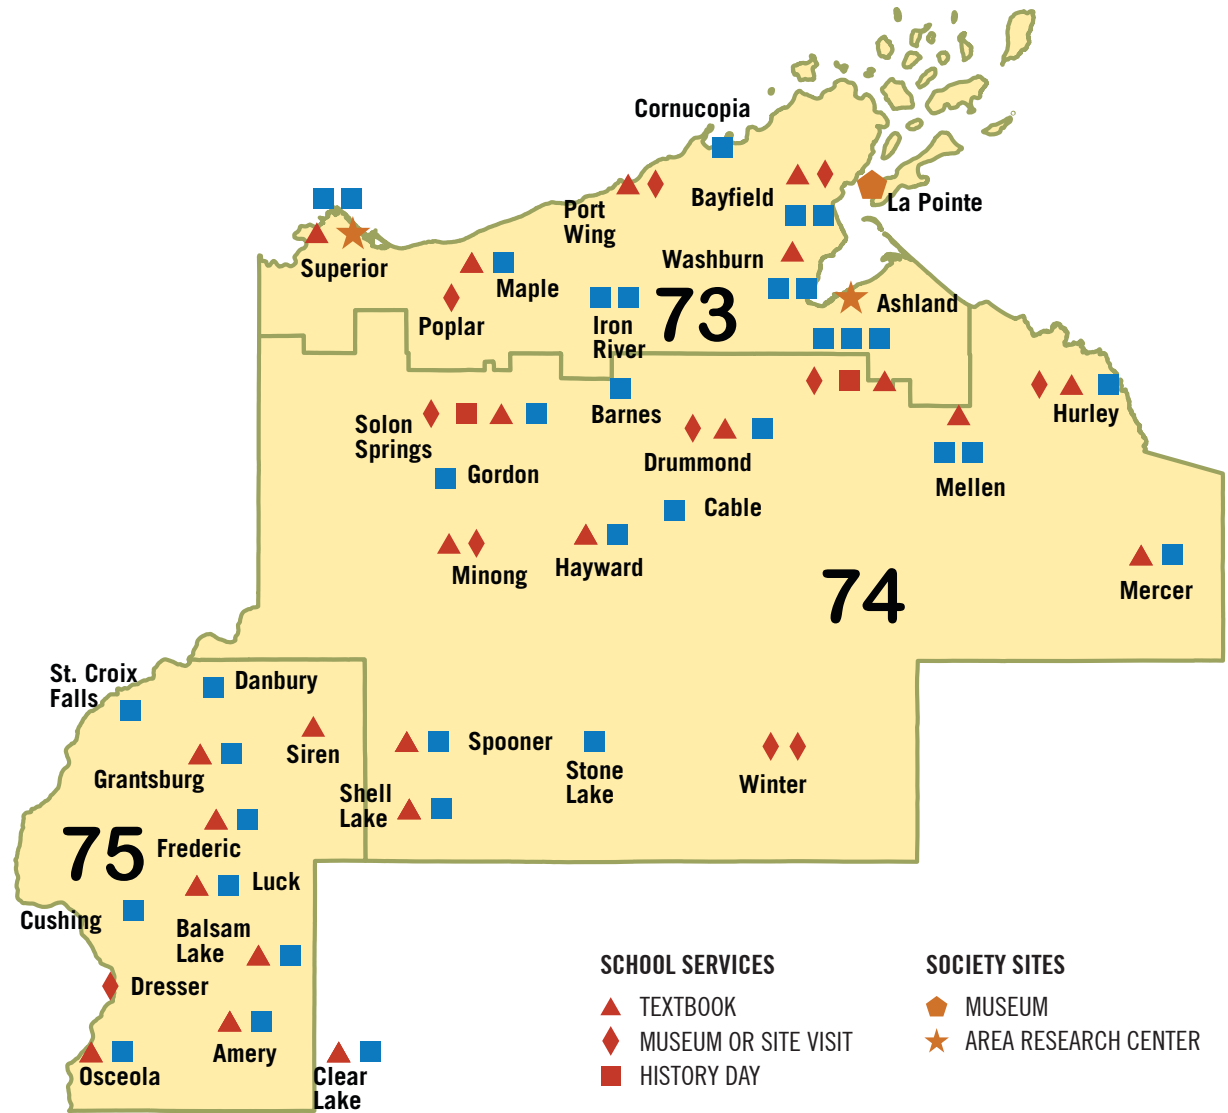

10

Students from 2 schools participating in National History Day

39

Local History Affiliates are located in this district

1

Museum Site (Madeline Island Museum) with 13,915 visitors

2

Area Research Centers (UW-Superior and Northwoods)