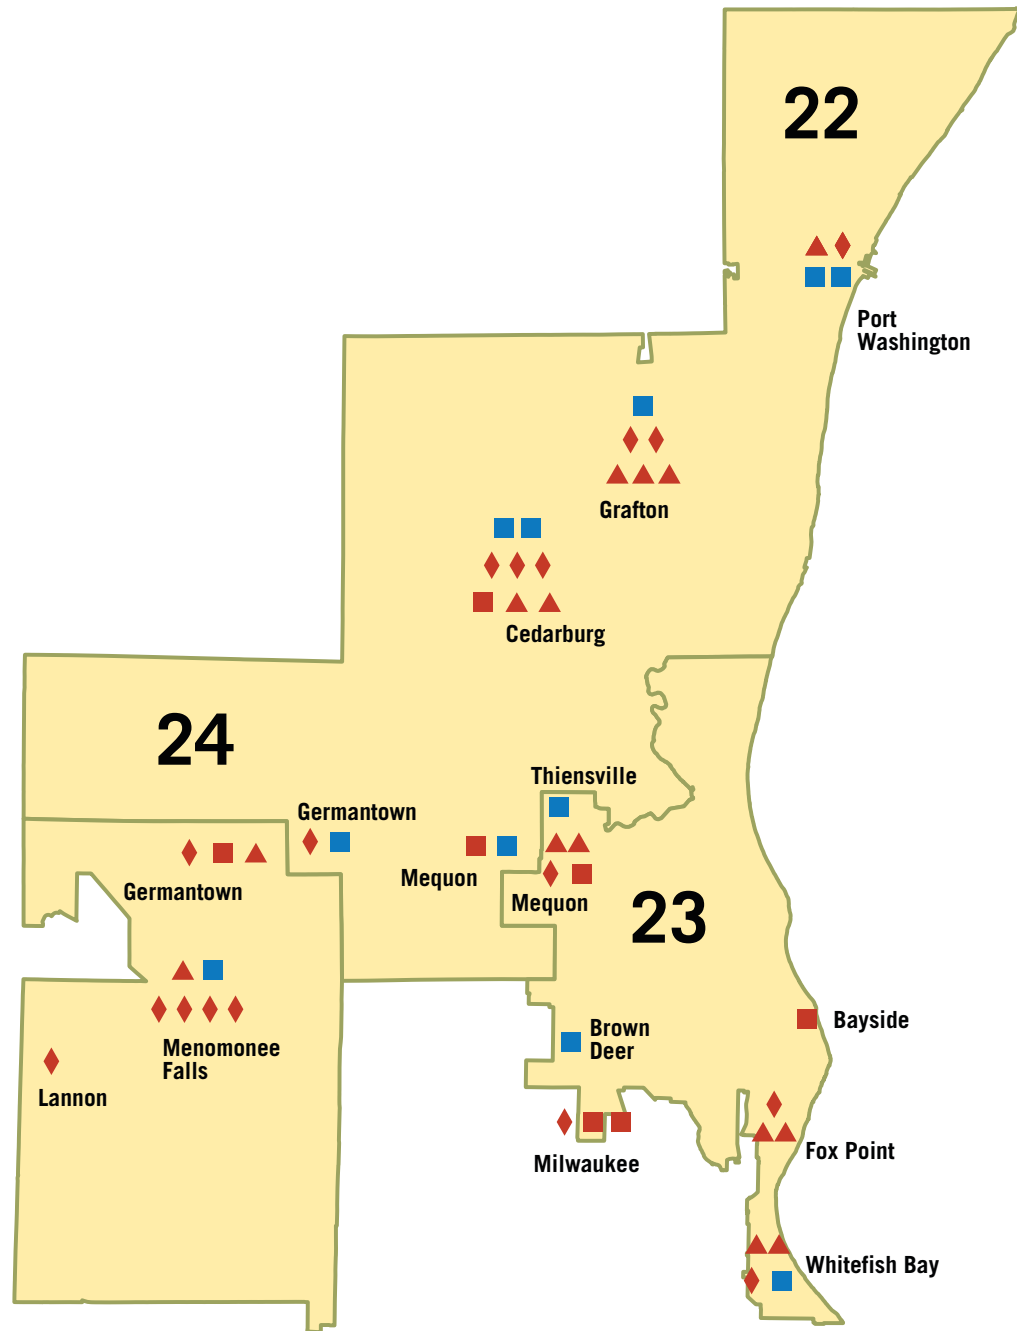

12

Local History Affiliates are located in this district

SCHOOL SERVICES

- ▲ TEXTBOOK
- ◆ MUSEUM OR SITE VISIT
- HISTORY DAY

OUTREACH SERVICES

- LOCAL AFFILIATES

SOCIETY SITES

- ◆ MUSEUM
- ★ AREA RESEARCH CENTER

The plotted statewide icons are not representative of each service location due to the scaling of the district maps.

HOW WE SERVE YOUR DISTRICT

Society resources accessed in Wisconsin's
SENATE DISTRICT 9
ASSEMBLY DISTRICTS 25-27

11

Local History Affiliates are located in this district

1

Historic Site (Wade House) with 10,548 visitors

SCHOOL SERVICES

- ▲ TEXTBOOK
- ◆ MUSEUM OR SITE VISIT
- HISTORY DAY

OUTREACH SERVICES

- LOCAL AFFILIATES