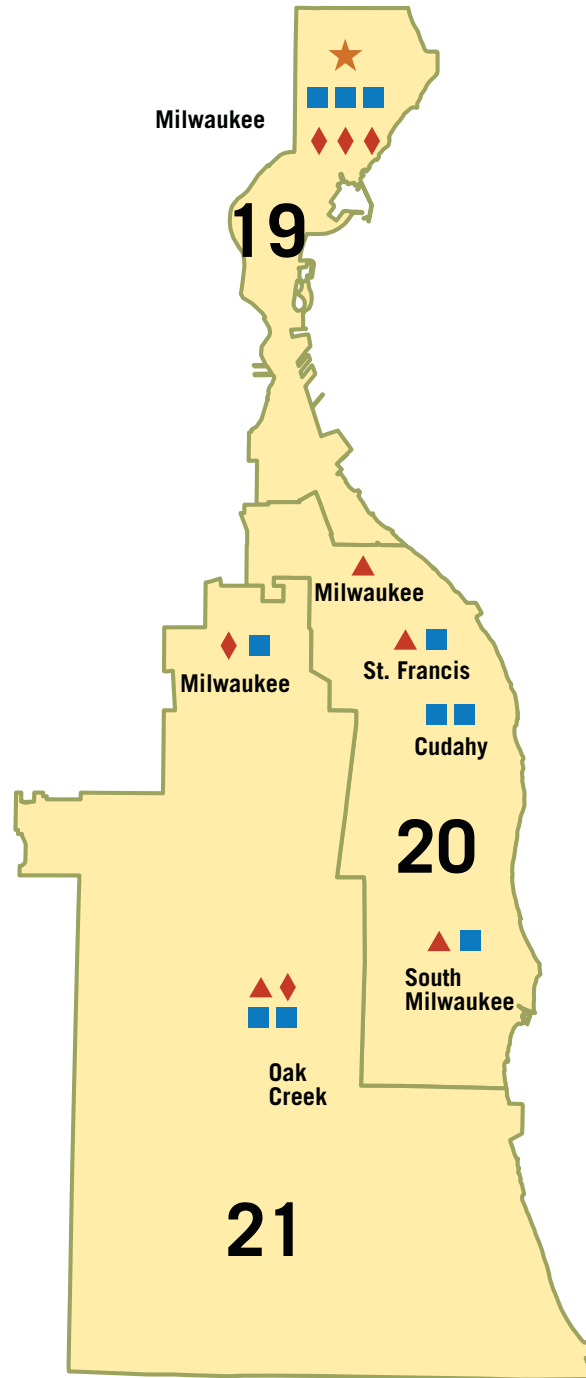

HOW WE SERVE YOUR DISTRICT

Society resources accessed in Wisconsin's
SENATE DISTRICT 7
ASSEMBLY DISTRICTS 19-21

420

Students from 5 schools or school districts using the Historical Society's 4th grade textbook

291

Students from 4 schools visiting a Historical Society Museum or Site

10

Local History Affiliates are located in this district

1

Area Research Center (UW-Milwaukee)

SCHOOL SERVICES

- ▲ TEXTBOOK
- MUSEUM OR SITE VISIT
- HISTORY DAY

OUTREACH SERVICES

- LOCAL AFFILIATES

SOCIETY SITES

- MUSEUM
- ★ AREA RESEARCH CENTER

The plotted statewide icons are not representative of each service location due to the scaling of the district maps.