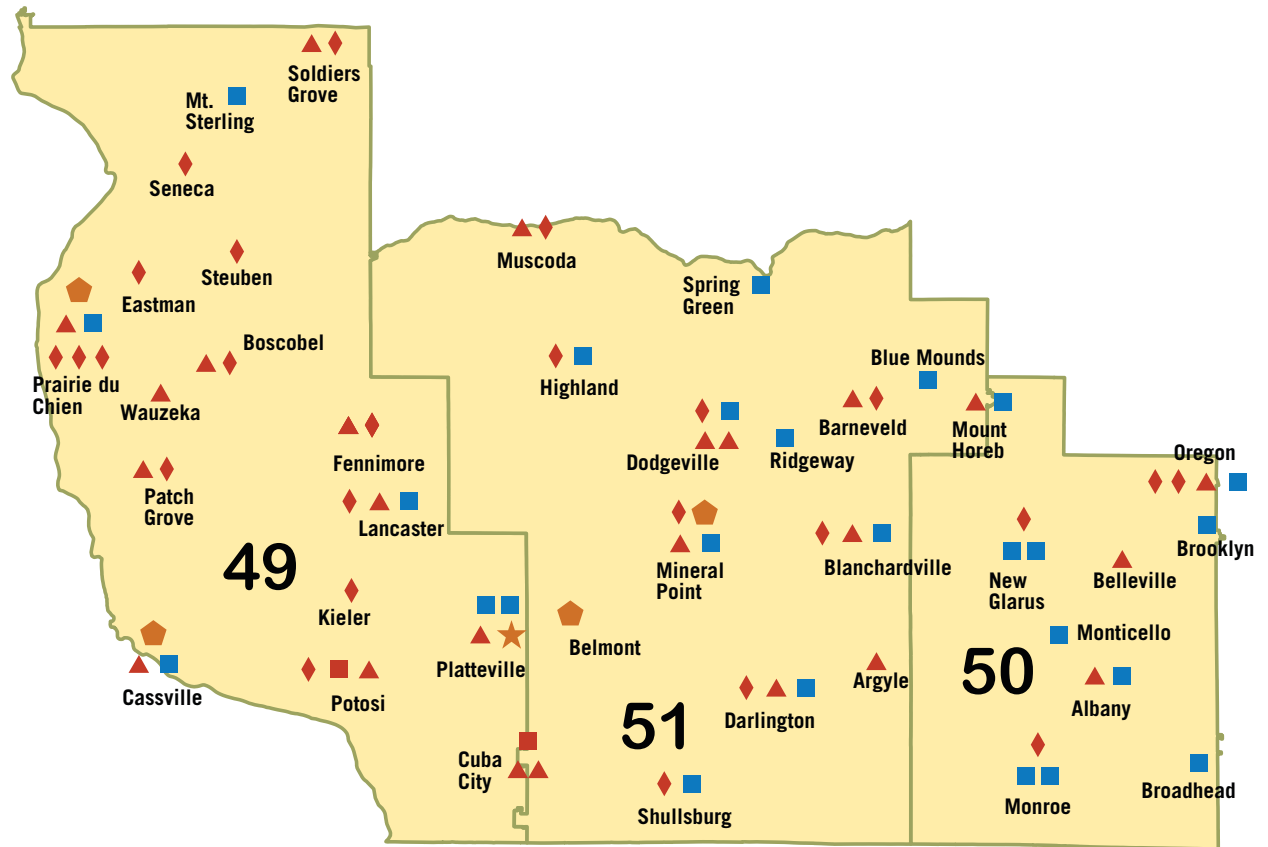

HOW WE SERVE YOUR DISTRICT

Society resources accessed in Wisconsin's
SENATE DISTRICT 17
ASSEMBLY DISTRICTS 49-51

1,411

Students from 25 schools or school districts using the Historical Society's 4th grade textbook

1,828

Students from 26 schools visiting a Historical Society Museum or Site

110

Students from 2 schools participating in National History Day

26

Local History Affiliates are located in this district

4

Museum Sites (Stonefield, Villa Louis, Pendarvis & First Capitol) with 22,553 visitors

1

Area Research Center (UW-Platteville)

SCHOOL SERVICES

- ▲ TEXTBOOK
- MUSEUM OR SITE VISIT
- HISTORY DAY

OUTREACH SERVICES

- LOCAL AFFILIATES

SOCIETY SITES

- MUSEUM
- ★ AREA RESEARCH CENTER

The plotted statewide icons are not representative of each service location due to the scaling of the district maps.