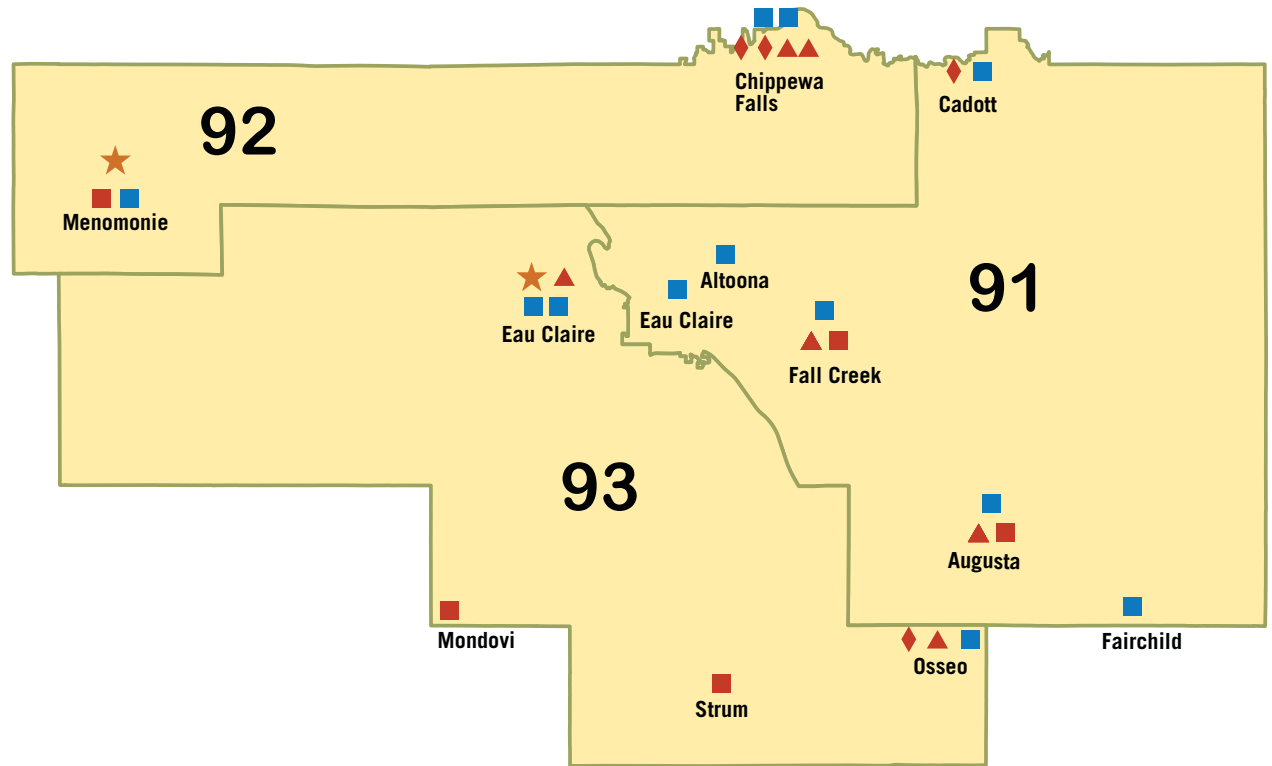

291

Students from 3 schools visiting a Historical Society Museum or Site

338

Students from 5 schools participating in National History Day

12

Local History Affiliates are located in this district

2

Area Research Centers (UW-Stout and UW-Eau Claire)