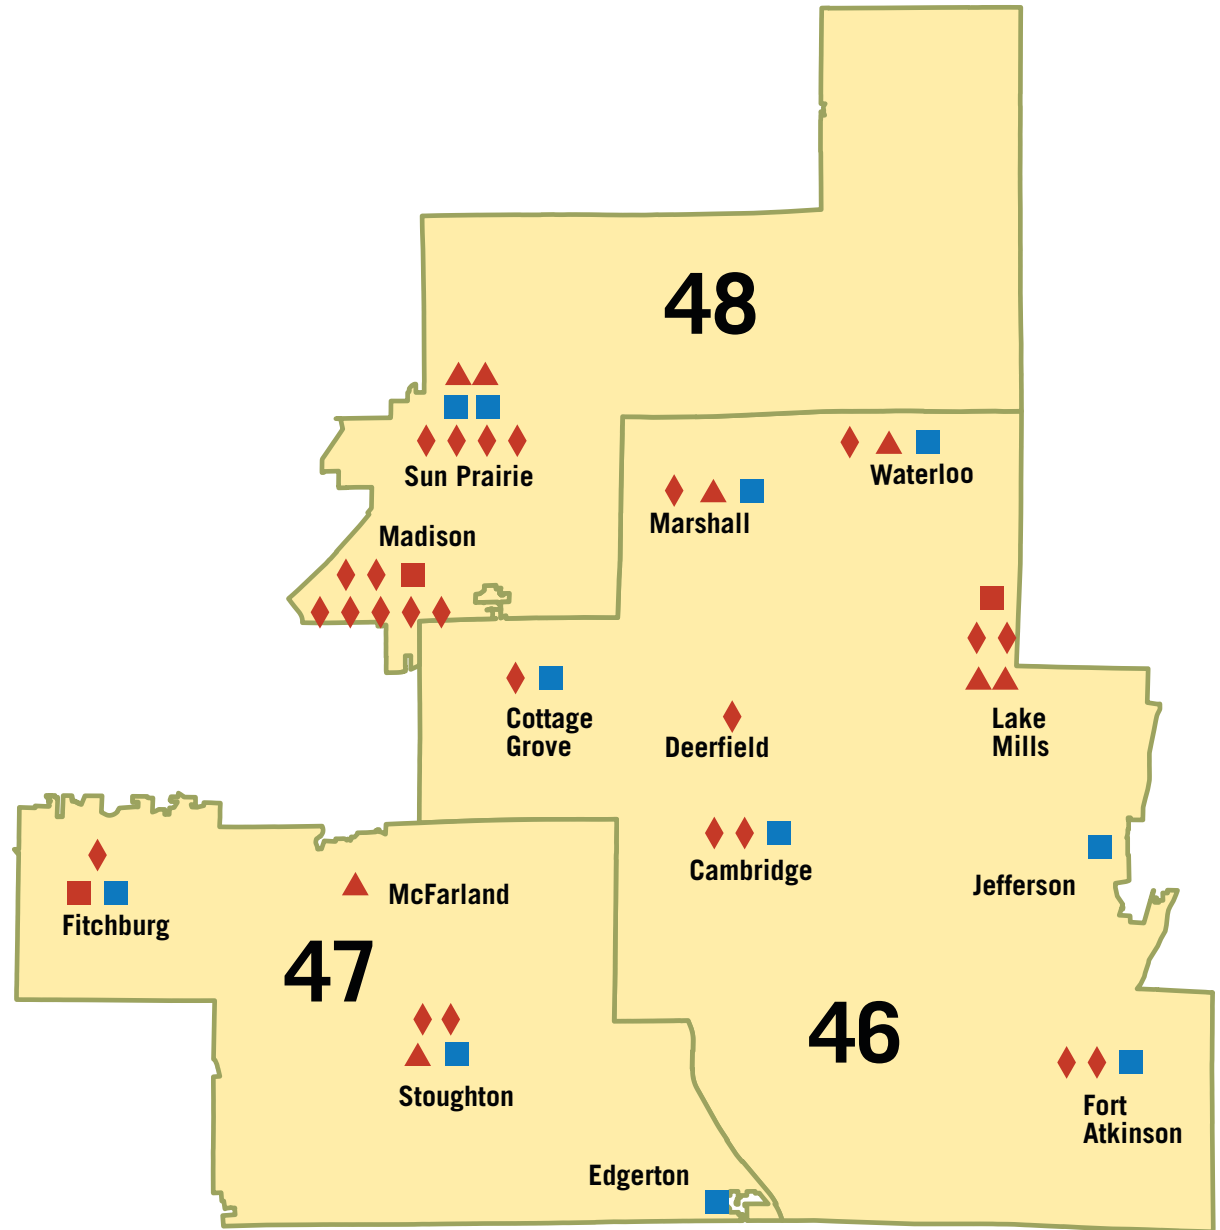

1,385

Students from 18 schools visiting a Historical Society Museum or Site

131

Students from 2 schools participating in National History Day

10

Local History Affiliates are located in this district

SCHOOL SERVICES

- ▲ TEXTBOOK
- ◆ MUSEUM OR SITE VISIT
- HISTORY DAY

OUTREACH SERVICES

- LOCAL AFFILIATES

SOCIETY SITES

- ◆ MUSEUM
- ★ AREA RESEARCH CENTER

The plotted statewide icons are not representative of each service location due to the scaling of the district maps.

1,828

Students from 26 schools visiting a Historical Society Museum or Site

110

Students from 2 schools participating in National History Day

26

Local History Affiliates are located in this district

4

Museum Sites (Stonefield, Villa Louis, Pendarvis & First Capitol) with 22,553 visitors