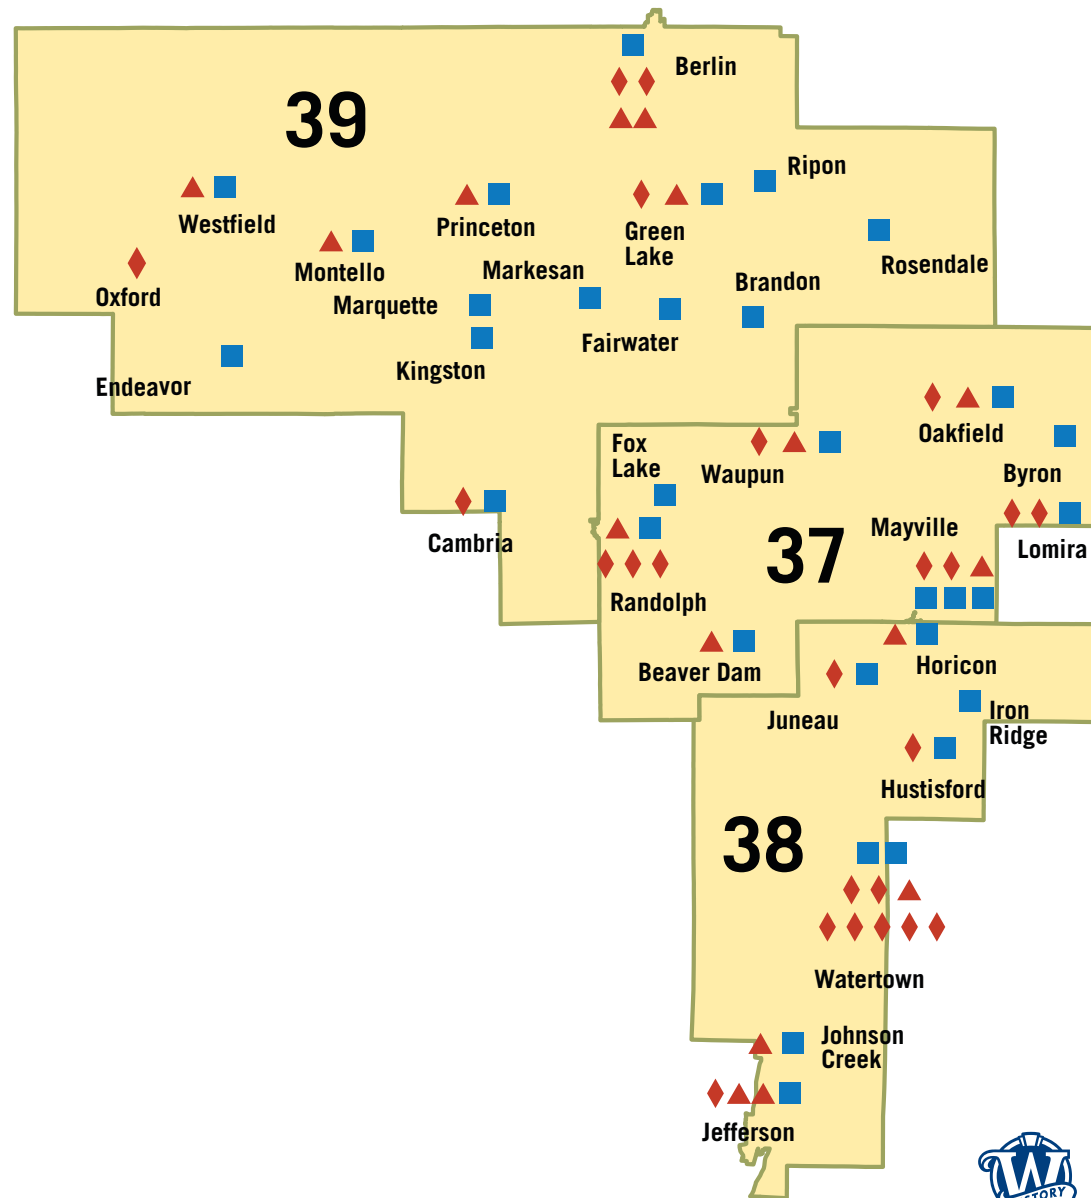

12

Local History Affiliates are located in this district

1

Museum Site (Black Point) with 9,581 visitors

SCHOOL SERVICES

- ▲ TEXTBOOK
- ◆ MUSEUM OR SITE VISIT
- HISTORY DAY

OUTREACH SERVICES

- LOCAL AFFILIATES

SCHOOL SERVICES

- ▲ TEXTBOOK
- ◆ MUSEUM OR SITE VISIT
- HISTORY DAY

OUTREACH SERVICES

- LOCAL AFFILIATES

SOCIETY SITES

- ◆ MUSEUM
- ★ AREA RESEARCH CENTER

The plotted statewide icons are not representative of each service location due to the scaling of the district maps.