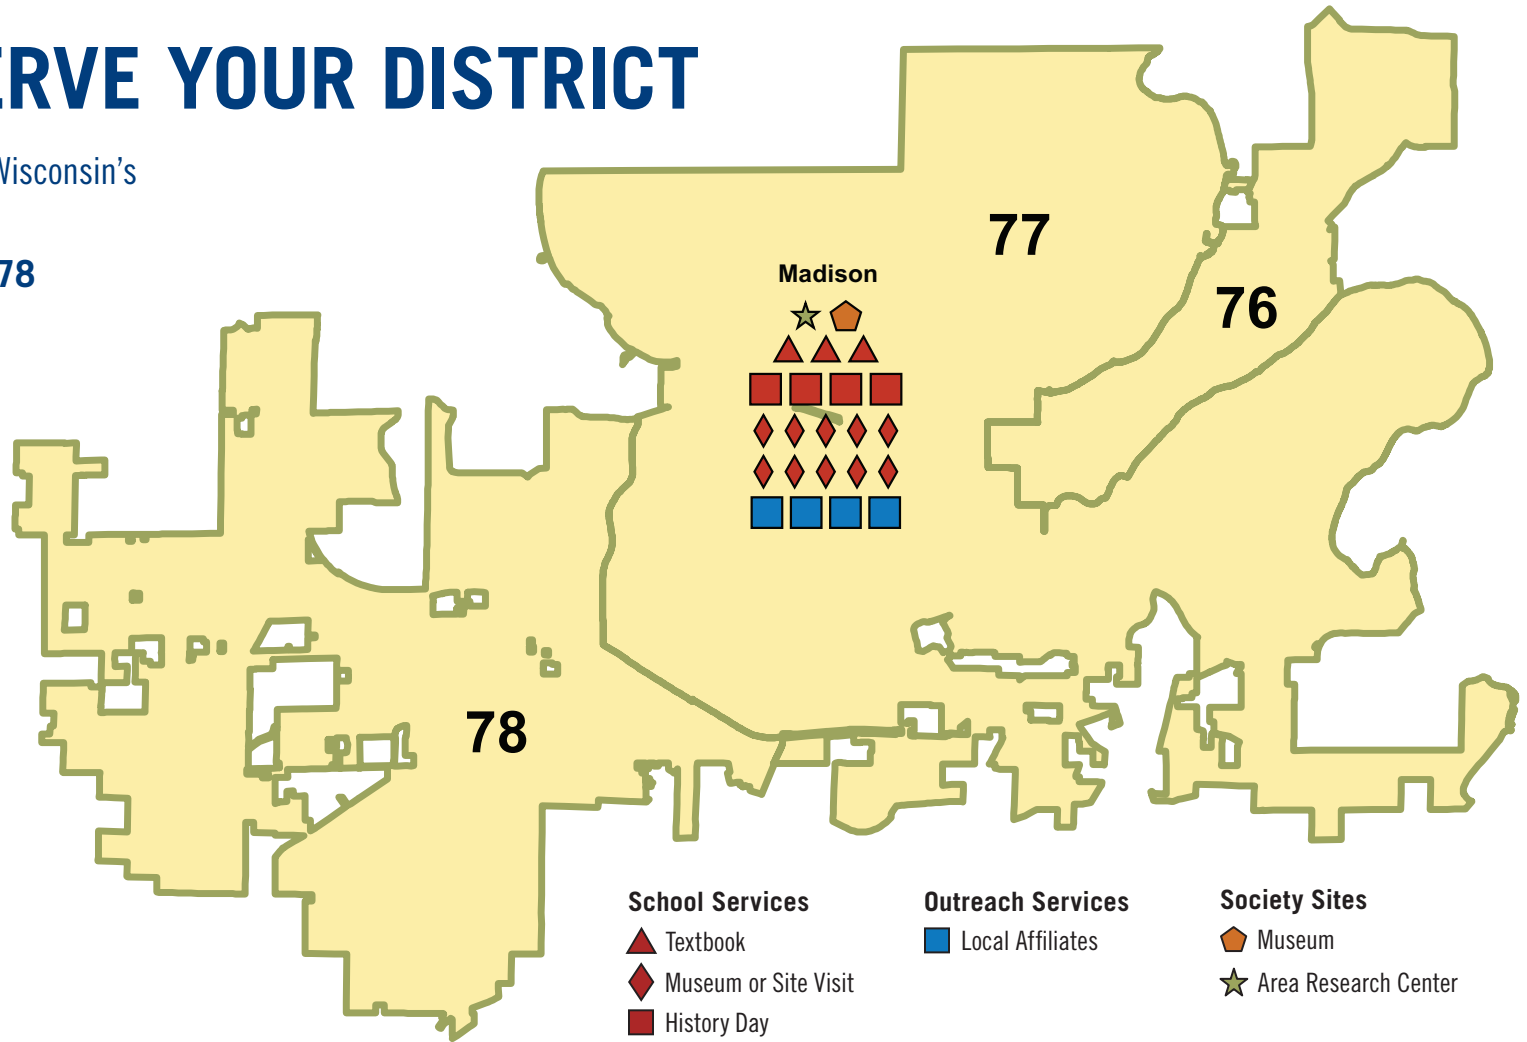

HOW WE SERVE YOUR DISTRICT

Society resources accessed in Wisconsin's

SENATE DISTRICT 26

ASSEMBLY DISTRICTS 76-78

School Services

- ▲ Textbook
- Museum or Site Visit
- History Day

Outreach Services

- Local Affiliates

Society Sites

- Museum
- ★ Area Research Center

1,828

Students use the Society's 4th-grade Wisconsin history textbook

504

Students visited the Wisconsin Historical Museum or a Society Site

232

Students participated in the National History Day program

4

Local History affiliates are located in this district

1

Area Research Center Wisconsin Historical Society

28,697

Visitors to Madeline Island

The plotted statewide service icon locations are not representative of every local affiliate due to the scaling of the district maps.