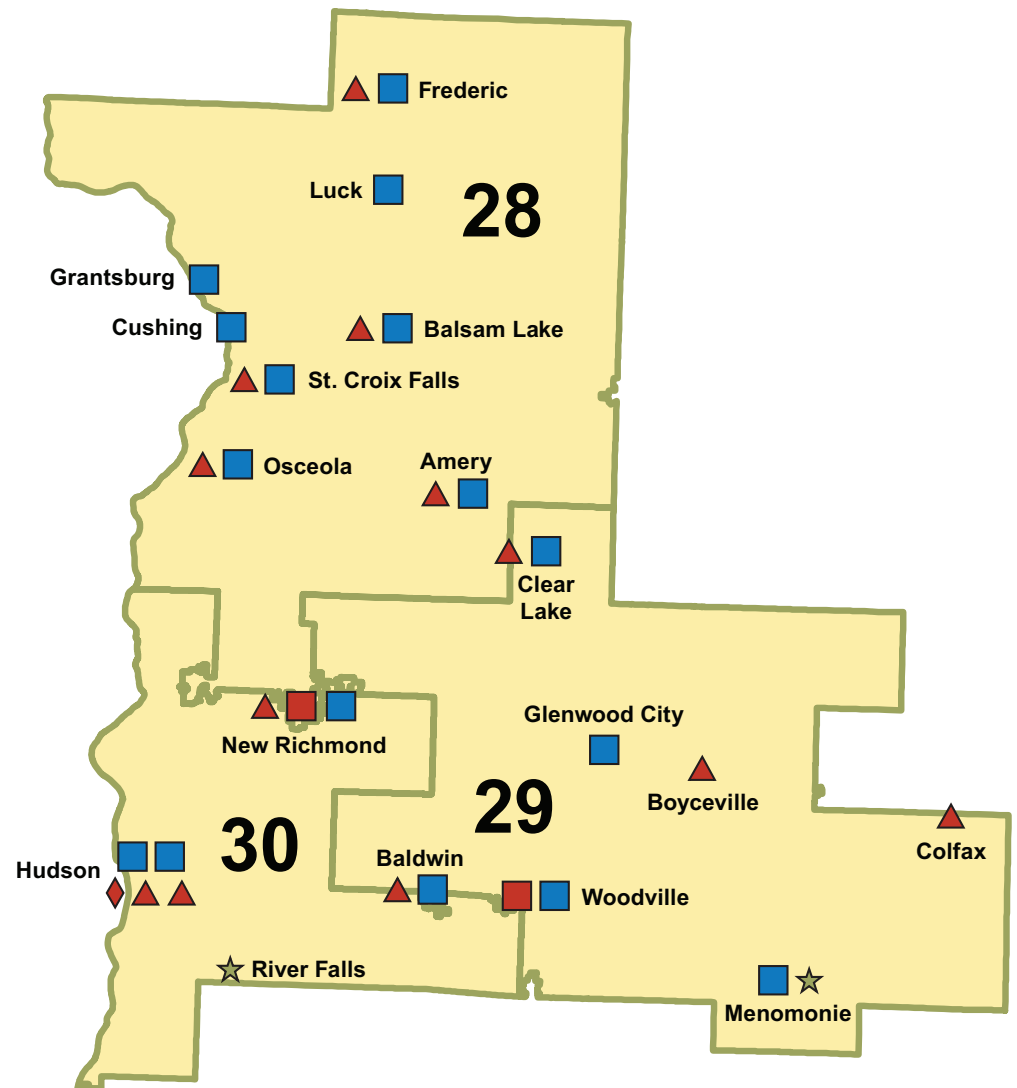

HOW WE SERVE YOUR DISTRICT

Society resources accessed in Wisconsin's

SENATE DISTRICT 10

ASSEMBLY DISTRICTS 28-30

1,348

Students use the Society's 4th-grade Wisconsin history textbook

21

Students visited the Wisconsin Historical Museum or a Society Site

117

Students participated in the National History Day program

15

Local History affiliates are located in this district

2

Area Research Centers
UW-River Falls, UW-Menomonie

School Services

- ▲ Textbook
- Museum or Site Visit
- History Day

Outreach Services

- Local Affiliates

Society Sites

- Museum
- ★ Area Research Center

WISCONSIN
HISTORICAL
SOCIETY

The plotted statewide service icon locations are not representative of every local affiliate due to the scaling of the district maps.