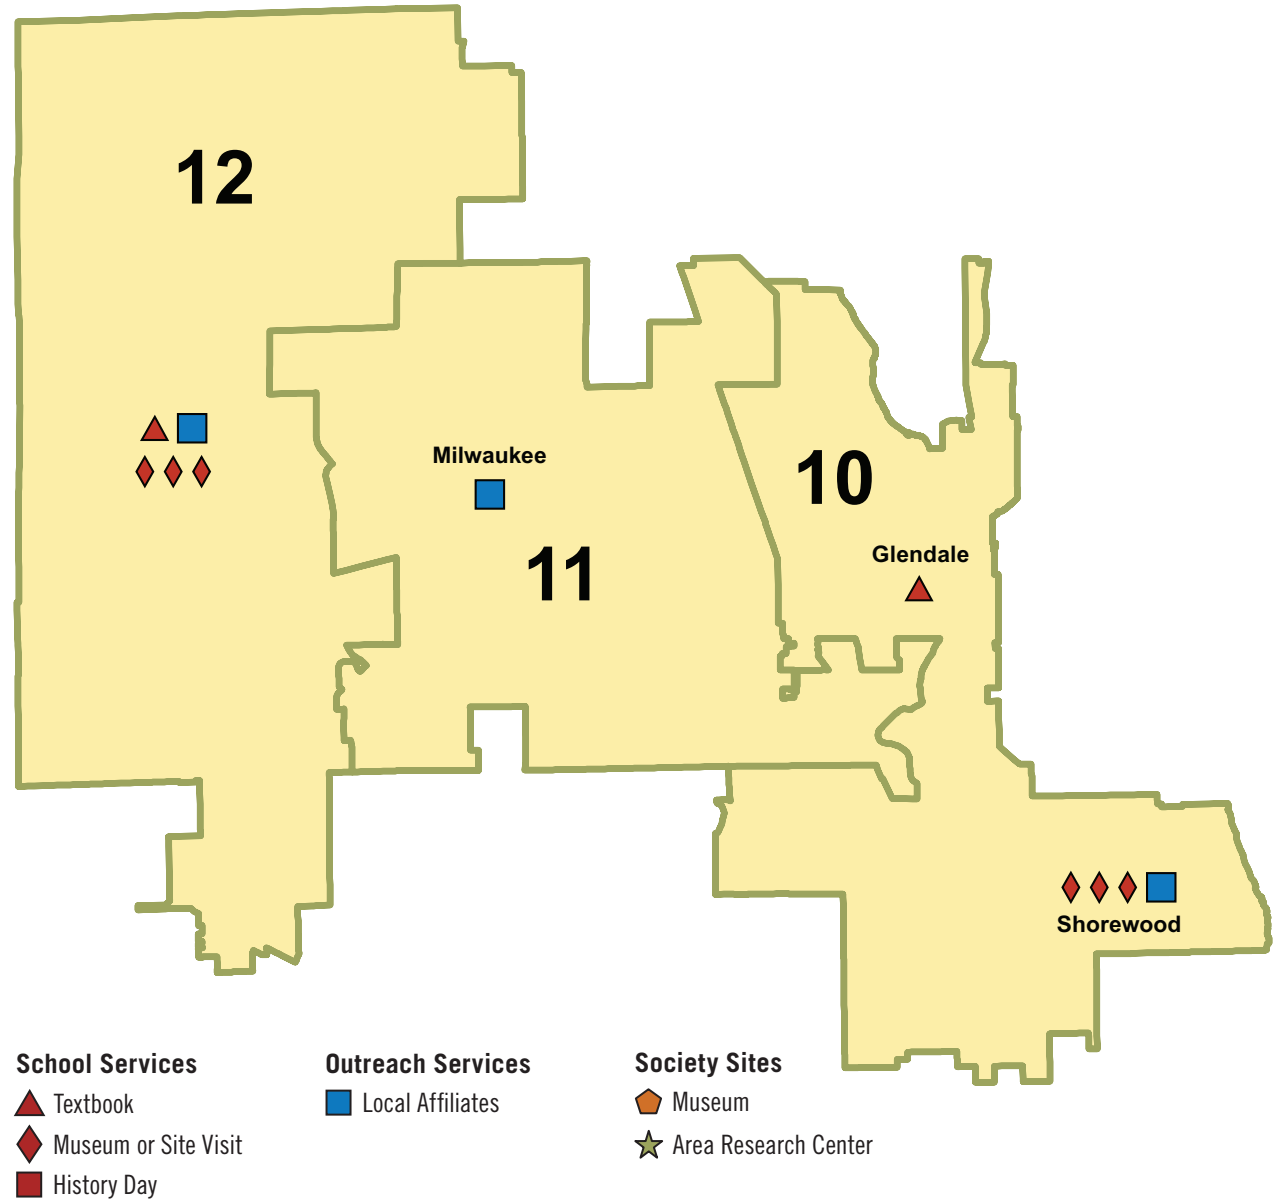

835

Students visited the Wisconsin Historical Museum or a Society Site

3

Local History affiliates are located in this district

School Services

- ▲ Textbook
- ◆ Museum or Site Visit
- History Day

Outreach Services

- Local Affiliates

Society Sites

- Museum
- ★ Area Research Center

The plotted statewide service icon locations are not representative of every local affiliate due to the scaling of the district maps.

HOW WE SERVE YOUR DISTRICT

WISCONSIN
HISTORICAL
SOCIETY

Society resources accessed in Wisconsin's

SENATE DISTRICT 4

ASSEMBLY DISTRICTS 10-12

160

Students use the Society's 4th-grade Wisconsin history textbook

231

Students visited the Wisconsin Historical Museum or a Society Site

3

Local History affiliates are located in this district

The plotted statewide service icon locations are not representative of every local affiliate due to the scaling of the district maps.

HOW WE SERVE YOUR DISTRICT