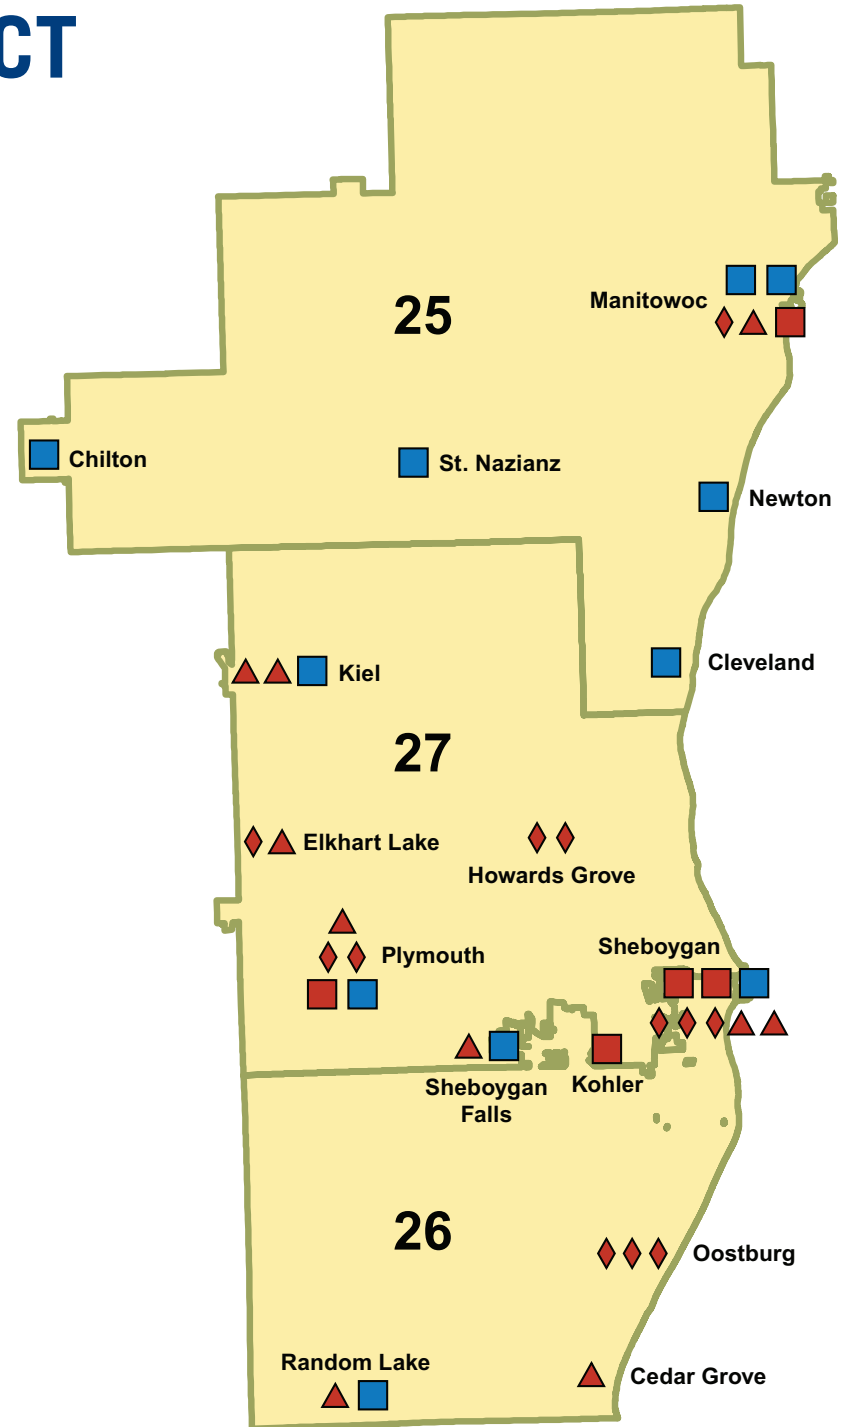

HOW WE SERVE YOUR DISTRICT

Society resources accessed in Wisconsin's

SENATE DISTRICT 9

ASSEMBLY DISTRICTS 25-27

1,195

Students use the Society's 4th-grade Wisconsin history textbook

1,150

Students visited the Wisconsin Historical Museum or a Society Site

97

Students participated in the National History Day program

11

Local History affiliates are located in this district

School Services

- ▲ Textbook
- Museum or Site Visit
- History Day

Outreach Services

- Local Affiliates

Society Sites

- Museum
- ★ Area Research Center

WISCONSIN
HISTORICAL
SOCIETY

The plotted statewide service icon locations are not representative of every local affiliate due to the scaling of the district maps.