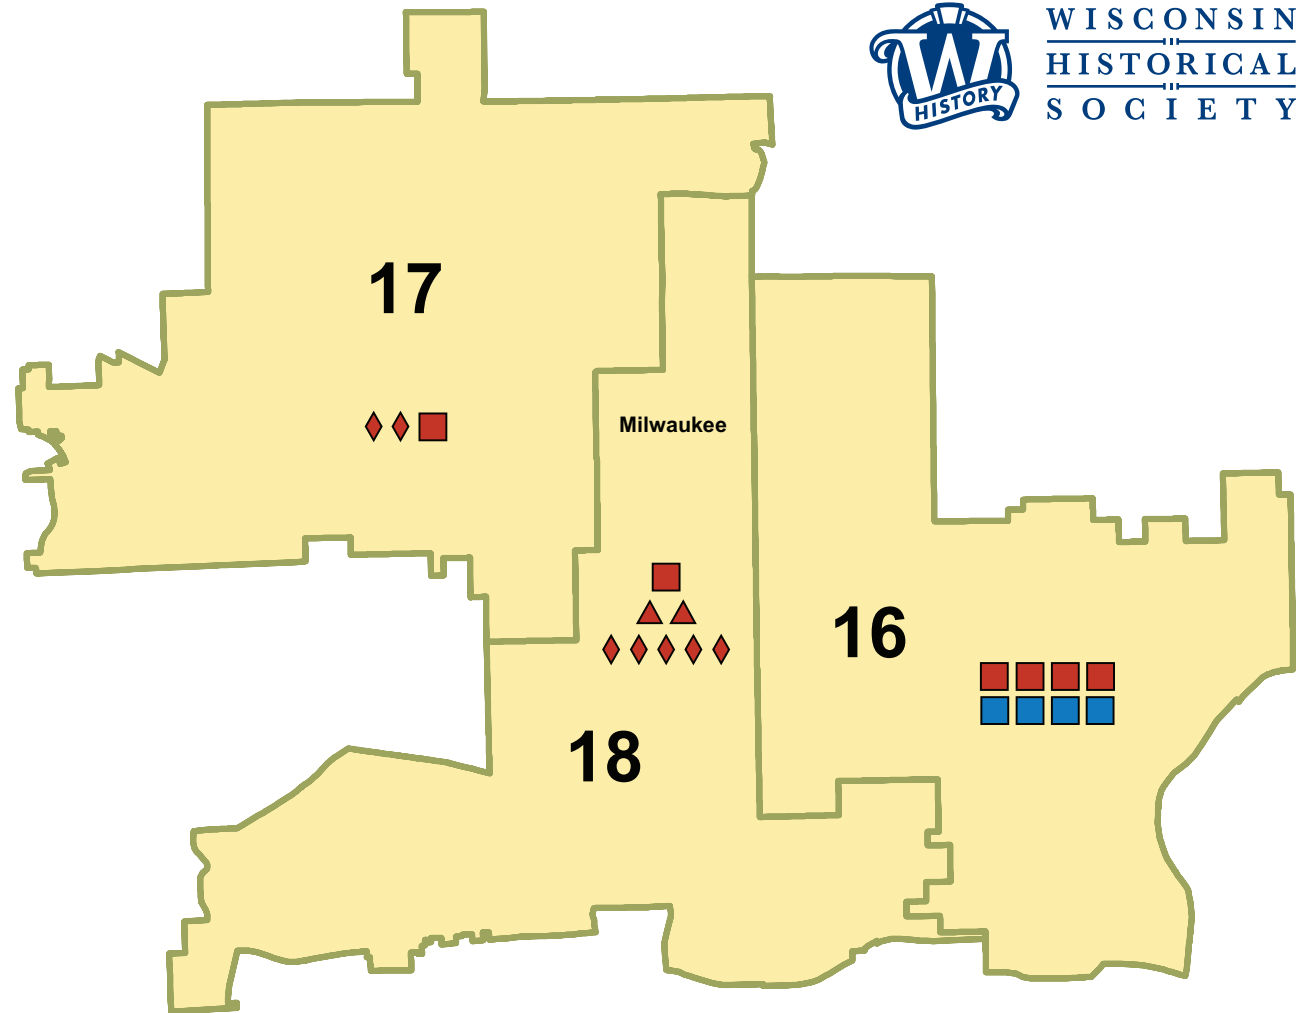

189

Students participated in the National History Day program

5

Local History affiliates are located in this district

School Services

- ▲ Textbook
- ◆ Museum or Site Visit
- History Day

Outreach Services

- Local Affiliates

Society Sites

- Museum
- ★ Area Research Center

The plotted statewide service icon locations are not representative of every local affiliate due to the scaling of the district maps.

HOW WE SERVE YOUR DISTRICT

Society resources accessed in Wisconsin's

SENATE DISTRICT 6

ASSEMBLY DISTRICTS 16-18

WISCONSIN
HISTORICAL
SOCIETY

4,695

Students use the Society's 4th-grade Wisconsin history textbook

257

Students visited the Wisconsin Historical Museum or a Society Site

81

Students participated in the National History Day program

4

Local History affiliates are located in this district

School Services

- ▲ Textbook
- ◆ Museum or Site Visit
- History Day

Outreach Services

- Local Affiliates