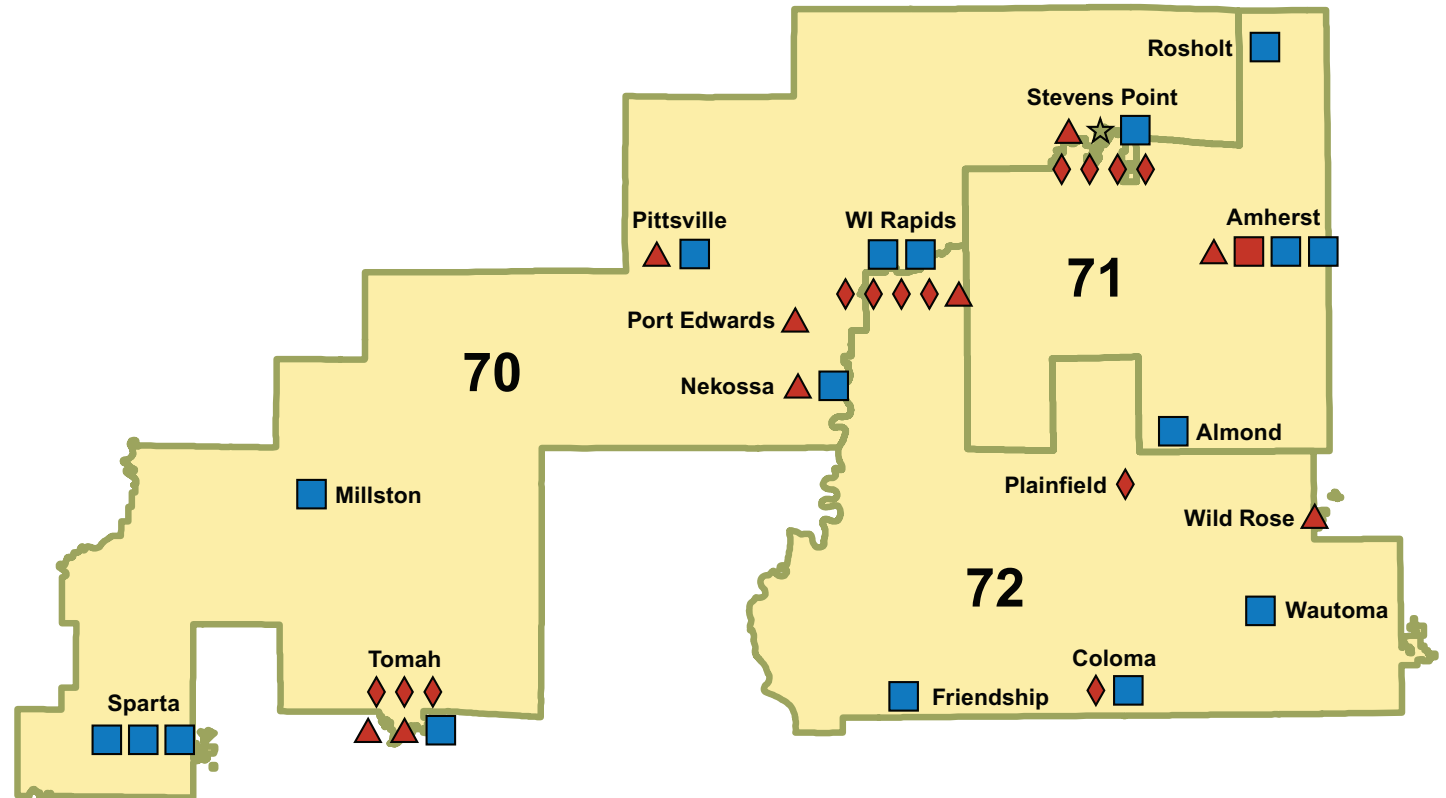

564

Students visited the Wisconsin Historical Museum or a Society Site

1

Student participated in the National History Day program

17

Local History affiliates are located in this district

1

Area Research Center UW-Stevens Point