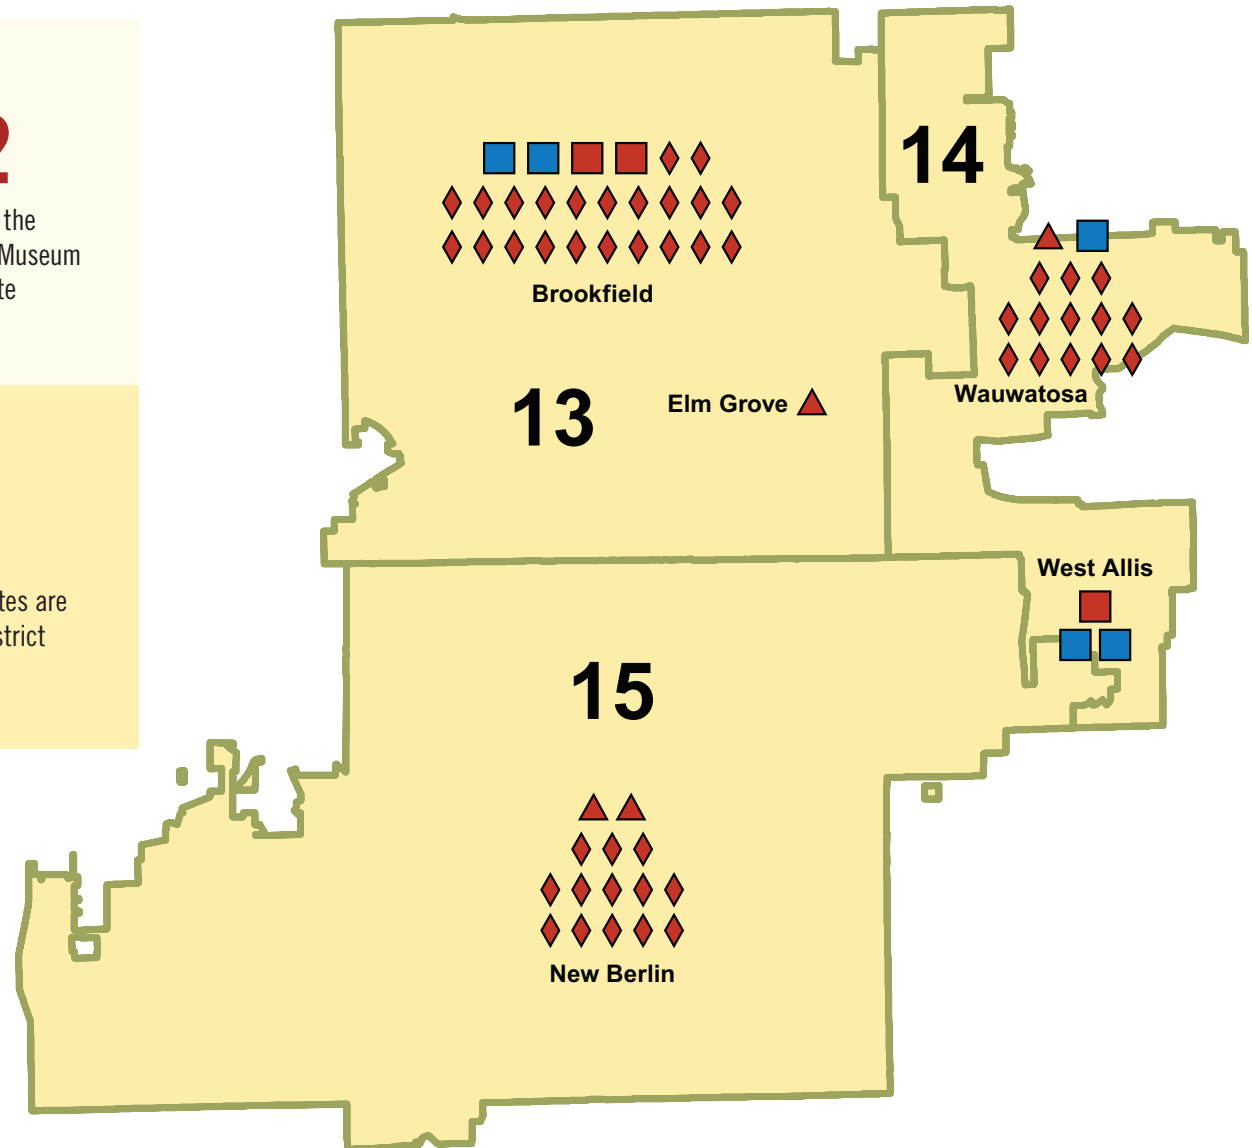

WISCONSIN
HISTORICAL
SOCIETY

Society resources accessed in Wisconsin's

SENATE DISTRICT 5

ASSEMBLY DISTRICTS 13-15

678

Students use the Society's 4th-grade Wisconsin history textbook

872

Students visited the Wisconsin Historical Museum or a Society Site

189

Students participated in the National History Day program

5

Local History affiliates are located in this district

School Services

- ▲ Textbook
- ◆ Museum or Site Visit
- History Day

Outreach Services

- Local Affiliates

Society Sites

- Museum
- ★ Area Research Center

The plotted statewide service icon locations are not representative of every local affiliate due to the scaling of the district maps.

HOW WE SERVE YOUR DISTRICT

Society resources accessed in Wisconsin's

SENATE DISTRICT 6

ASSEMBLY DISTRICTS 16-18

WISCONSIN
HISTORICAL
SOCIETY

4,695

Students use the Society's 4th-grade Wisconsin history textbook

257

Students visited the Wisconsin Historical Museum or a Society Site