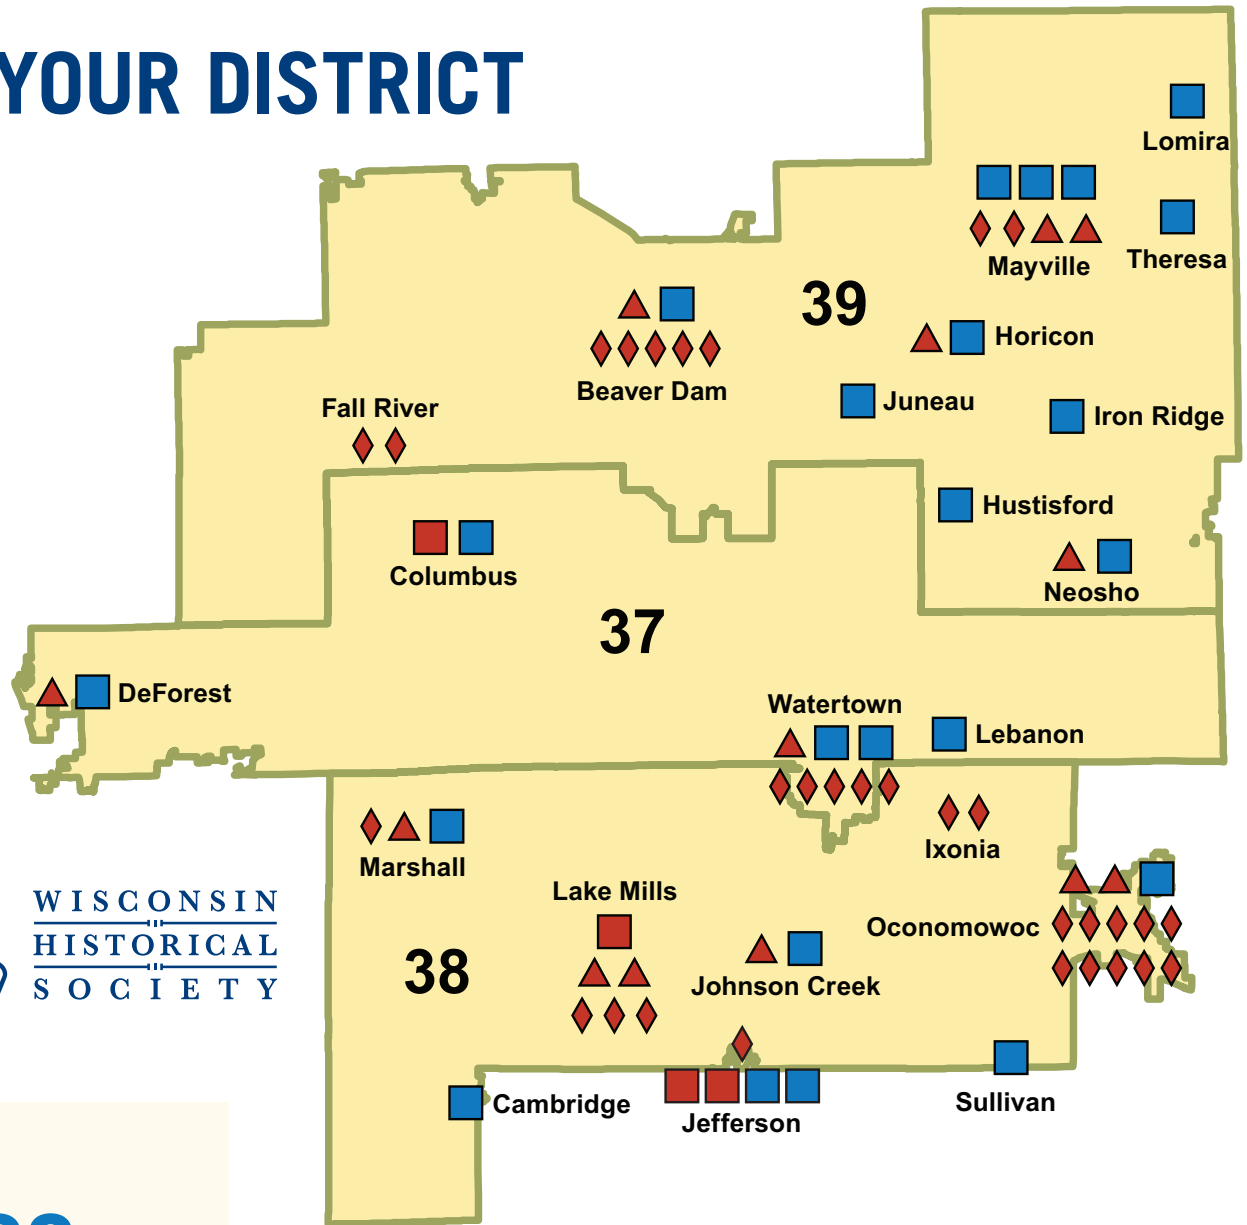

341

Students visited the Wisconsin Historical Museum or a Society Site

170

Students participated in the National History Day program

29

Local History affiliates are located in this district

School Services

- ▲ Textbook
- ◆ Museum or Site Visit
- History Day

Outreach Services

- Local Affiliates

Society Sites

- Museum
- ★ Area Research Center

The plotted statewide service icon locations are not representative of every local affiliate due to the scaling of the district maps.

HOW WE SERVE YOUR DISTRICT

Society resources accessed in Wisconsin's

SENATE DISTRICT 13

ASSEMBLY DISTRICTS 37-39

1,537
Students use the Society's 4th-grade Wisconsin history textbook

1,235
Students visited the Wisconsin Historical Museum or a Society Site

6
Students participated in the National History Day program

23
Local History affiliates are located in this district

WISCONSIN
HISTORICAL
SOCIETY

- | | | |
|------------------------|--------------------------|------------------------|
| School Services | Outreach Services | Society Sites |
| ▲ Textbook | ■ Local Affiliates | ■ Museum |
| ◆ Museum or Site Visit | | ★ Area Research Center |
| ■ History Day | | |