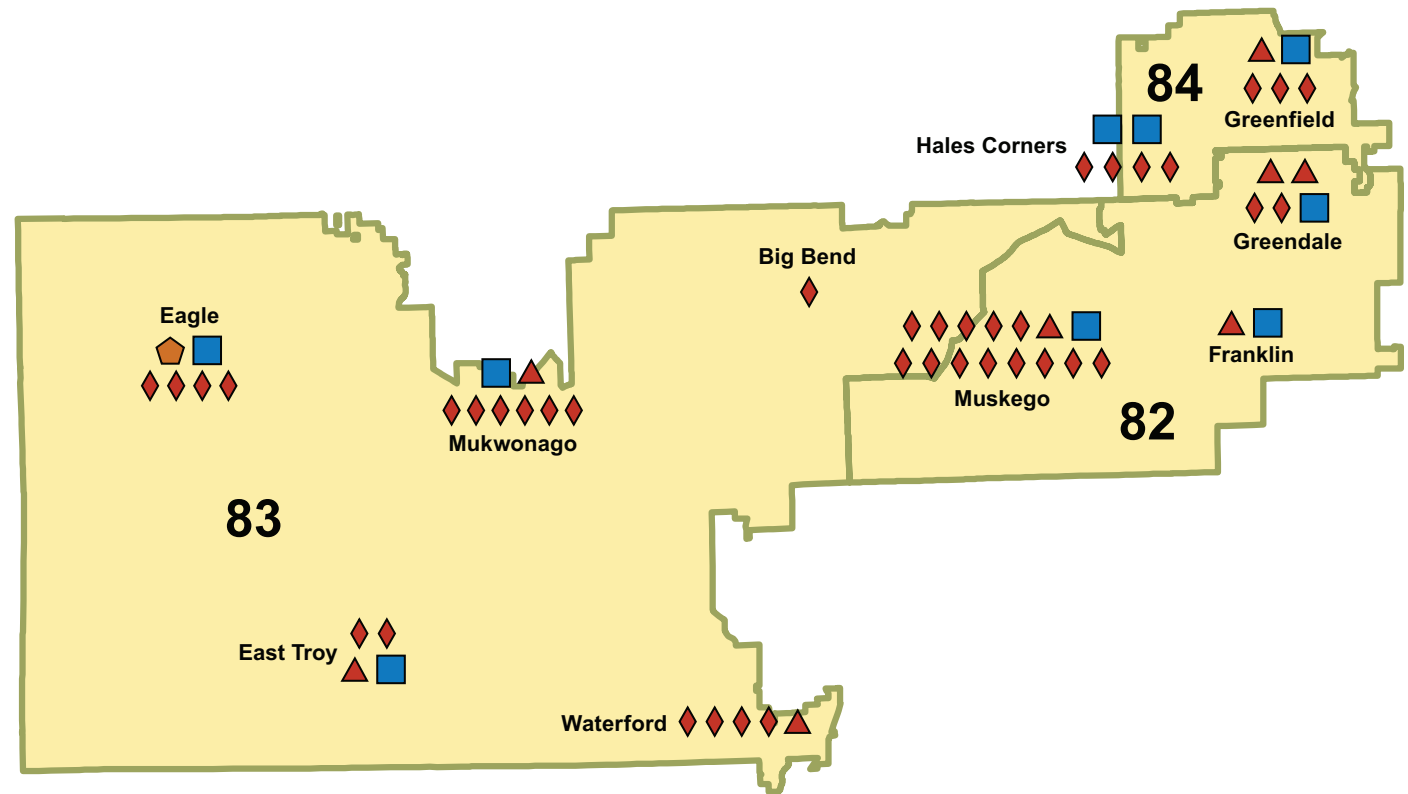

2,380

Students visited the Wisconsin Historical Museum or a Society Site

9

Local History affiliates are located in this district

66,228

Visitors to Old World Wisconsin

School Services

- ▲ Textbook
- ◆ Museum or Site Visit
- History Day