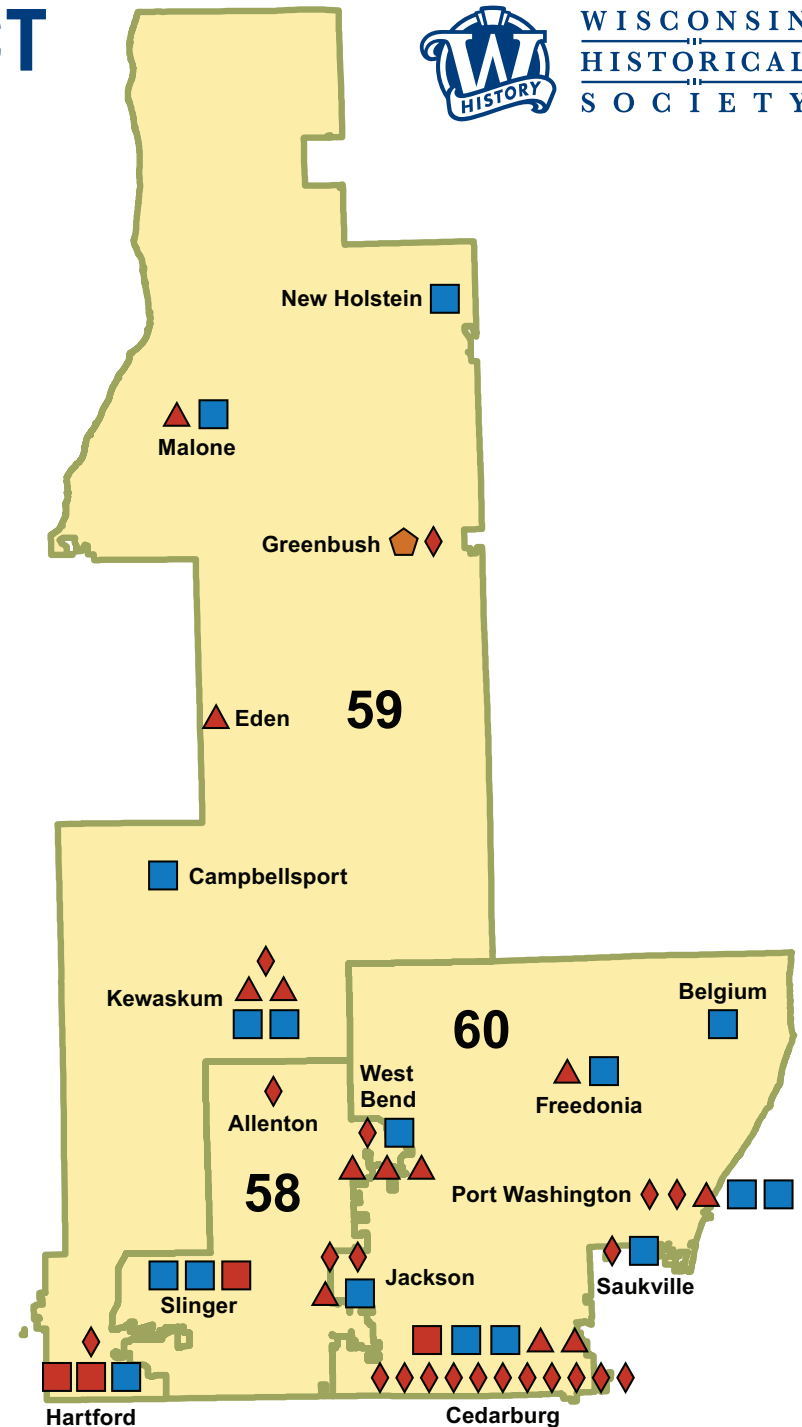

HOW WE SERVE YOUR DISTRICT

WISCONSIN
HISTORICAL
SOCIETY

Society resources accessed in Wisconsin's

SENATE DISTRICT 20

ASSEMBLY DISTRICTS 58-60

1,117

Students use the Society's 4th-grade Wisconsin history textbook

1,042

Students visited the Wisconsin Historical Museum or a Society Site

218

Students participated in the National History Day program

17

Local History affiliates are located in this district

10,839

Visitors to Wade House

School Services

- ▲ Textbook
- Museum or Site Visit
- History Day

Outreach Services

- Local Affiliates

Society Sites

- Museum
- ★ Area Research Center

The plotted statewide service icon locations are not representative of every local affiliate due to the scaling of the district maps.