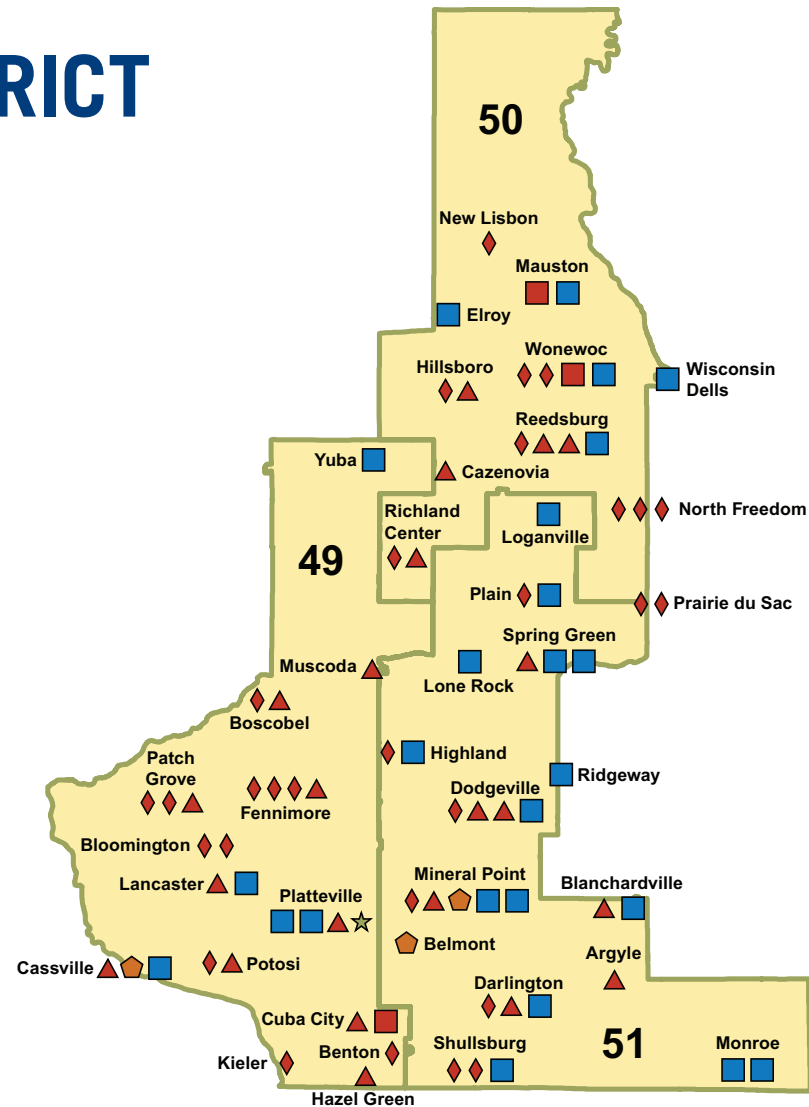

106

Students participated in the National History Day program

28

Local History affiliates are located in this district

13,848

Visitors to Pendarvis, Stonefield, and First Capitol

1

Area Research Center
UW-Platteville