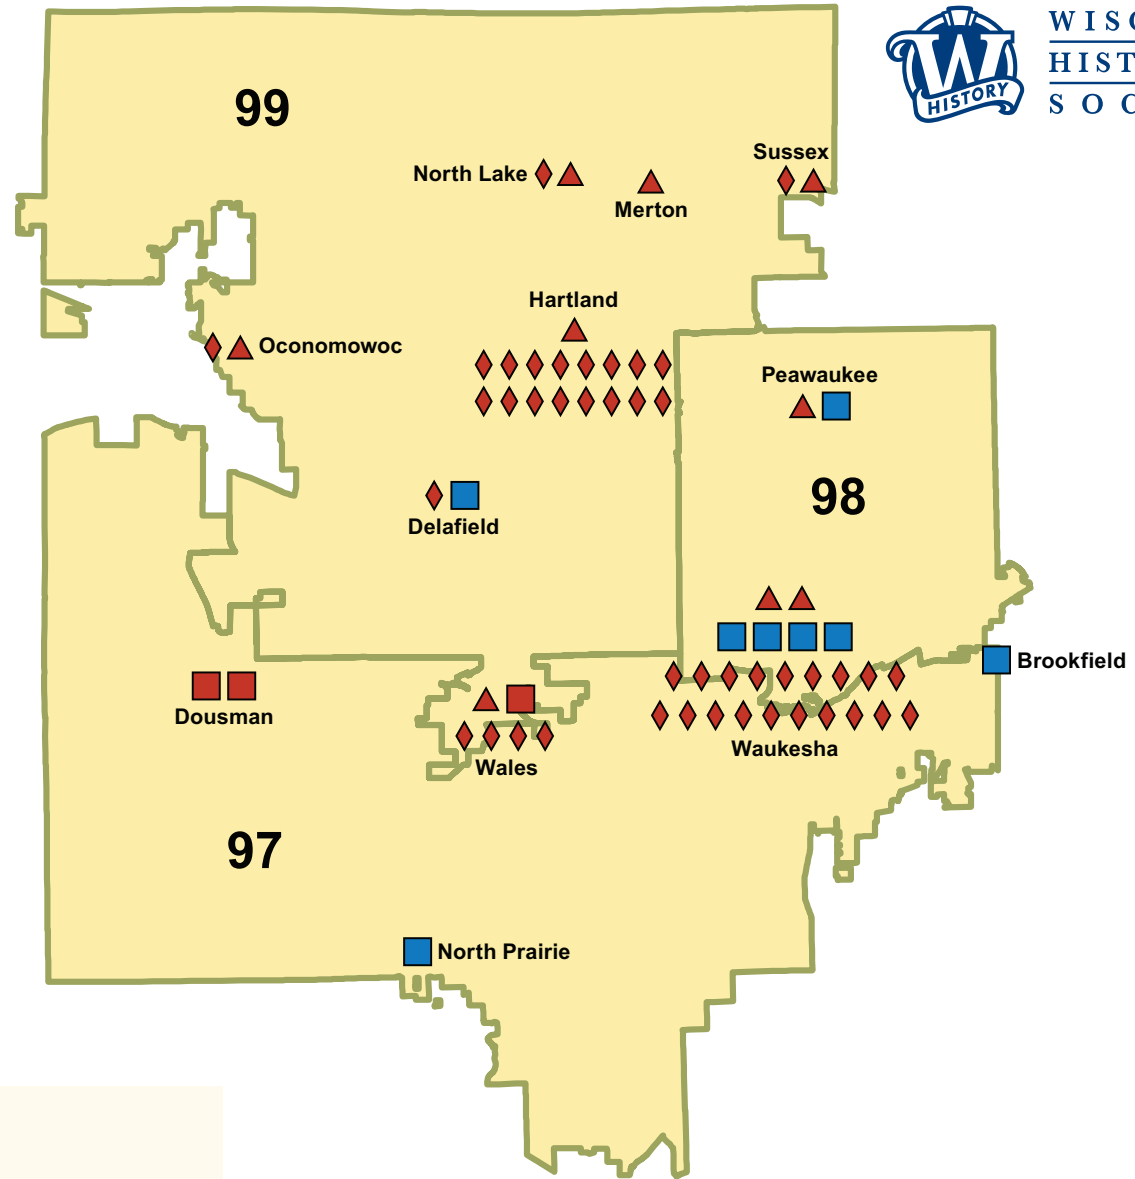

1,704
 Students visited the Wisconsin Historical Museum or a Society Site

44
 Students participated in the National History Day program

8
 Local History affiliates are located in this district

School Services