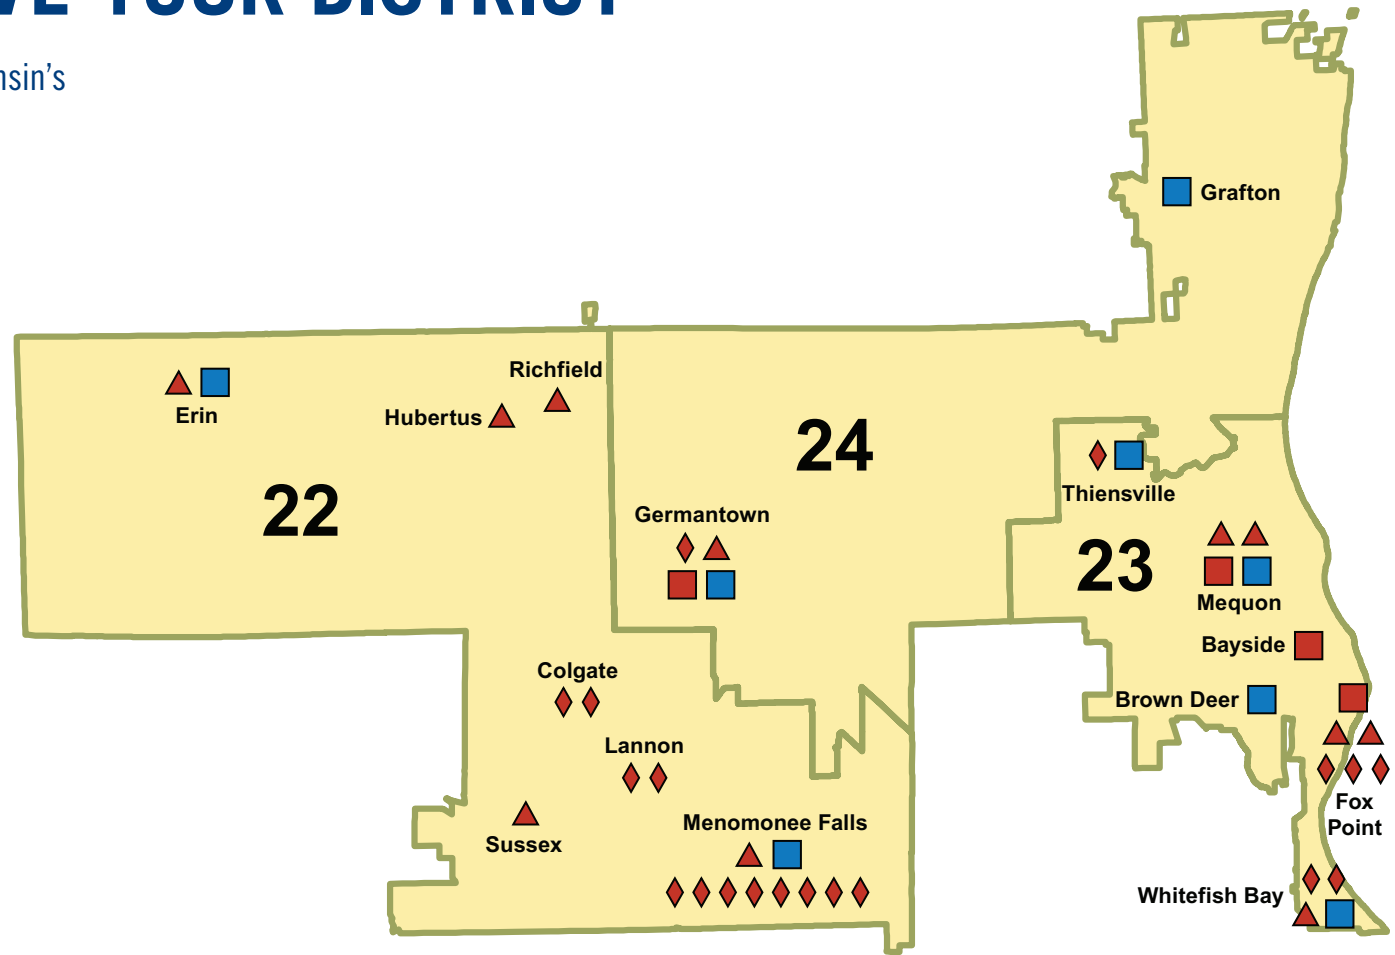

HOW WE SERVE YOUR DISTRICT

Society resources accessed in Wisconsin's

SENATE DISTRICT 8

ASSEMBLY DISTRICTS 22-24

1,212

Students use the Society's 4th-grade Wisconsin history textbook

1,150

Students visited the Wisconsin Historical Museum or a Society Site

541

Students participated in the National History Day program

10

Local History affiliates are located in this district

School Services

- ▲ Textbook
- ◆ Museum or Site Visit
- History Day

Outreach Services

- Local Affiliates