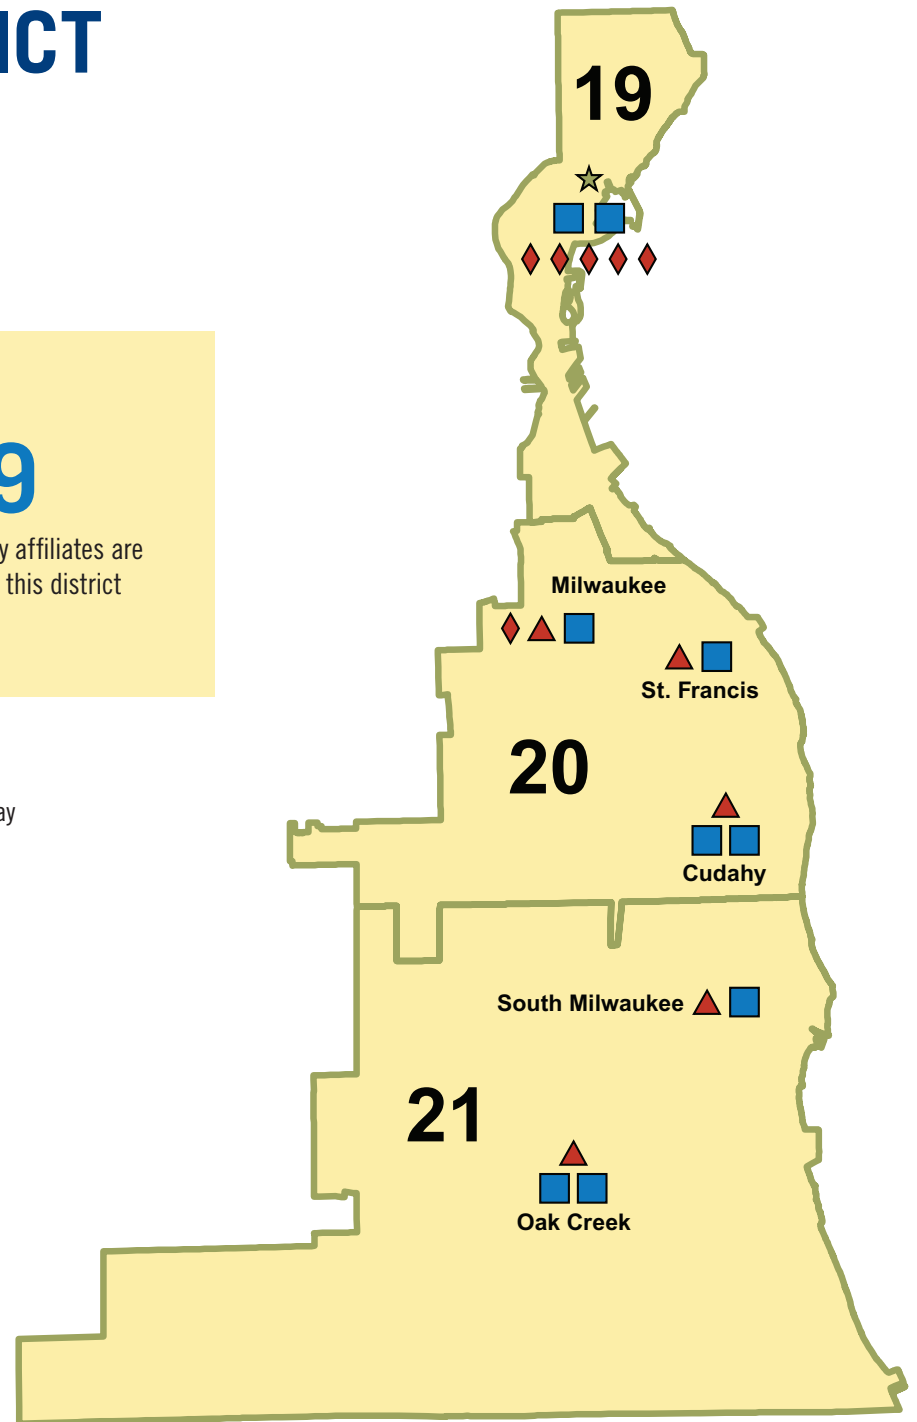

Society resources accessed in Wisconsin's

SENATE DISTRICT 7

ASSEMBLY DISTRICTS 19-21

447

Students use the Society's 4th-grade Wisconsin history textbook

145

Students visited the Wisconsin Historical Museum or a Society Site

9

Local History affiliates are located in this district

1

Area Research Center
UW-Milwaukee

School Services

- ▲ Textbook
- ◆ Museum or Site Visit
- History Day

Outreach Services

- Local Affiliates

Society Sites

- ◆ Museum
- ★ Area Research Center

WISCONSIN
HISTORICAL
SOCIETY

The plotted statewide service icon locations are not representative of every local affiliate due to the scaling of the district maps.

541

Students participated in the National History Day program

10

Local History affiliates are located in this district

School Services

- ▲ Textbook
- ◆ Museum or Site Visit
- History Day

Outreach Services

- Local Affiliates