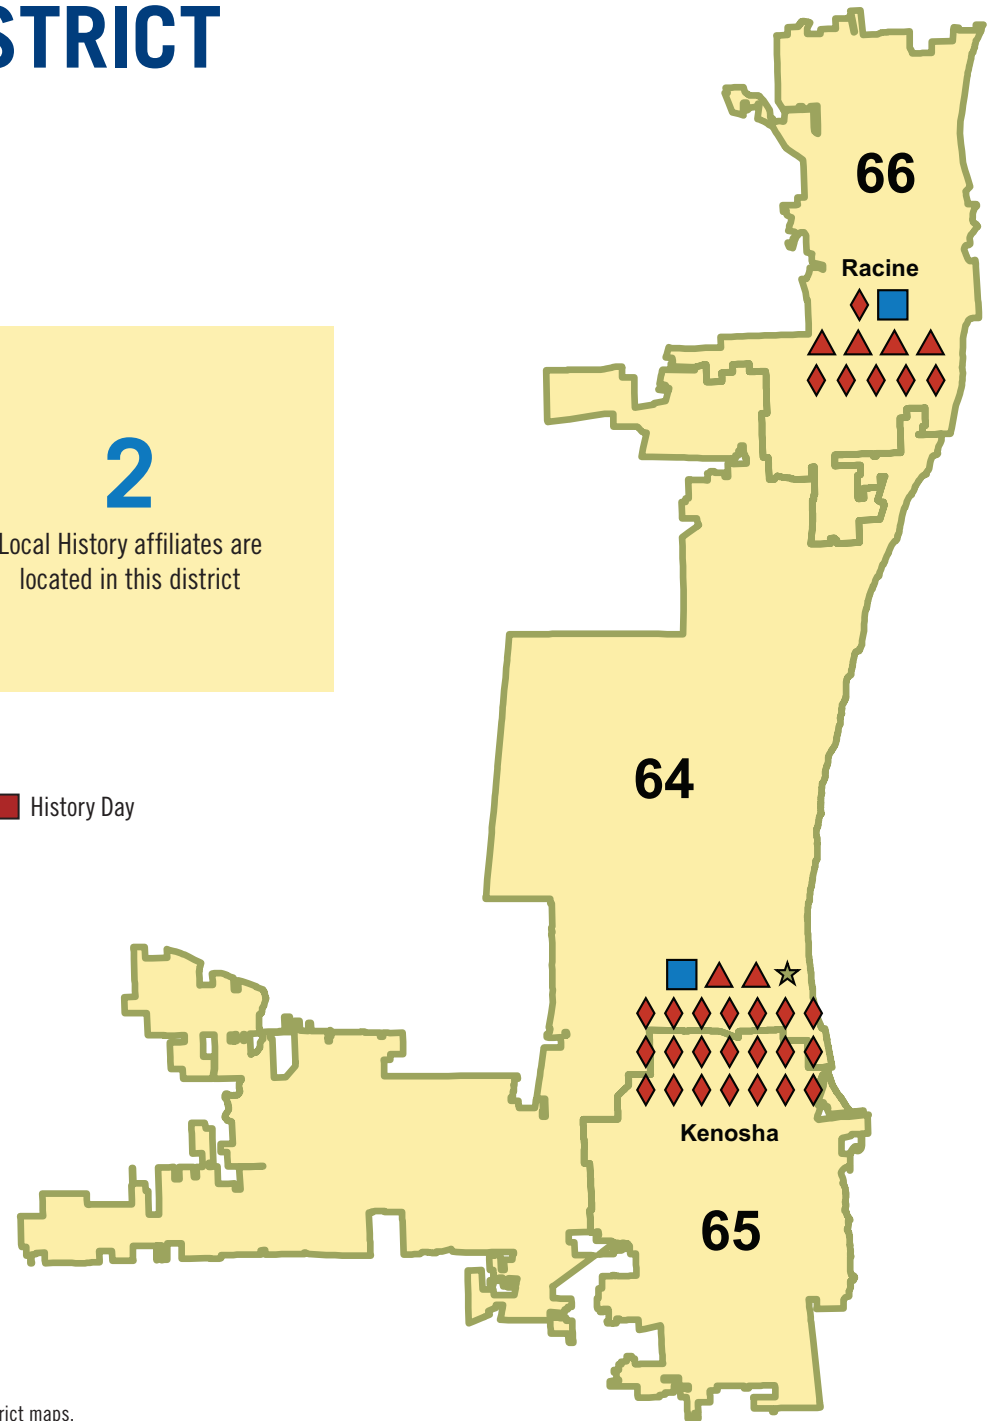

HOW WE SERVE YOUR DISTRICT

Society resources accessed in Wisconsin's

SENATE DISTRICT 22

ASSEMBLY DISTRICTS 64-66

2,529

Students use the Society's 4th-grade Wisconsin history textbook

1,027

Students visited the Wisconsin Historical Museum or a Society Site

2

Local History affiliates are located in this district

1

Area Research Center
UW-Parkside

School Services

- ▲ Textbook
- Museum or Site Visit
- History Day

Outreach Services

- Local Affiliates

Society Sites

- Museum
- ★ Area Research Center

**WISCONSIN
HISTORICAL
SOCIETY**

The plotted statewide service icon locations are not representative of every local affiliate due to the scaling of the district maps.