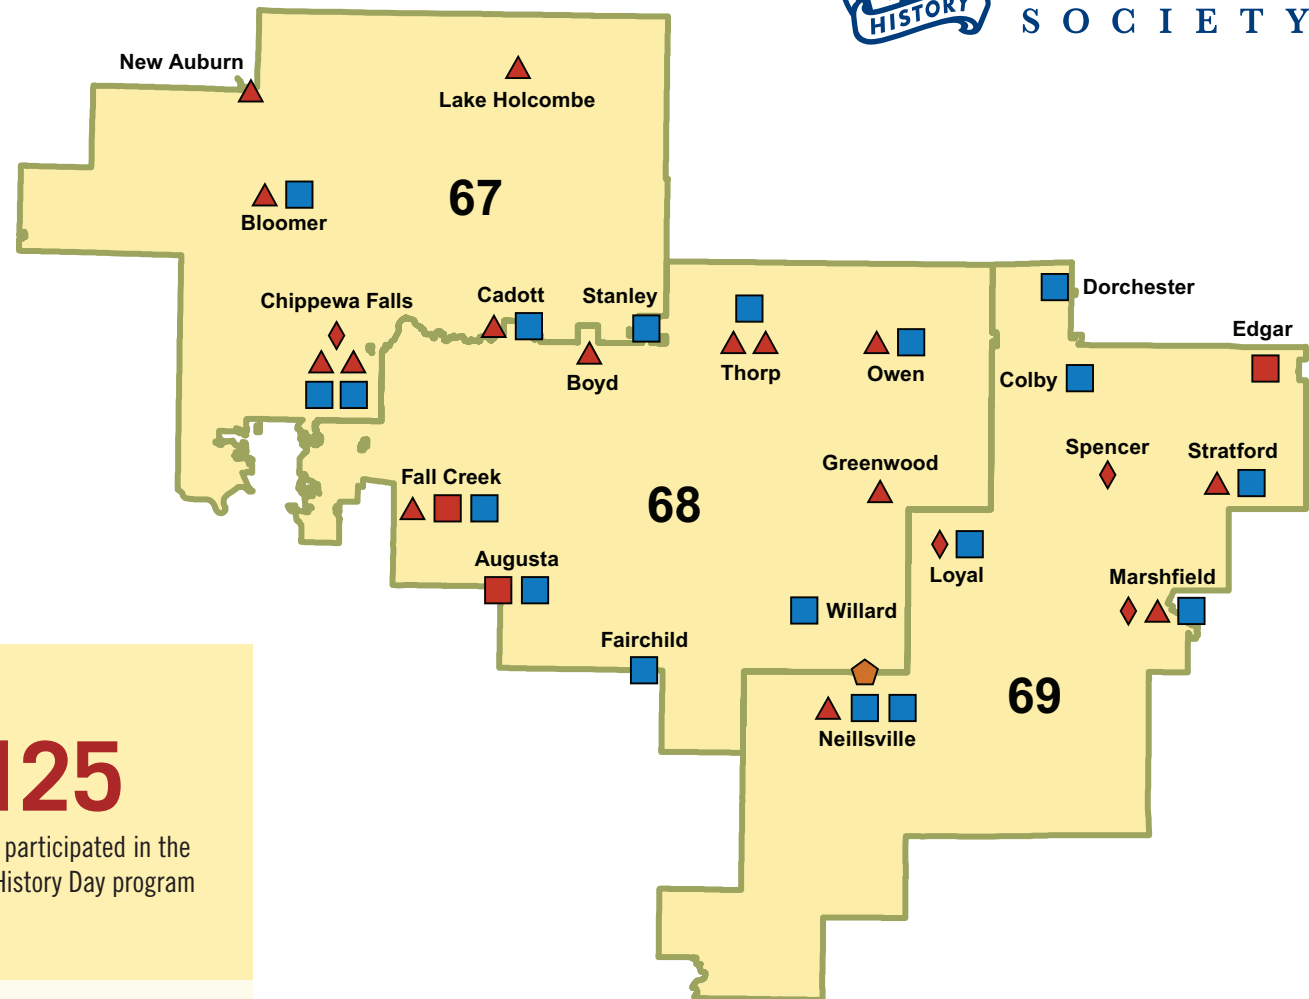

HOW WE SERVE YOUR DISTRICT

WISCONSIN
HISTORICAL
SOCIETY

Society resources accessed in Wisconsin's

SENATE DISTRICT 23

ASSEMBLY DISTRICTS 67-69

1,103

Students use the Society's 4th-grade Wisconsin history textbook