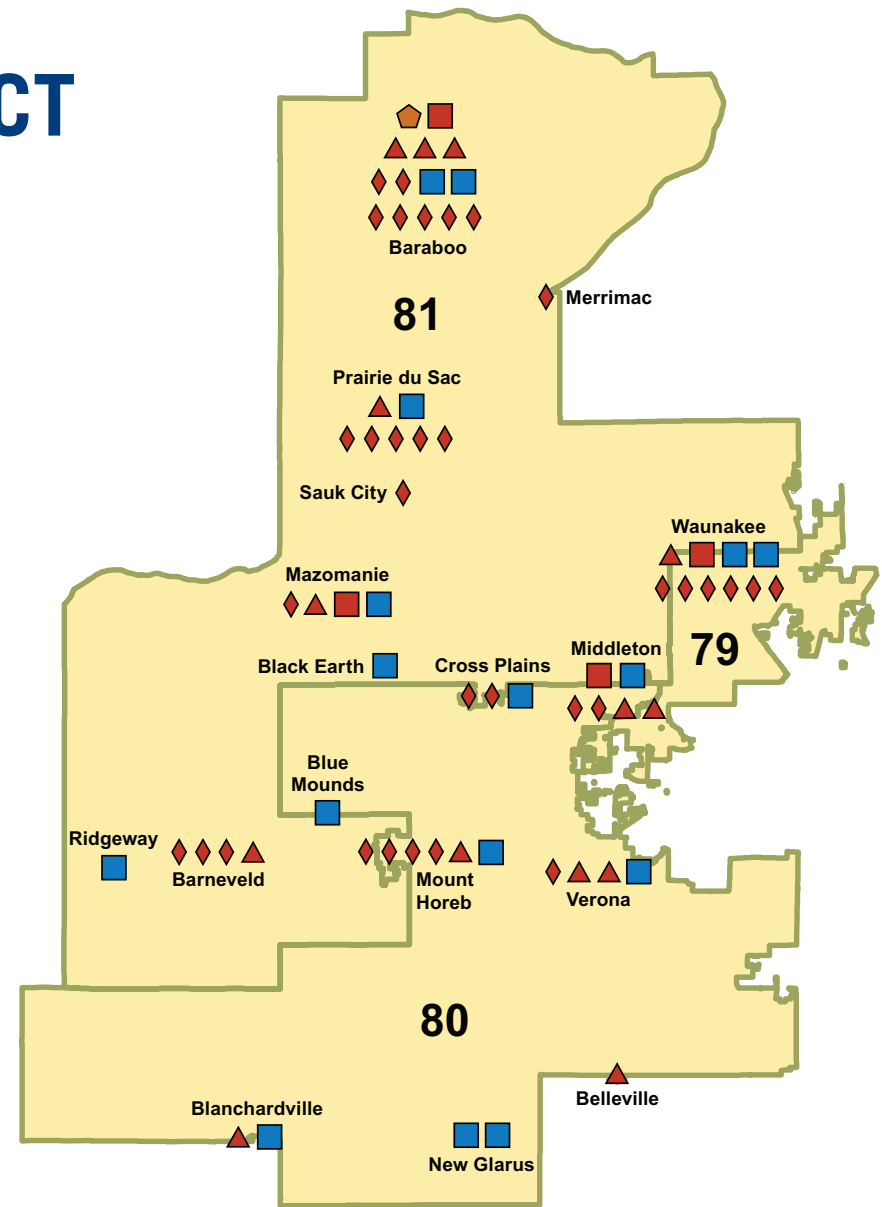

HOW WE SERVE YOUR DISTRICT

Society resources accessed in Wisconsin's

SENATE DISTRICT 27

ASSEMBLY DISTRICTS 79-81

1,746

Students use the Society's 4th-grade Wisconsin history textbook

1,246

Students visited the Wisconsin Historical Museum or a Society Site

275

Students participated in the National History Day program

16

Local History affiliates are located in this district

53,989

Visitors to Circus World

School Services

- ▲ Textbook
- Museum or Site Visit
- History Day

Outreach Services

- Local Affiliates

Society Sites

- Museum
- ★ Area Research Center

**WISCONSIN
HISTORICAL
SOCIETY**

The plotted statewide service icon locations are not representative of every local affiliate due to the scaling of the district maps.