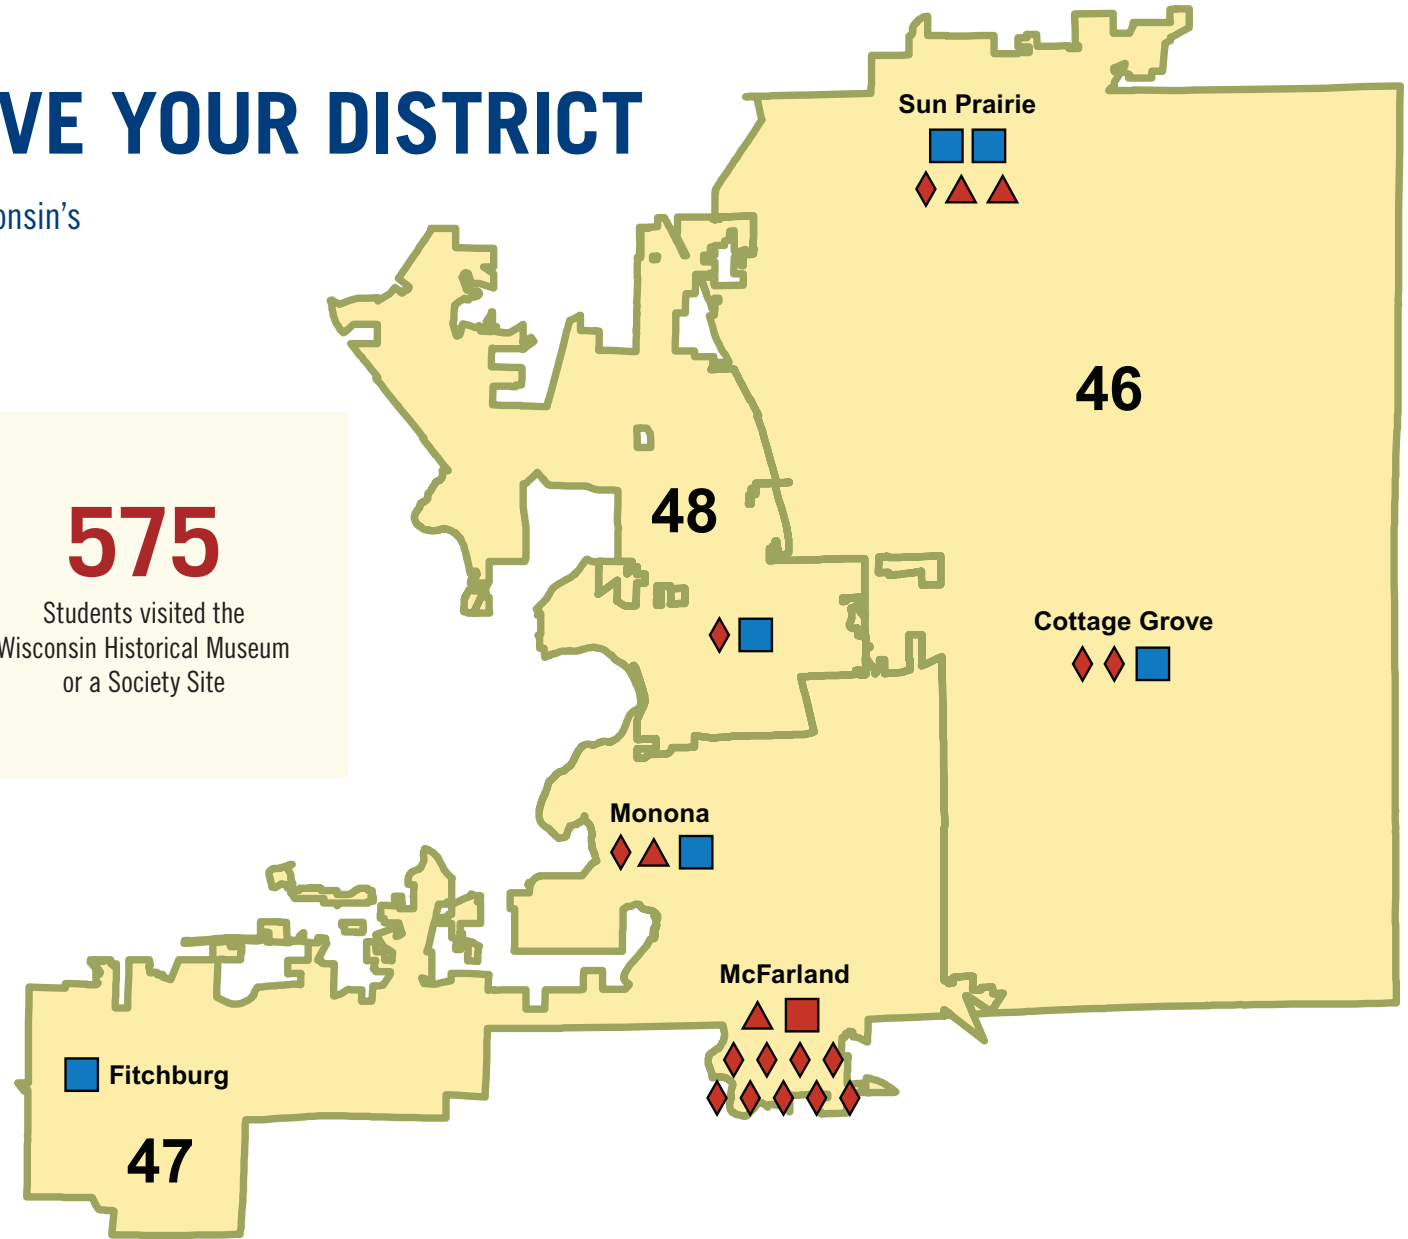

HOW WE SERVE YOUR DISTRICT

Society resources accessed in Wisconsin's

SENATE DISTRICT 16

ASSEMBLY DISTRICTS 46-48

1,173

Students use the Society's 4th-grade Wisconsin history textbook

575

Students visited the Wisconsin Historical Museum or a Society Site

1

Student participated in the National History Day program

7

Local History affiliates are located in this district

School Services

- ▲ Textbook
- Museum or Site Visit
- History Day

Outreach Services

- Local Affiliates

Society Sites

- Museum
- ★ Area Research Center

**WISCONSIN
HISTORICAL
SOCIETY**

The plotted statewide service icon locations are not representative of every local affiliate due to the scaling of the district maps.