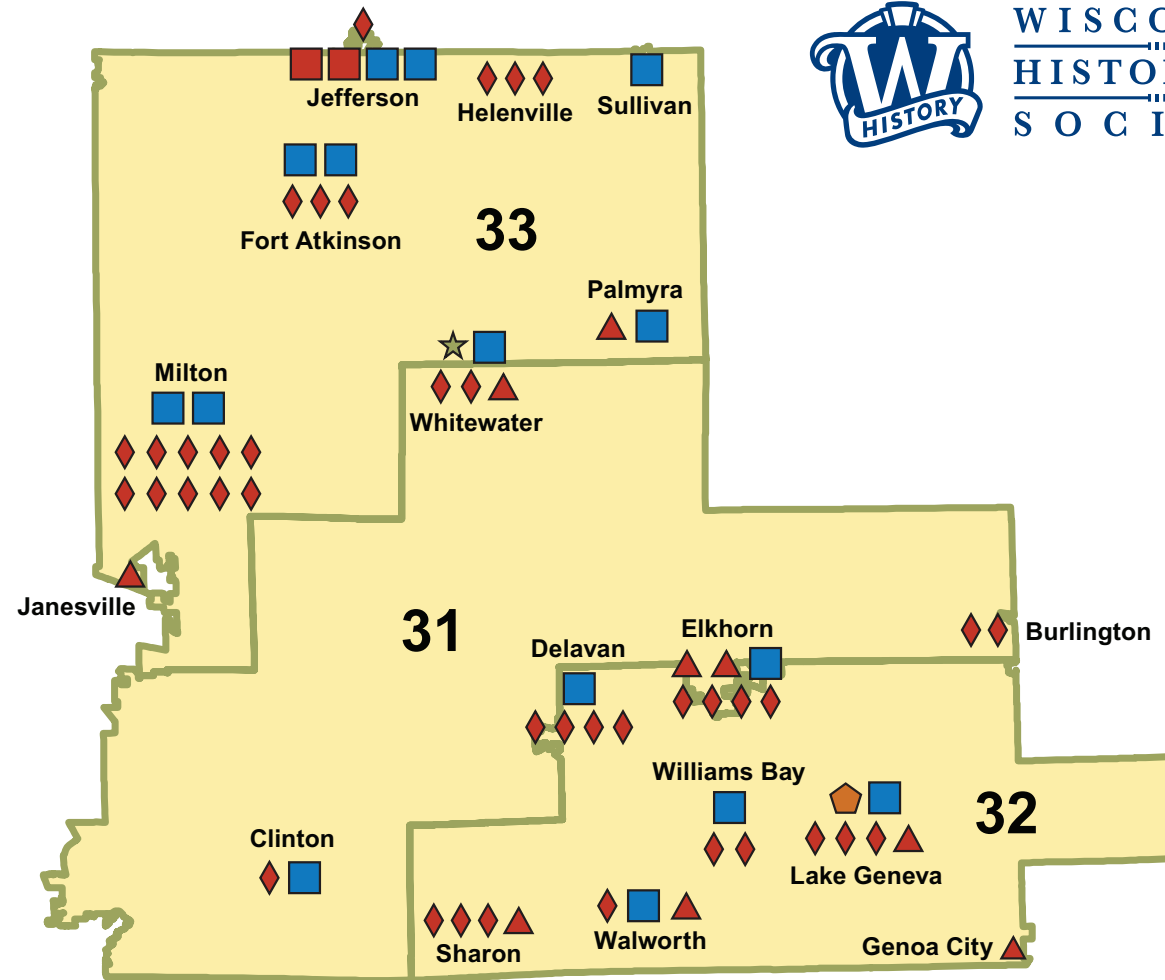

HOW WE SERVE YOUR DISTRICT

Society resources accessed in Wisconsin's

SENATE DISTRICT 11

ASSEMBLY DISTRICTS 31-33

WISCONSIN
HISTORICAL
SOCIETY

1,028

Students use the Society's 4th-grade Wisconsin history textbook

1,796

Students visited the Wisconsin Historical Museum or a Society Site

14

Local History affiliates are located in this district

11,305

Visitors to Black Point Estate & Gardens

1

Area Research Center UW-Whitewater