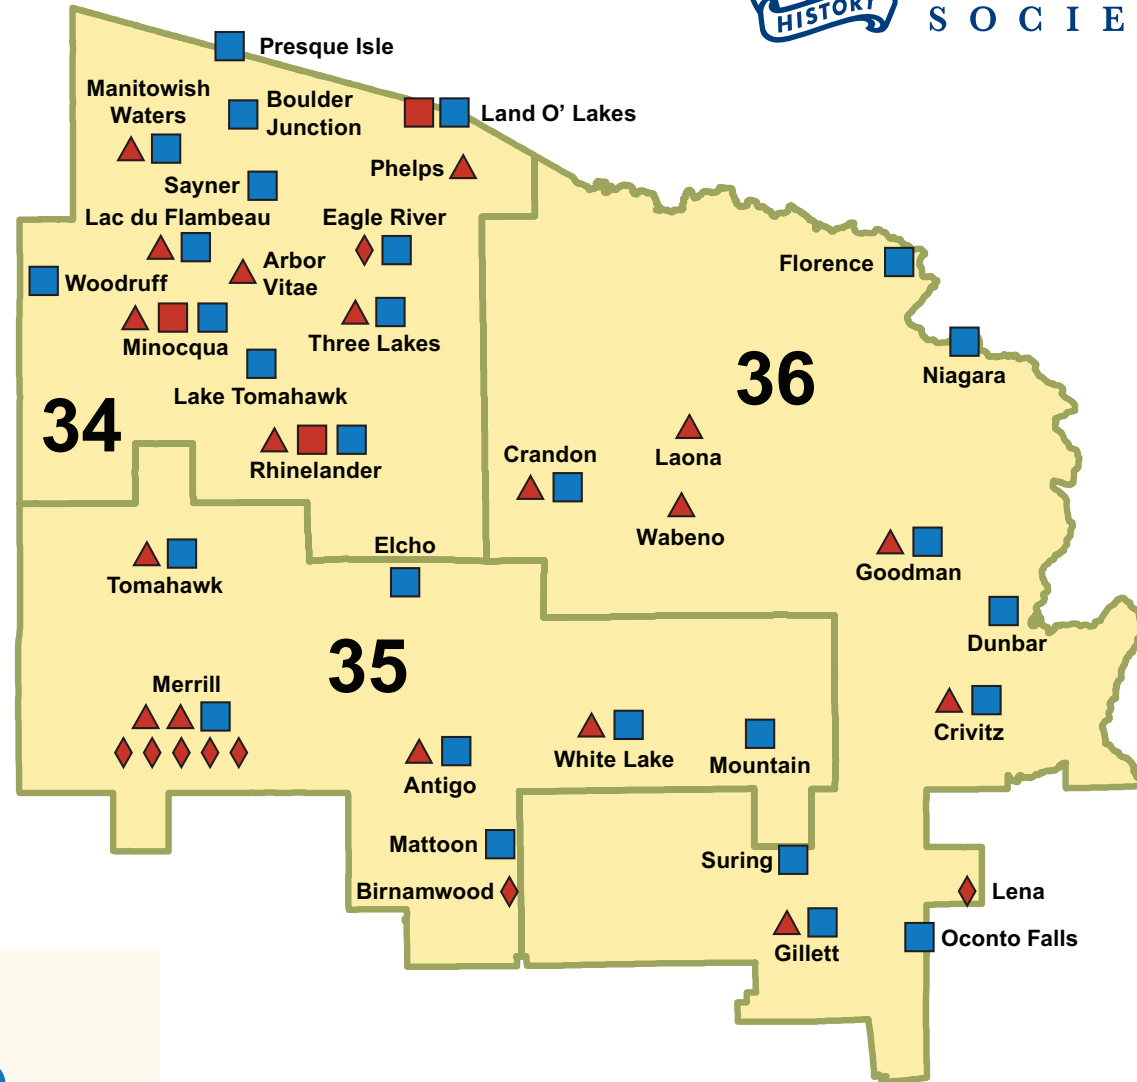

School Services

▲ Textbook ◆ Museum or Site Visit ■ History Day

Outreach Services

■ Local Affiliates

Society Sites

⬡ Museum ★ Area Research Center

The plotted statewide service icon locations are not representative of every local affiliate due to the scaling of the district maps.

341

Students visited the Wisconsin Historical Museum or a Society Site

170

Students participated in the National History Day program

29

Local History affiliates are located in this district

School Services

- ▲ Textbook
- ◆ Museum or Site Visit
- History Day

Outreach Services

- Local Affiliates

Society Sites

- Museum
- ★ Area Research Center

The plotted statewide service icon locations are not representative of every local affiliate due to the scaling of the district maps.