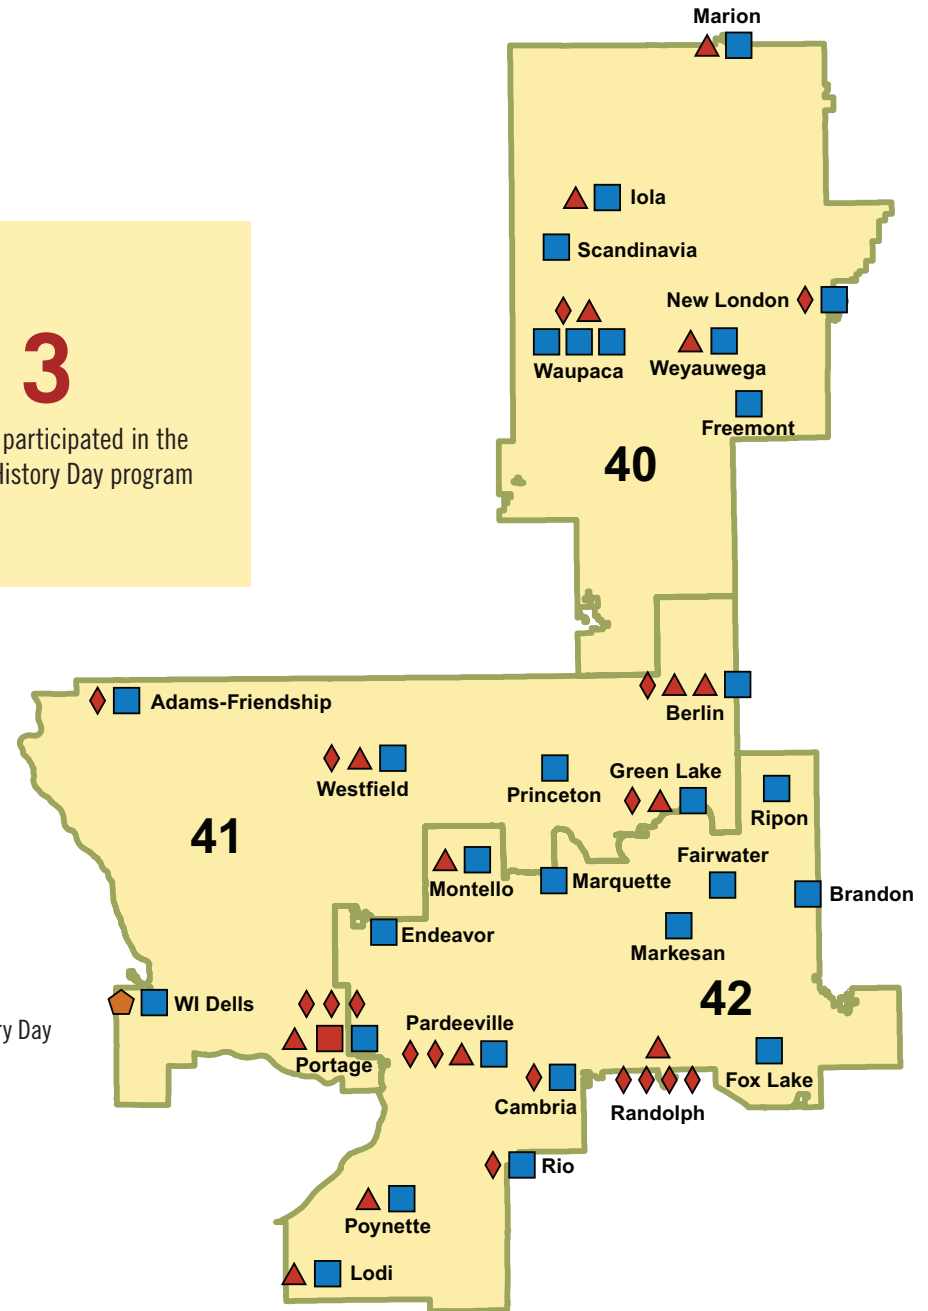

29

Local History affiliates are located in this district

WISCONSIN
HISTORICAL
SOCIETY

School Services

- ▲ Textbook
- ◆ Museum or Site Visit
- History Day

Outreach Services

- Local Affiliates

Society Sites

- Museum
- ★ Area Research Center

The plotted statewide service icon locations are not representative of every local affiliate due to the scaling of the district maps.

15,691

Visitors to HH Bennett Studio