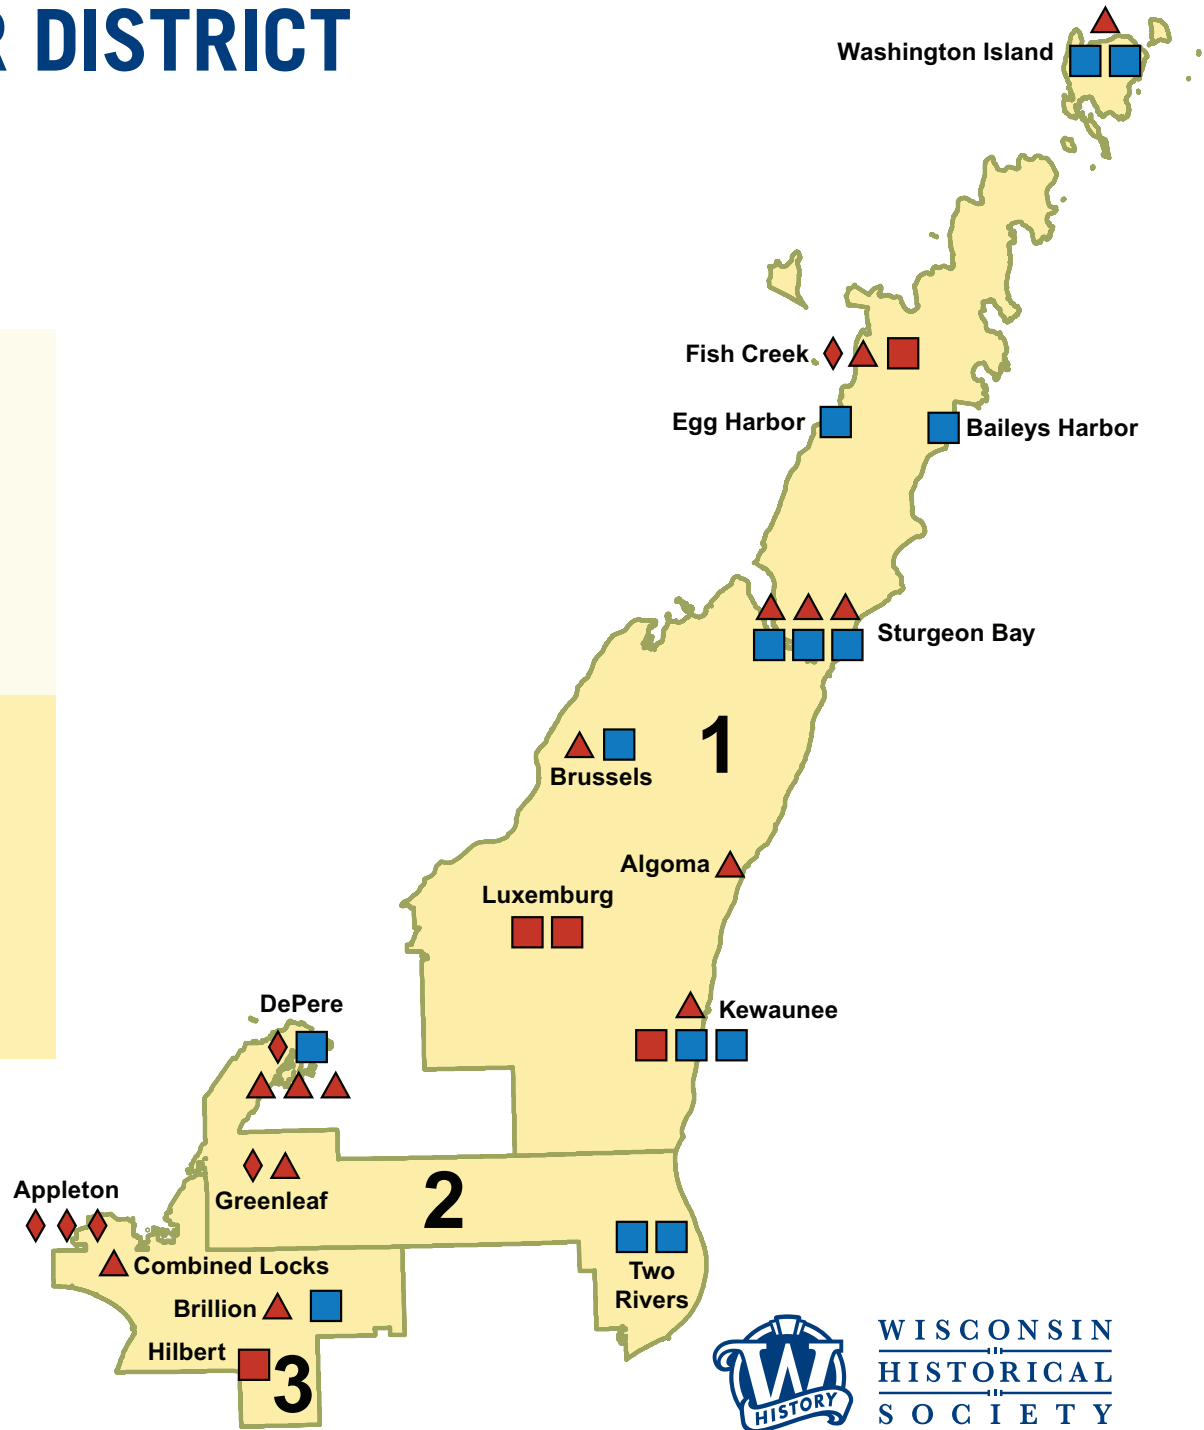

HOW WE SERVE YOUR DISTRICT

Society resources accessed in Wisconsin's

SENATE DISTRICT 1

ASSEMBLY DISTRICTS 1-3

1,515

Students use the Society's 4th-grade Wisconsin history textbook

241

Students visited the Wisconsin Historical Museum or a Society Site

19

Students participated in the National History Day program

20

Local History affiliates are located in this district

School Services

- ▲ Textbook
- ◆ Museum or Site Visit
- History Day

Outreach Services

- Local Affiliates

Society Sites

- Museum
- ★ Area Research Center

The plotted statewide service icon locations are not representative of every local affiliate due to the scaling of the district maps.

WISCONSIN
HISTORICAL
SOCIETY

406

Students visited the Wisconsin Historical Museum or a Society Site

37

Students participated in the National History Day program

18

Local History affiliates are located in this district

School Services

- ▲ Textbook
- ◆ Museum or Site Visit
- History Day