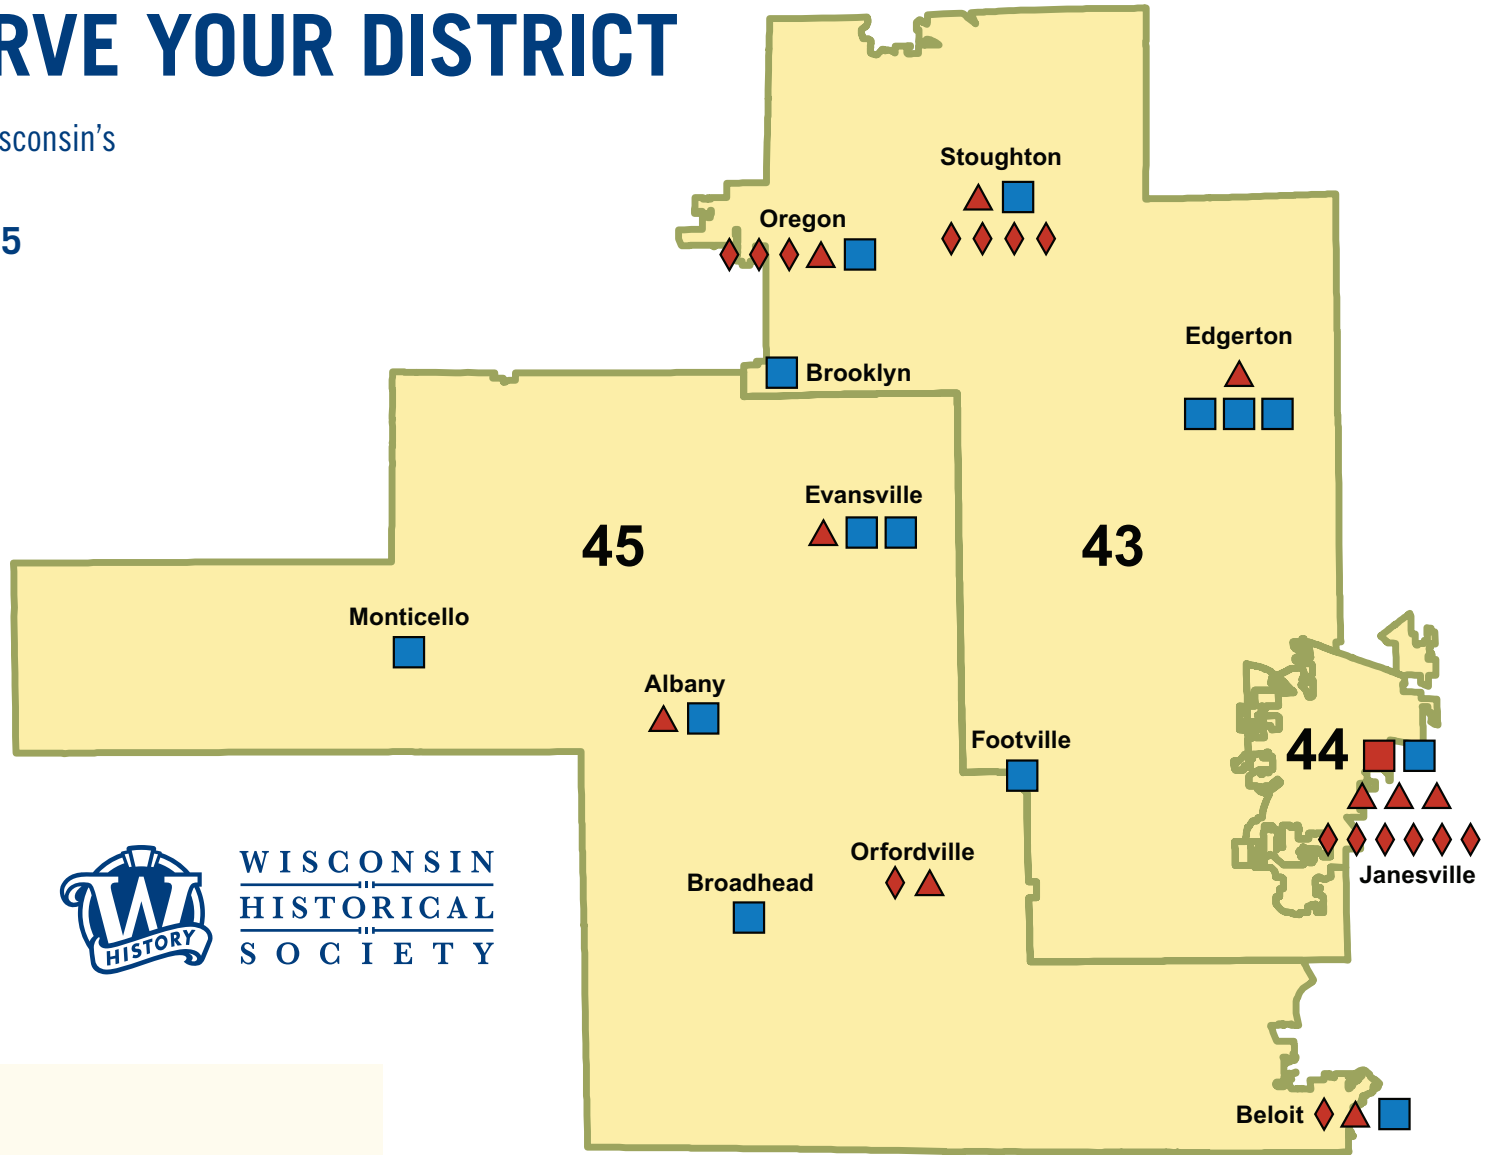

- Museum
- ★ Area Research Center

The plotted statewide service icon locations are not representative of every local affiliate due to the scaling of the district maps.

15,691

Visitors to HH Bennett Studio

HOW WE SERVE YOUR DISTRICT

Society resources accessed in Wisconsin's

SENATE DISTRICT 15

ASSEMBLY DISTRICTS 43-45

1,806

Students use the Society's 4th-grade Wisconsin history textbook

867

Students visited the Wisconsin Historical Museum or a Society Site

8

Students participated in the National History Day program

15

Local History affiliates are located in this district

WISCONSIN
HISTORICAL
SOCIETY

School Services

- ▲ Textbook
- ◆ Museum or Site Visit
- History Day

Outreach Services

- Local Affiliates

Society Sites

- Museum
- ★ Area Research Center

The plotted statewide service icon locations are not representative of every local affiliate due to the scaling of the district maps.