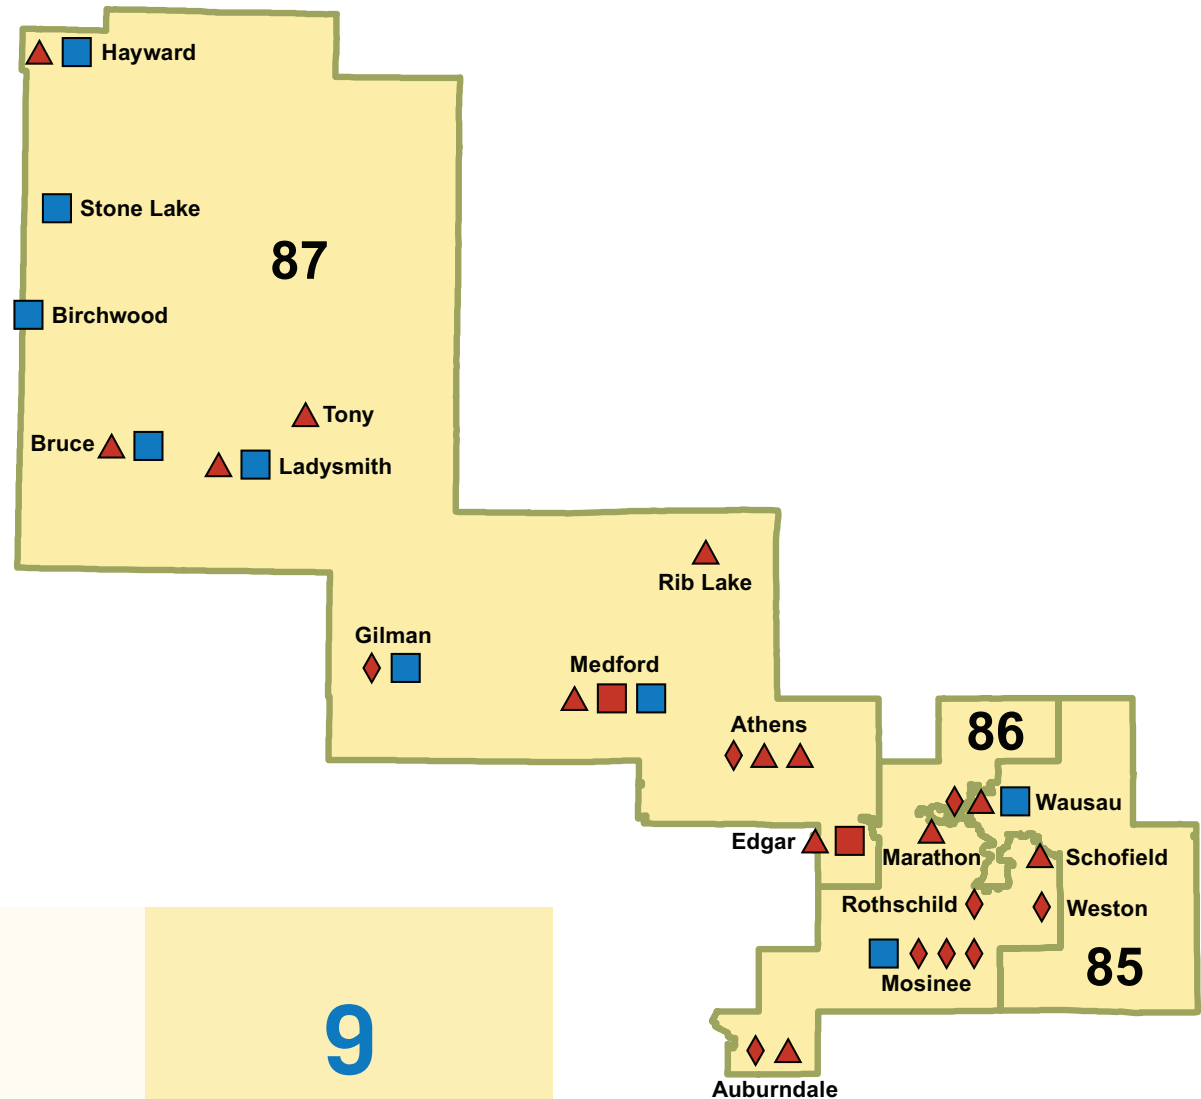

■ Local Affiliates

Society Sites

🏠 Museum ★ Area Research Center

1,630

Students use the Society's 4th-grade Wisconsin history textbook

401

Students visited the Wisconsin Historical Museum or a Society Site

1