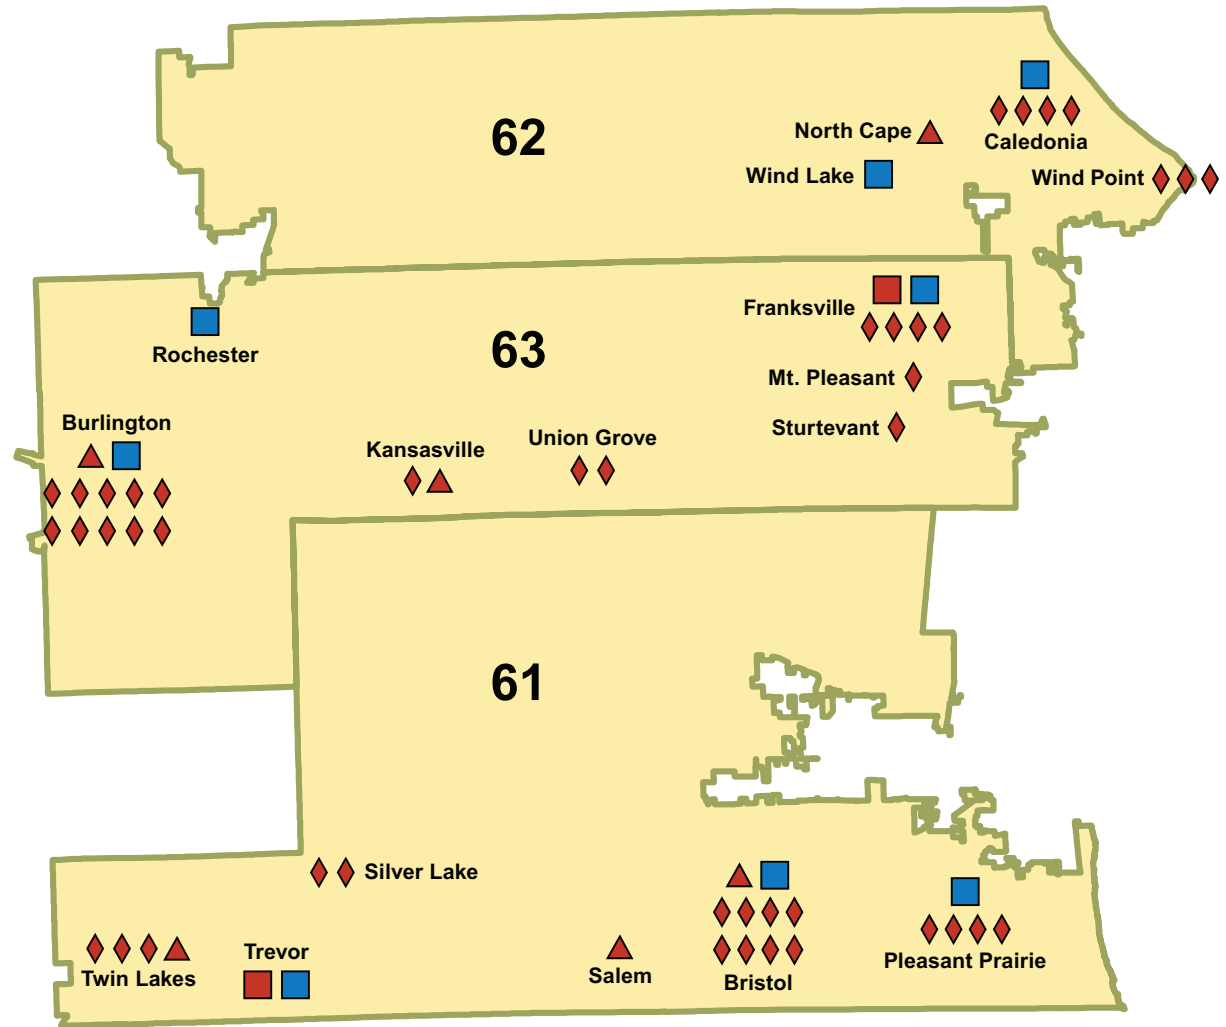

HOW WE SERVE YOUR DISTRICT

Society resources accessed in Wisconsin's

SENATE DISTRICT 21

ASSEMBLY DISTRICTS 61-63

595

Students use the Society's 4th-grade Wisconsin history textbook

2,166

Students visited the Wisconsin Historical Museum or a Society Site

120

Students participated in the National History Day program

7

Local History affiliates are located in this district

School Services

- ▲ Textbook
- Museum or Site Visit
- History Day

Outreach Services

- Local Affiliates

Society Sites

- Museum
- ★ Area Research Center

WISCONSIN
HISTORICAL
SOCIETY

The plotted statewide service icon locations are not representative of every local affiliate due to the scaling of the district maps.