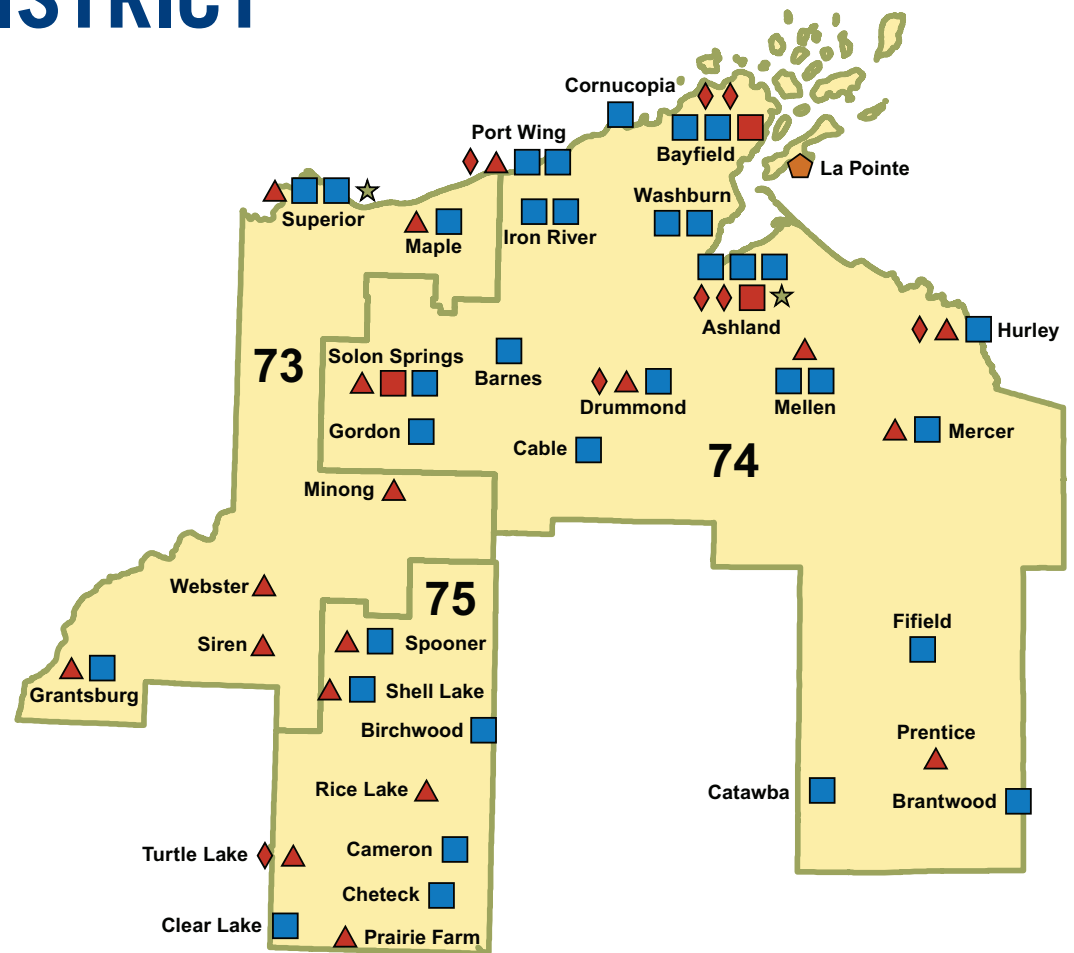

25

Students participated in the National History Day program

34

Local History affiliates are located in this district

14,786

Visitors to Madeline Island

2

Area Research Centers
UW-Superior, Northwoods Area