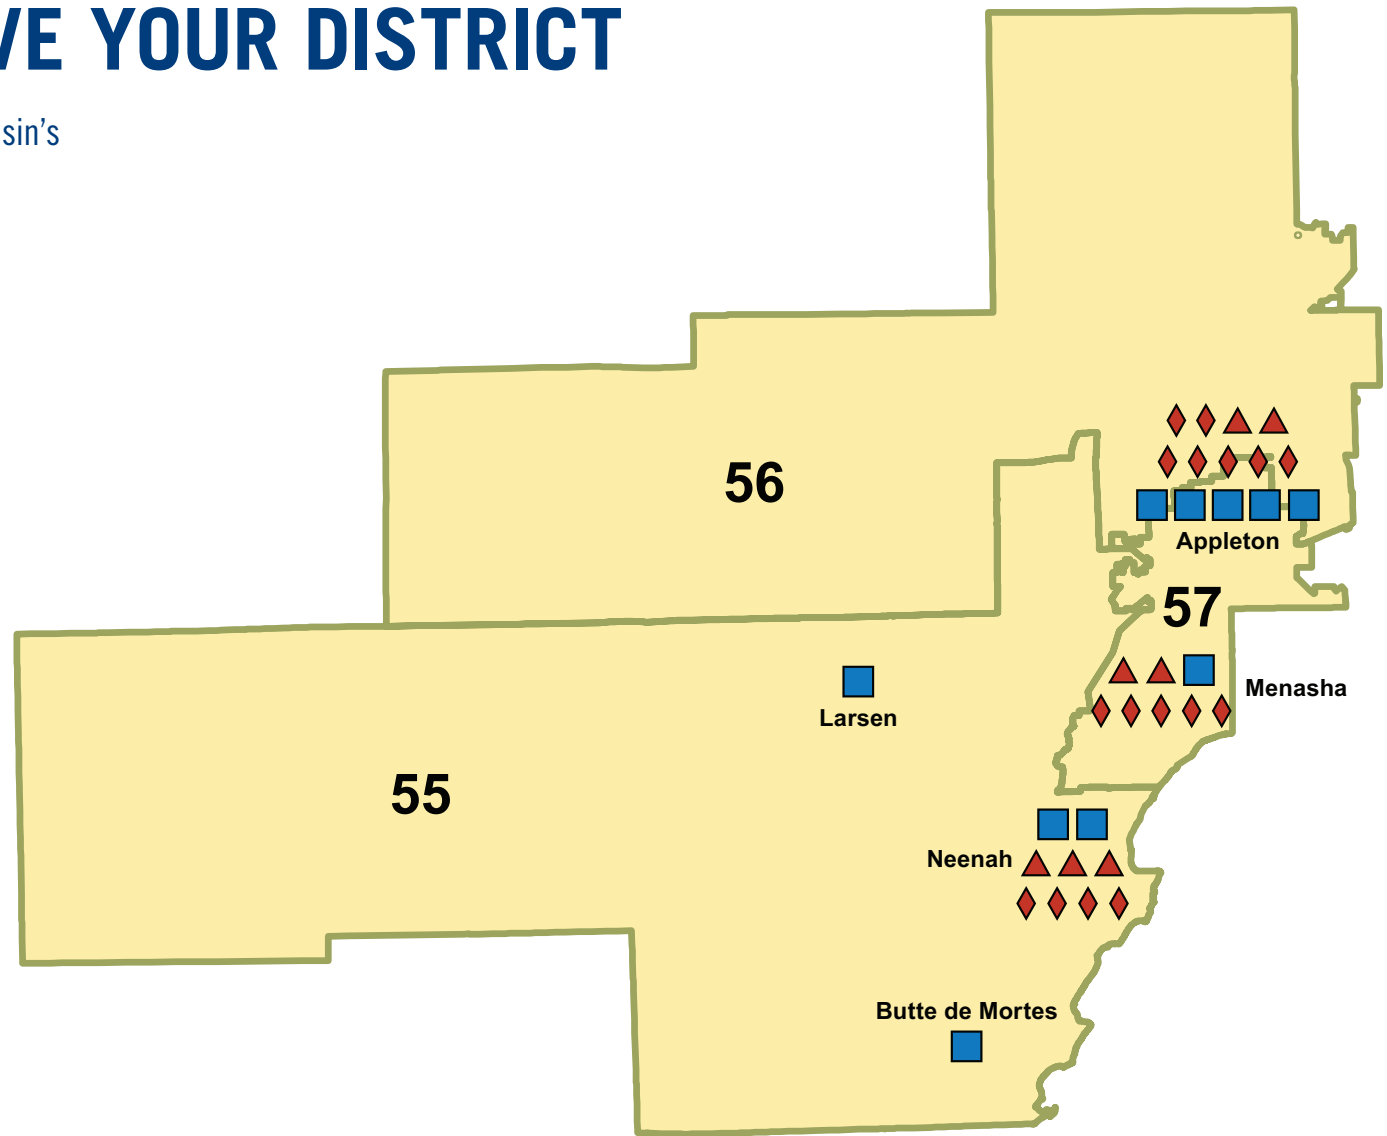

HOW WE SERVE YOUR DISTRICT

Society resources accessed in Wisconsin's

SENATE DISTRICT 19

ASSEMBLY DISTRICTS 55-57

1,796

Students use the Society's 4th-grade Wisconsin history textbook

386

Students visited the Wisconsin Historical Museum or a Society Site

8

Local History affiliates are located in this district

School Services

- Textbook
- Museum or Site Visit
- History Day

Outreach Services

- Local Affiliates

Society Sites

- Museum
- Area Research Center

WISCONSIN
HISTORICAL
SOCIETY

The plotted statewide service icon locations are not representative of every local affiliate due to the scaling of the district maps.