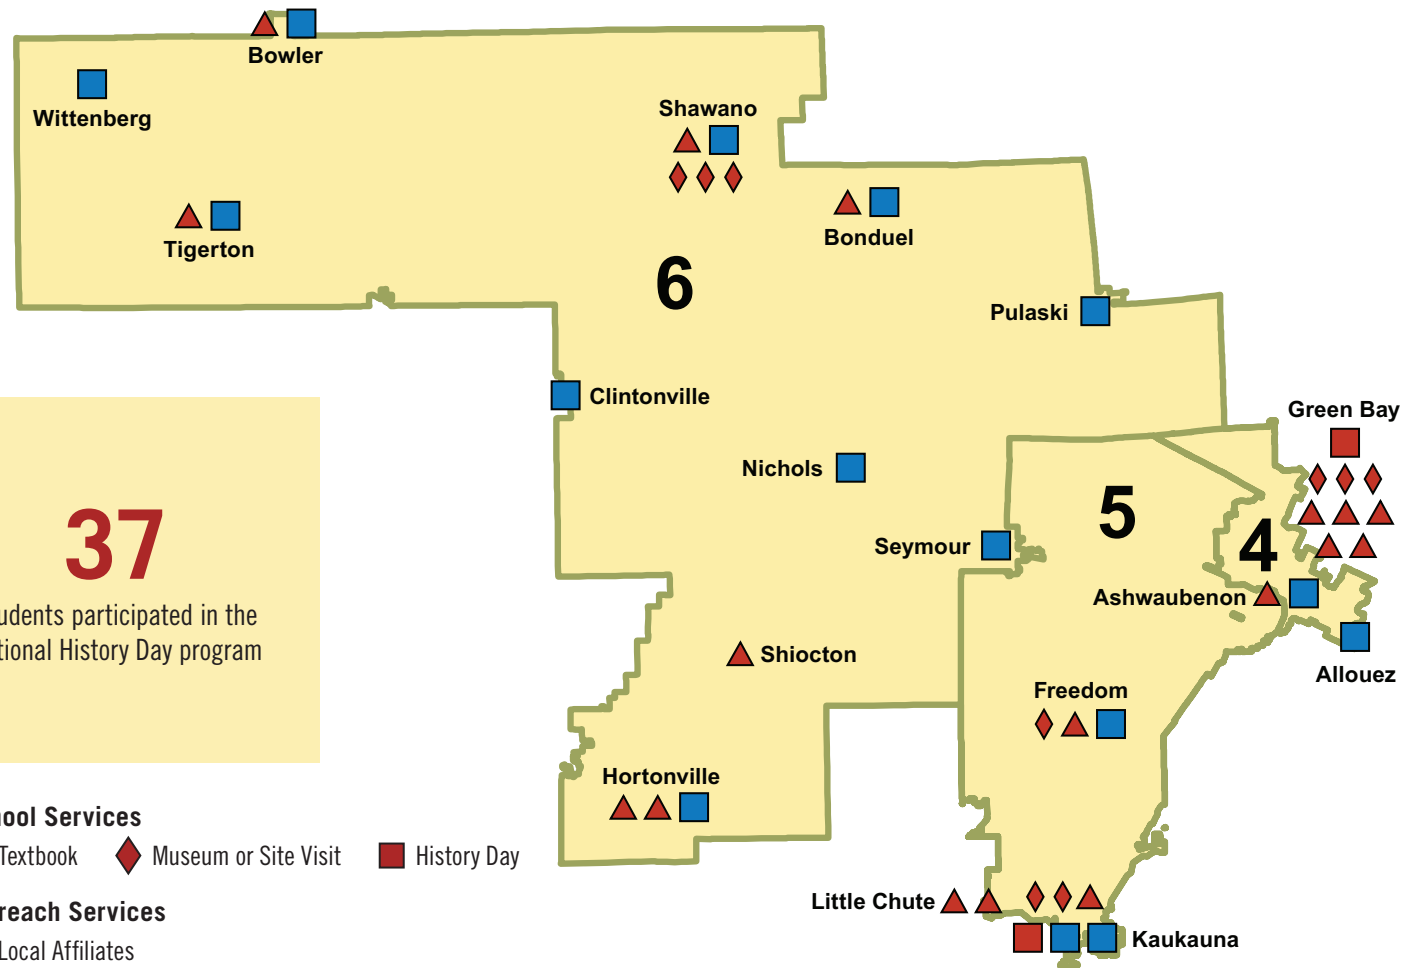

HOW WE SERVE YOUR DISTRICT

WISCONSIN
HISTORICAL
SOCIETY

Society resources accessed in Wisconsin's

SENATE DISTRICT 2

ASSEMBLY DISTRICTS 4-6

1,798

Students use the Society's 4th-grade Wisconsin history textbook

406

Students visited the Wisconsin Historical Museum or a Society Site

37

Students participated in the National History Day program

18

Local History affiliates are located in this district

School Services

- ▲ Textbook
- ◆ Museum or Site Visit
- History Day

Outreach Services

- Local Affiliates

Society Sites

- ◆ Museum
- ★ Area Research Center

The plotted statewide service icon locations are not representative of every local affiliate due to the scaling of the district maps.

835

Students visited the Wisconsin Historical Museum or a Society Site

3

Local History affiliates are located in this district

School Services

- ▲ Textbook
- ◆ Museum or Site Visit
- History Day

Outreach Services