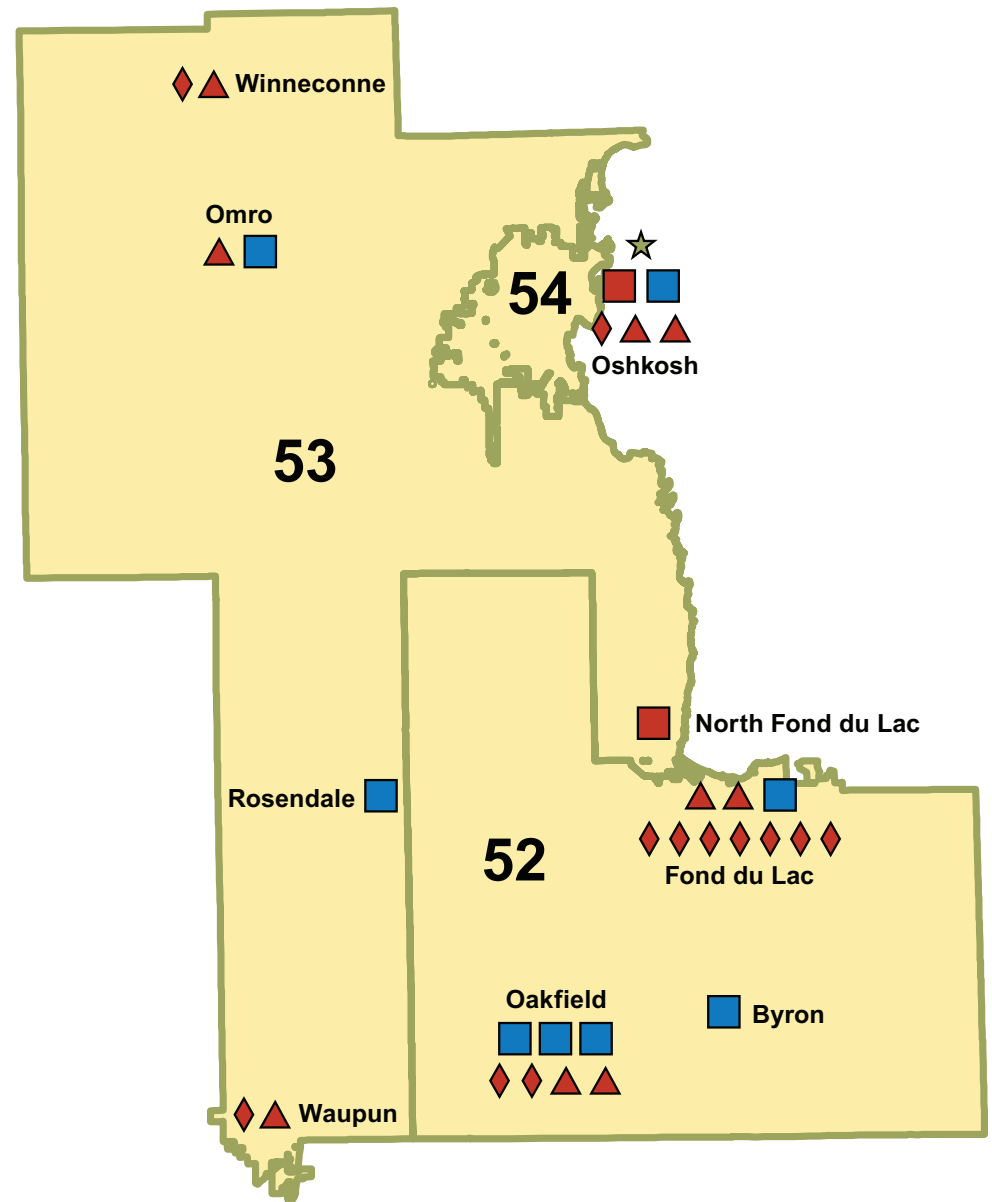

HOW WE SERVE YOUR DISTRICT

Society resources accessed in Wisconsin's

SENATE DISTRICT 18

ASSEMBLY DISTRICTS 52-54

1,529

Students use the Society's 4th-grade Wisconsin history textbook

510

Students visited the Wisconsin Historical Museum or a Society Site

30

Students participated in the National History Day program

9

Local History affiliates are located in this district

1

Area Research Center
UW-Oshkosh

School Services

- ▲ Textbook
- Museum or Site Visit
- History Day

Outreach Services

- Local Affiliates

Society Sites

- Museum
- ★ Area Research Center

WISCONSIN
HISTORICAL
SOCIETY

The plotted statewide service icon locations are not representative of every local affiliate due to the scaling of the district maps.