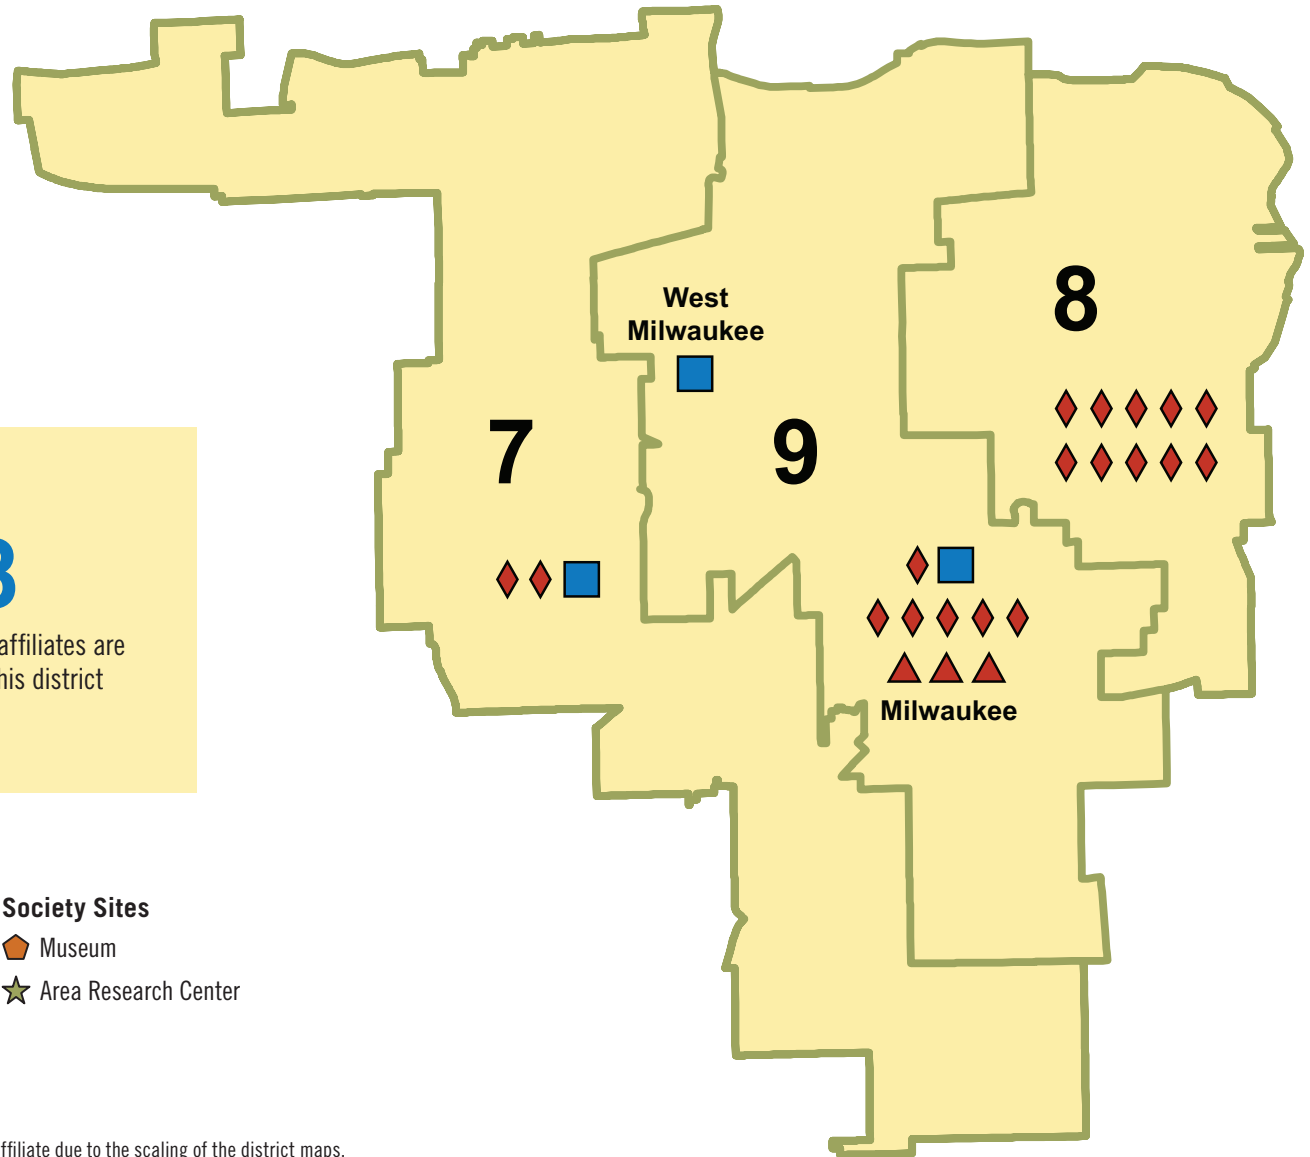

406

Students visited the Wisconsin Historical Museum or a Society Site

37

Students participated in the National History Day program

18

Local History affiliates are located in this district

School Services

- ▲ Textbook
- ◆ Museum or Site Visit
- History Day

Outreach Services

- Local Affiliates

Society Sites

- ◆ Museum
- ★ Area Research Center

The plotted statewide service icon locations are not representative of every local affiliate due to the scaling of the district maps.

HOW WE SERVE YOUR DISTRICT

WISCONSIN
HISTORICAL
SOCIETY

Society resources accessed in Wisconsin's

SENATE DISTRICT 3

ASSEMBLY DISTRICTS 7-9

204

Students use the Society's 4th-grade Wisconsin history textbook

835

Students visited the Wisconsin Historical Museum or a Society Site

3

Local History affiliates are located in this district

School Services

- ▲ Textbook
- ◆ Museum or Site Visit
- History Day

Outreach Services