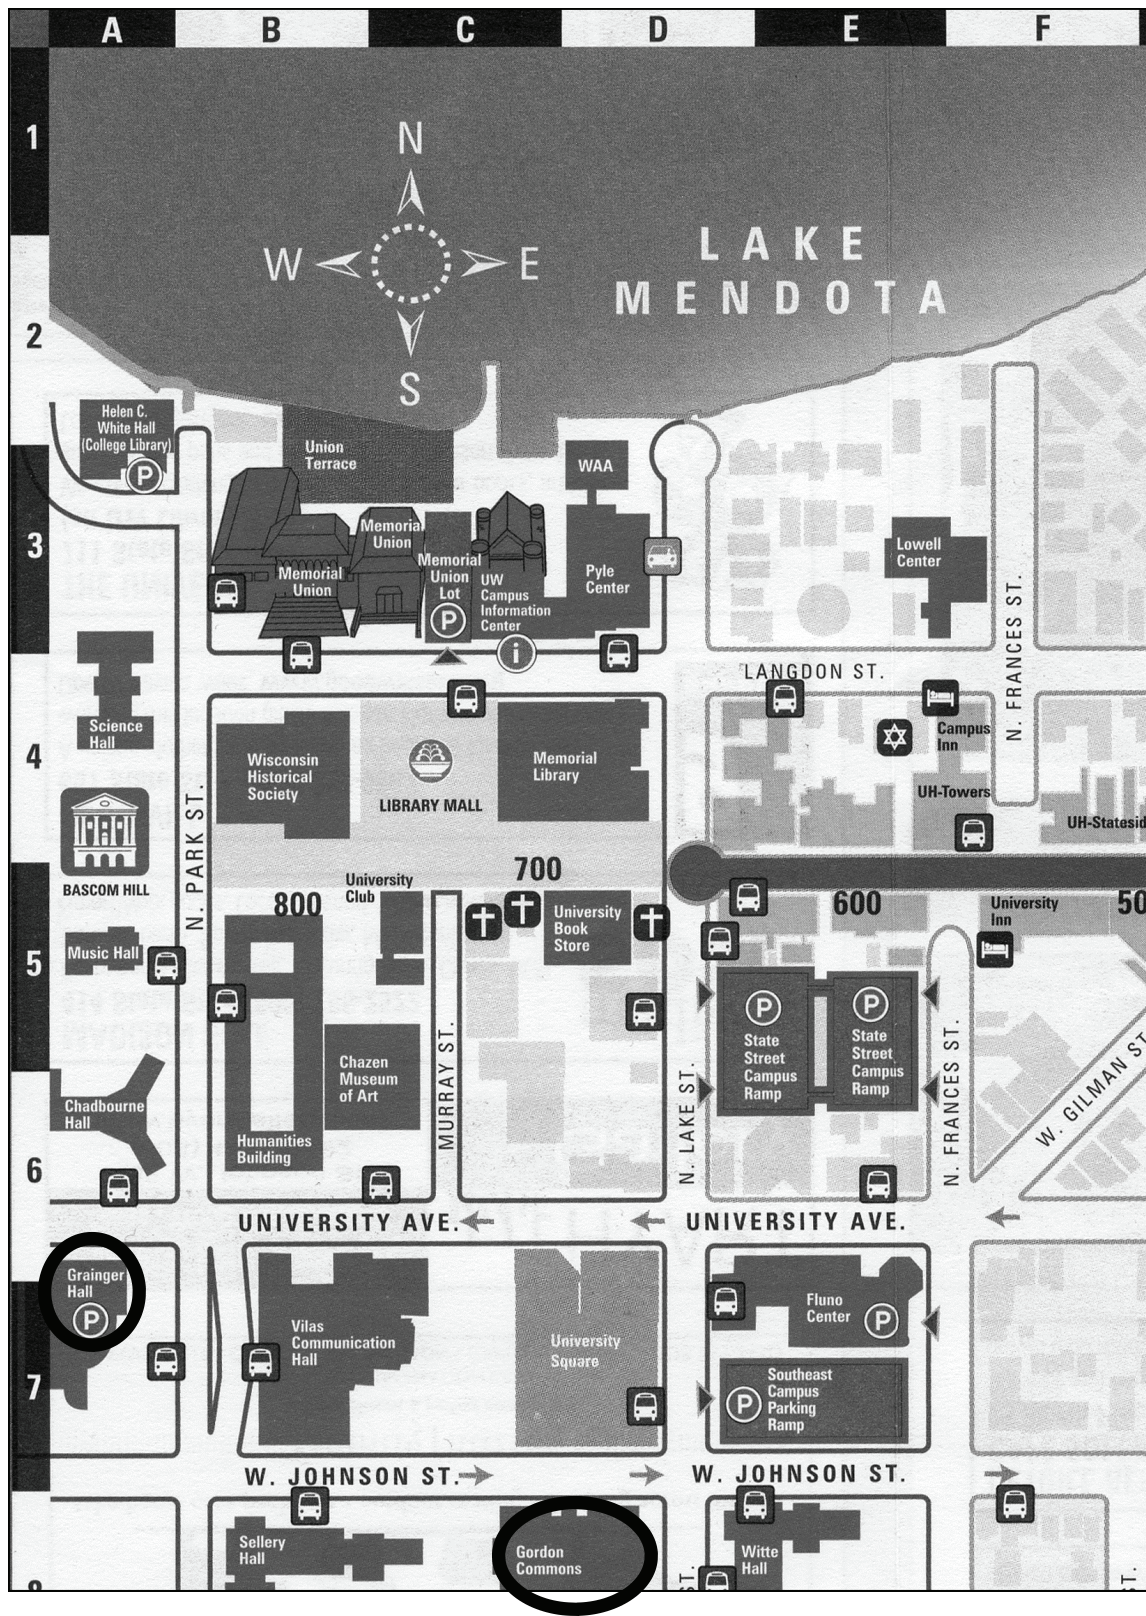

DOWNTOWN/CAMPUS MAP

Buildings

- Grainger—A7
- Gordon Commons

Parking

- Fluno Center—E7
- Grainger—A7
- Southeast Campus Ramp—E7
- State Street/Campus Ramp—E5
- University Square—D7

visitmadison.com